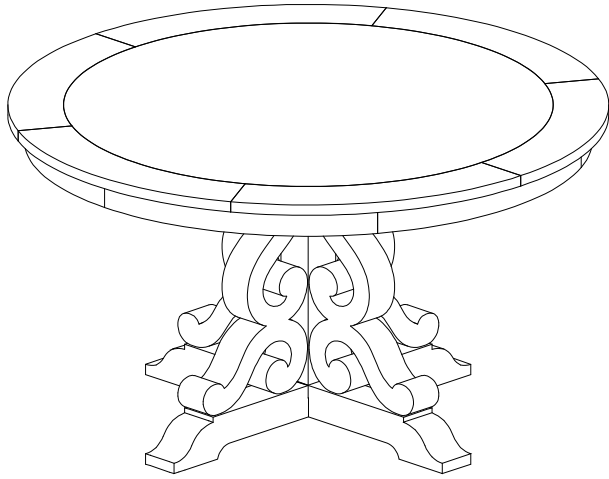

AMERICAN SIGNATURE, INC.

ASSEMBLY INSTRUCTIONS

ITEM NO: OD8255-24 Rnd Dng Tbl - Chart House Charcoal

ITEM NO: OD8305-24 Rnd Dng Tbl - Chart House Gray

Thank you for purchasing this quality product. Be sure to check all packing material carefully for small parts, that may have come loose inside the carton during shipment.

**TOOL REQUIRED (NOT PROVIDED):
PHILLIPS SCREW DRIVER**

HARDWARE LIST

No.	Description			Q'ty
A		Bolt	Φ 5/16"*50mm	10
B		Flat washer	Φ9/Φ22mm	10
C		Lock washer	Φ9/Φ11mm	10
D		Wrench	12mm	1

PARTS LIST

No.	Description	Picture	Q'ty
1	Table top		1
2	Wood mending plate		1
3	Leg frame		1
4	Fretwork		2
5	Lower base		1