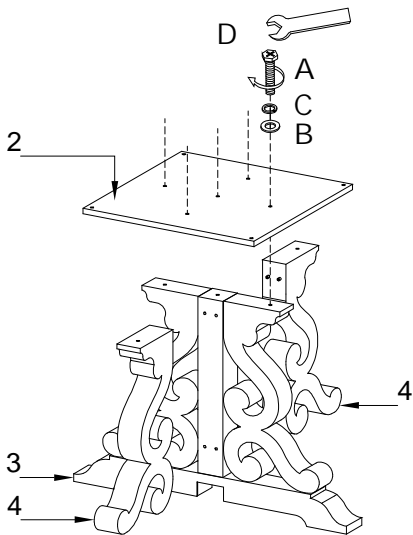

AMERICAN SIGNATURE, INC.

ASSEMBLY INSTRUCTIONS

ITEM NO: OD8255-24 Rnd Dng Tbl - Chart House Charcoal

ITEM NO: OD8305-24 Rnd Dng Tbl - Chart House Gray

Thank you for purchasing this quality product. Be sure to check all packing material carefully for small parts, that may have come loose inside the carton during shipment.

**TOOL REQUIRED (NOT PROVIDED):
PHILLIPS SCREW DRIVER**

HARDWARE LIST

No.	Description			Q'ty
A		Bolt	Φ 5/16"*50mm	10
B		Flat washer	Φ9/Φ22mm	10
C		Lock washer	Φ9/Φ11mm	10
D		Wrench	12mm	1

PARTS LIST

No.	Description	Picture	Q'ty
1	Table top		1
2	Wood mending plate		1
3	Leg frame		1
4	Fretwork		2
5	Lower base		1

Step 2

Step 4

MADE IN VIETNAM