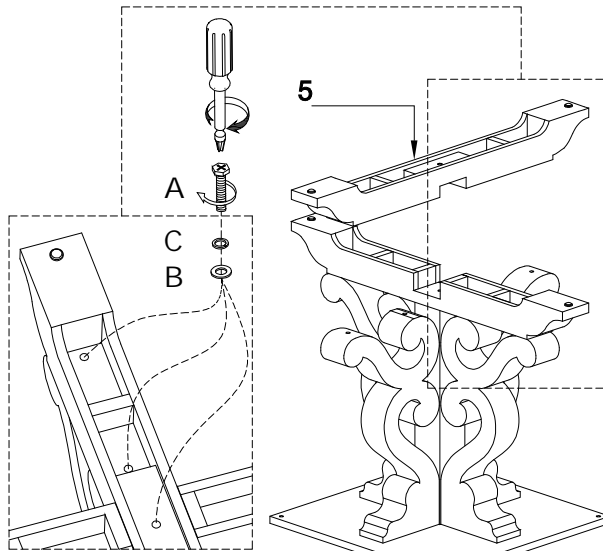

AMERICAN SIGNATURE, INC.

ASSEMBLY INSTRUCTIONS

ITEM NO: OD8255-24 Rnd Dng Tbl - Chart House Charcoal

ITEM NO: OD8305-24 Rnd Dng Tbl - Chart House Gray

Thank you for purchasing this quality product. Be sure to check all packing material carefully for small parts, that may have come loose inside the carton during shipment.

**TOOL REQUIRED (NOT PROVIDED):
PHILLIPS SCREW DRIVER**

HARDWARE LIST

No.	Description			Q'ty
A		Bolt	Φ 5/16"*50mm	10
B		Flat washer	Φ9/Φ22mm	10
C		Lock washer	Φ9/Φ11mm	10
D		Wrench	12mm	1

PARTS LIST

No.	Description	Picture	Q'ty
1	Table top		1
2	Wood mending plate		1
3	Leg frame		1
4	Fretwork		2
5	Lower base		1

Step 1

Step 2

Step 3

Step 4

MADE IN VIETNAM