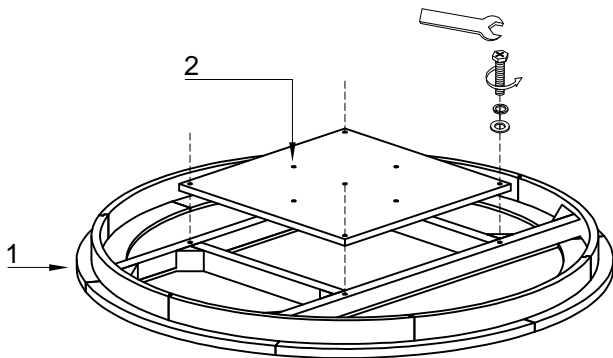

**TOOL REQUIRED (NOT PROVIDED):
PHILLIPS SCREW DRIVER**

HARDWARE LIST

No.	Description			Q'ty
A		Bolt	Φ 5/16"*50mm	10
B		Flat washer	Φ9/Φ22mm	10
C		Lock washer	Φ9/Φ11mm	10
D		Wrench	12mm	1

PARTS LIST

No.	Description	Picture	Q'ty
1	Table top		1
2	Wood mending plate		1
3	Leg frame		1
4	Fretwork		2
5	Lower base		1