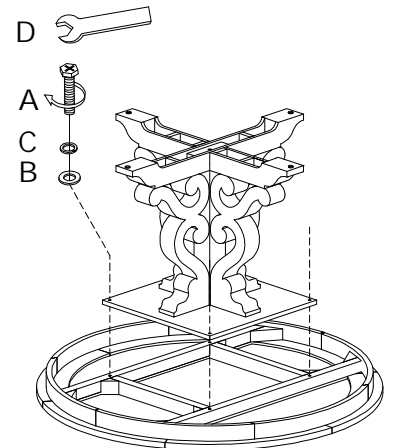

Step 4

MADE IN VIETNAM