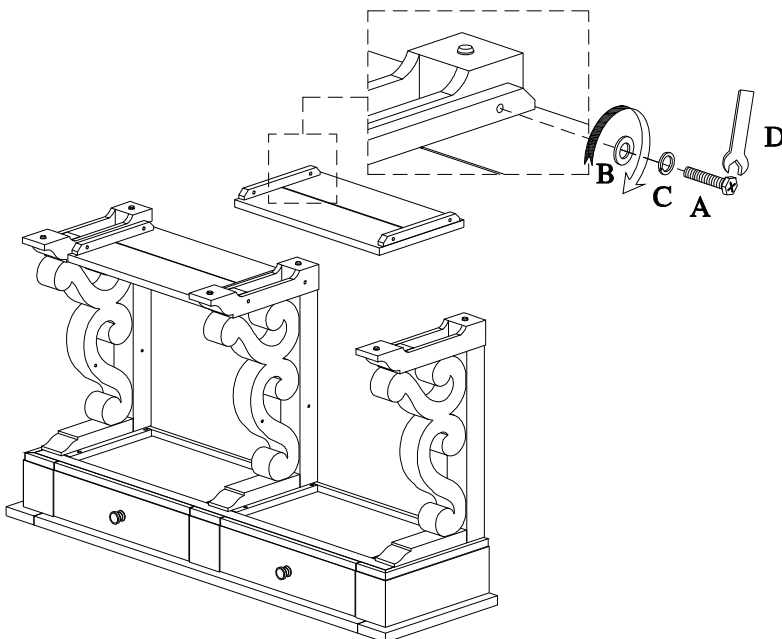

**TOOL REQUIRED (NOT PROVIDED):
PHILLIPS SCREW DRIVER**

HARDWARE LIST

No.	Description			Q'ty
A		Bolt	Φ 1/4"*38mm	14
B		Flat washer	Φ6/Φ 19mm	14
C		Lock washer	Φ6/Φ 9mm	14
D		Wrench	10mm	1
E		Shelf clip		8
F		Screw	Φ 3.5* 12 mm	8

PARTS LIST

No.	Description	Picture	Q'ty
1	Table top		1
2	Left & right leg frame		2
3	Mid leg frame		1
4	Top shelf		2
5	Bottom shelf		2

Step 1: Do not tighten bolts completely.

Step 2:

Step 3:

MADE IN VIETNAM