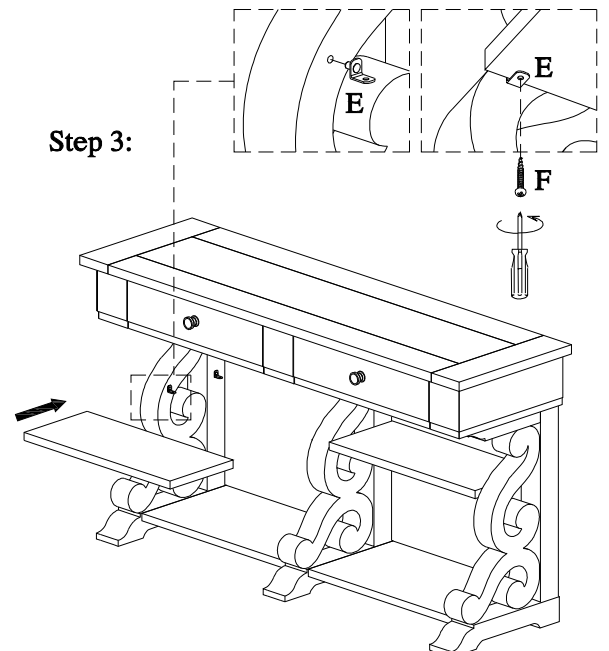

**TOOL REQUIRED (NOT PROVIDED):
PHILLIPS SCREW DRIVER**

HARDWARE LIST

No.	Description			Q'ty
A		Bolt	Φ 1/4"*38mm	14
B		Flat washer	Φ6/Φ 19mm	14
C		Lock washer	Φ6/Φ 9mm	14
D		Wrench	10mm	1
E		Shelf clip		8
F		Screw	Φ 3.5* 12 mm	8

PARTS LIST

No.	Description	Picture	Q'ty
1	Table top		1
2	Left & right leg frame		2
3	Mid leg frame		1
4	Top shelf		2
5	Bottom shelf		2

Step 1: Do not tighten bolts completely.

Step 2:

Step 3:

MADE IN VIETNAM