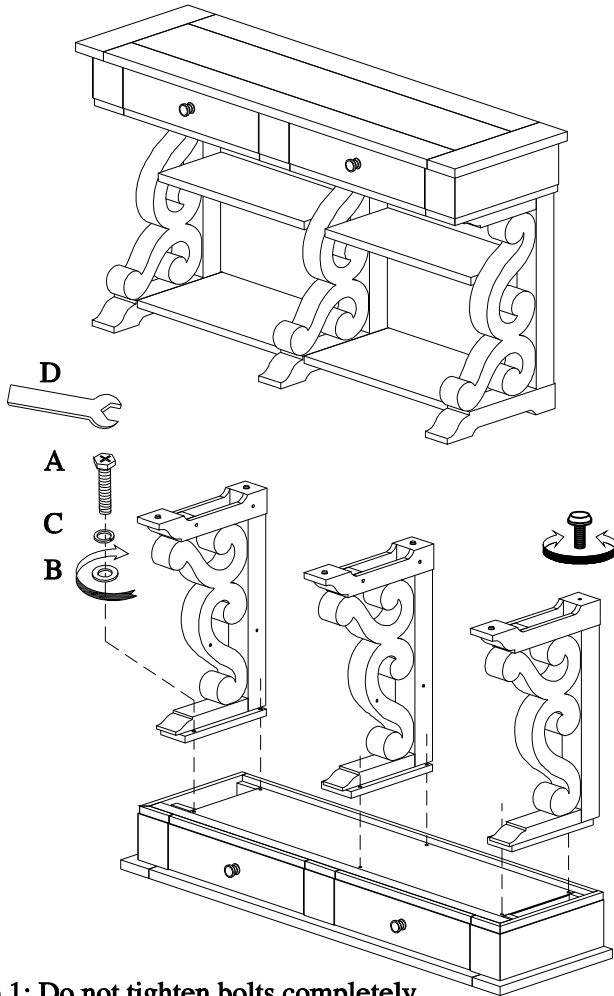

AMERICAN SIGNATURE, INC.

ASSEMBLY INSTRUCTIONS

ITEM NO: 008255-73 Rect Sofa Tbl - Chart House Charcoal

ITEM NO: 008305-73 Rect Sofa Tbl - Chart House Gray

Thank you for purchasing this quality product. Be sure to check all packing material carefully for small parts, that may have come loose inside the carton during shipment.

**TOOL REQUIRED (NOT PROVIDED):
PHILLIPS SCREW DRIVER**

HARDWARE LIST

No.	Description			Q'ty
A		Bolt	Φ 1/4"*38mm	14
B		Flat washer	Φ6/Φ 19mm	14
C		Lock washer	Φ6/Φ 9mm	14
D		Wrench	10mm	1
E		Shelf clip		8
F		Screw	Φ 3.5* 12 mm	8

PARTS LIST

No.	Description	Picture	Q'ty
1	Table top		1
2	Left & right leg frame		2
3	Mid leg frame		1
4	Top shelf		2
5	Bottom shelf		2

Step 1: Do not tighten bolts completely.

Step 2:

Step 3:

MADE IN VIETNAM