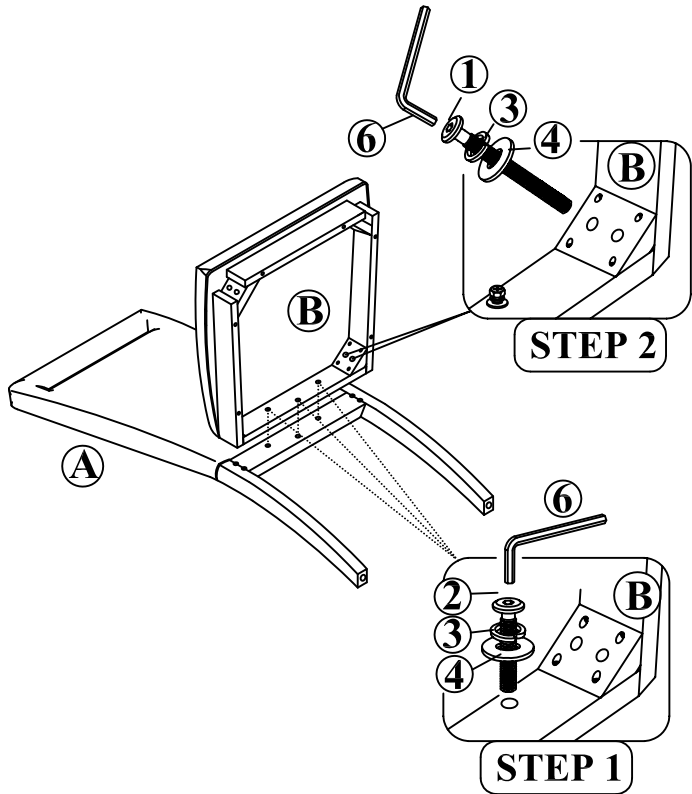

ASSEMBLY INSTRUCTION

ITEM NO. : ME700SG

SIDE CHAIR-BANKS GRAY

Thank you for purchasing this quality product. Be sure to check all packing material carefully for small parts that may have come loose inside the carton during shipment.

NO	PARTS LIST		QTY'
A	Chair Back		1 pc
B	Seat Box W/ Seat Cushion		1 pc
C	Leg		2 pcs

HARDWARE LIST

NO.	DESC.	SKETCH	QTY'
1	Long Bolt $\phi 1/4"$ x 75mm		4 pcs
2	Short Bolt $\phi 1/4"$ x 40mm		3 pcs
3	Flat Washer $\phi 5/16"$ x 19mm		11 pcs
4	Lock Washer $\phi 5/16"$ x 13mm		11 pcs
5	Hex Nut $\phi 5/16"$ x 12mm		4 pcs
6	Allen Key 4 mm		1 pc
7	Hex Wrench 12 mm		1 pc
8	Straight Allen Key 4 mm		1 pc

Note : Straight Alen Key (8) is for use with a power drill.