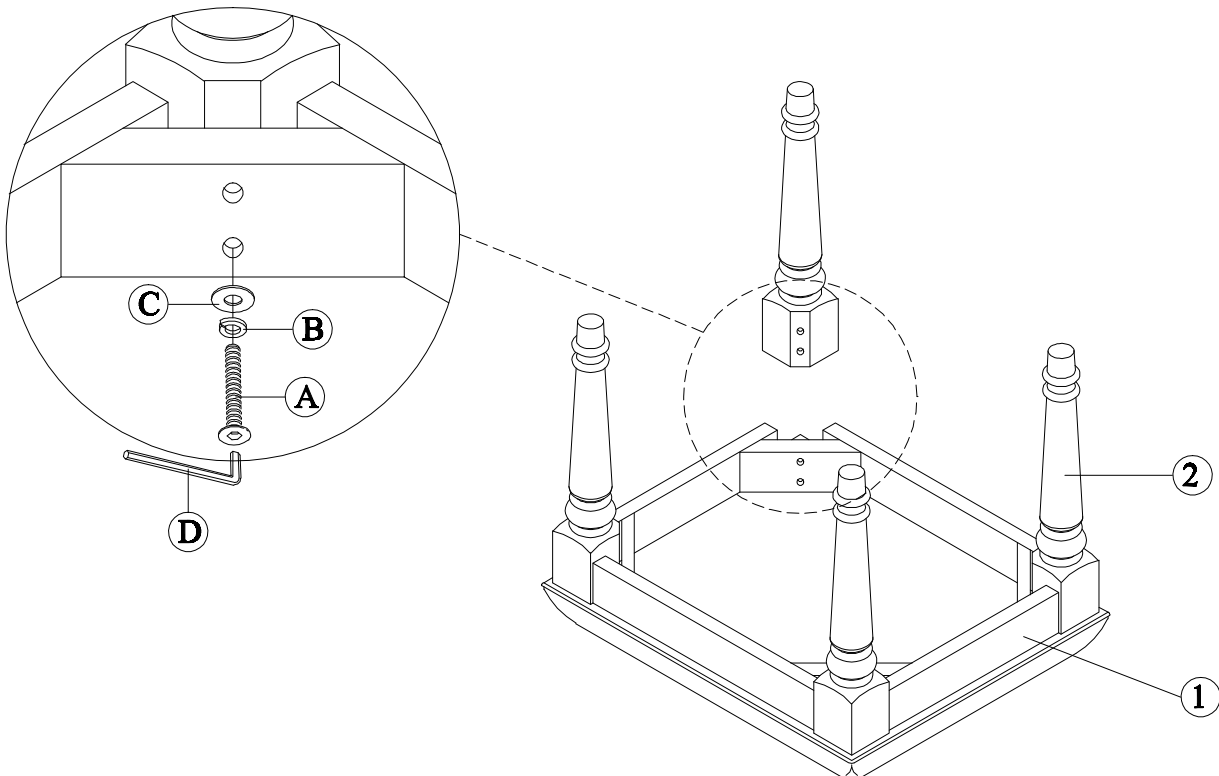

STEP 1

MADE IN MALAYSIA

EXCLUSIVE AMERICAN SIGNATURE DESIGN-DO NOT REPRODUCE WITHOUT WRITTEN PERMISSION