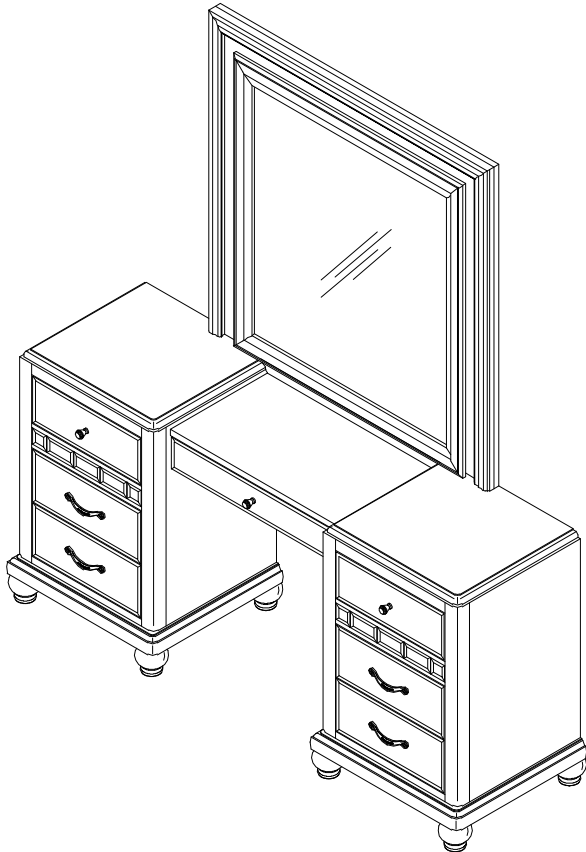

# ASSEMBLY INSTRUCTION

ITEM NO : B00957 VDK VANITY DESK-SABRINA

B00957 VM VANITY MR W/LT&REM-SABRINA

Thank you for purchasing this quality product. Be sure to check all packing material carefully for small parts that have come loose inside the carton during shipment.

PARTS LIST			
No.	Description	Sketch	Qty
1	Vanity Desk (Left)		1 Pc
2	Vanity Desk (Right)		1 Pc
3	Vanity Center Drawer		1 Pc
4	Leg		8 Pcs
5	Vanity Mirror		1 Pc
6	Mirror Support		2 Pcs

HARDWARE LIST				
No.	Sketch	Description	Size	Qty
A		JCBC Screw	M6 x 40mm	12 Pcs
B		Spring Washer	M6	12 Pcs
C		Flat Washer	M6 x 19mm	12 Pcs
D		Allen Key	M4	1 Pc
E		Straight Allen Key	M4 x 100mm	1 Pc
F		Anti-tipping Hardware		1 Pc
G		Adaptor		1 Pc
H		Remote		1 Pc