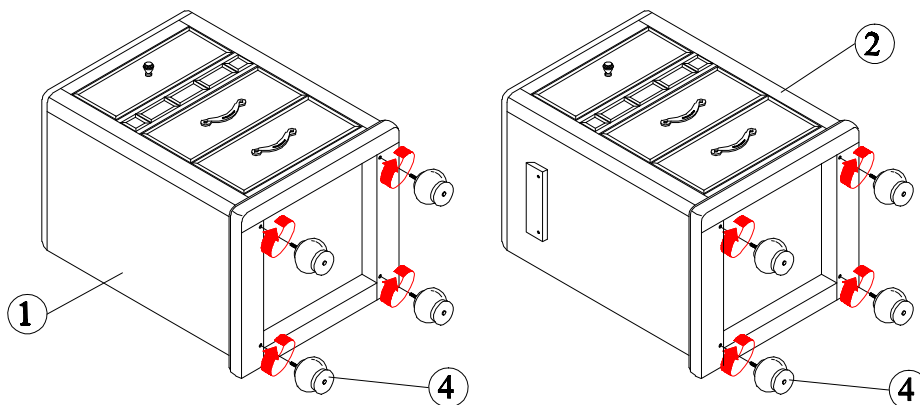

ASSEMBLY INSTRUCTION

ITEM NO : B00957 VDK VANITY DESK-SABRINA

B00957 VM VANITY MR W/LT&REM-SABRINA

Thank you for purchasing this quality product. Be sure to check all packing material carefully for small parts that have come loose inside the carton during shipment.

PARTS LIST			
No.	Description	Sketch	Qty
1	Vanity Desk (Left)		1 Pc
2	Vanity Desk (Right)		1 Pc
3	Vanity Center Drawer		1 Pc
4	Leg		8 Pcs
5	Vanity Mirror		1 Pc
6	Mirror Support		2 Pcs

HARDWARE LIST				
No.	Sketch	Description	Size	Qty
A		JCBC Screw	M6 x 40mm	12 Pcs
B		Spring Washer	M6	12 Pcs
C		Flat Washer	M6 x 19mm	12 Pcs
D		Allen Key	M4	1 Pc
E		Straight Allen Key	M4 x 100mm	1 Pc
F		Anti-tipping Hardware		1 Pc
G		Adaptor		1 Pc
H		Remote		1 Pc

STEP 1

MADE IN MALAYSIA