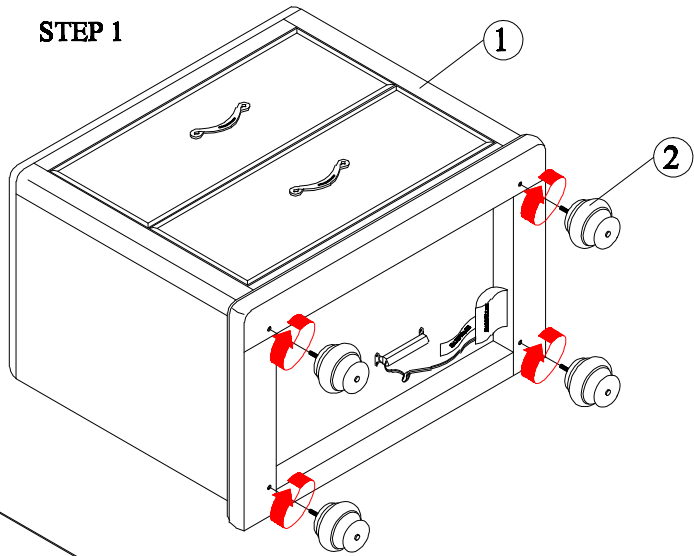

HARDWARE LIST

No.	Sketch	Description	Size	Qty
A		Anti-tipping Hardware		4 pcs

STEP 1