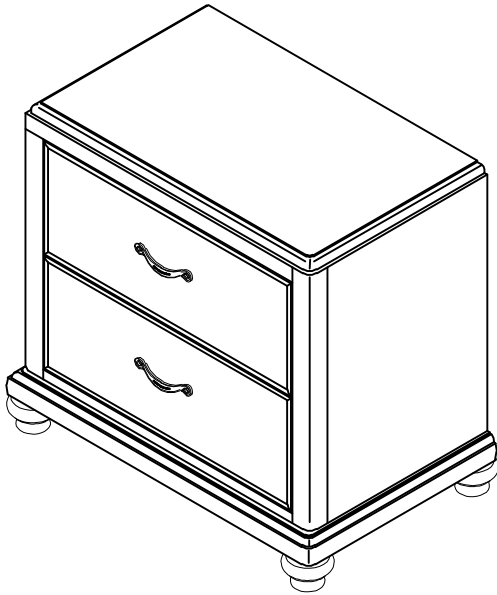

AMERICAN SIGNATURE, INC.

ASSEMBLY INSTRUCTION

ITEM NO : B00957 N NTSTAND W/USB<-SABRINA

Thank you for purchasing this quality product. Be sure to check all packing material carefully for small parts that have come loose inside the carton during shipment.

TOOL REQUIRED (NOT PROVIDED)

Screw Driver	
--------------	--

PARTS LIST

No.	Description	Sketch	Qty
1	Nightstand		1 pc
2	Bun Foot		4 Pcs

HARDWARE LIST

No.	Sketch	Description	Size	Qty
A		Anti-tipping Hardware		4 pcs