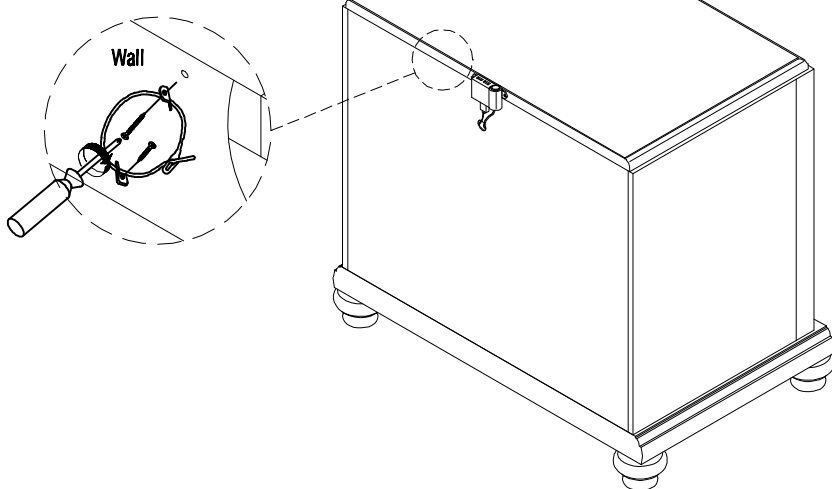

AMERICAN SIGNATURE, INC.

ASSEMBLY INSTRUCTION

ITEM NO : B00957 N NTSTAND W/USB&LT-SABRINA

Thank you for purchasing this quality product. Be sure to check all packing material carefully for small parts that have come loose inside the carton during shipment.

TOOL REQUIRED (NOT PROVIDED)

Screw Driver	

PARTS LIST

No.	Description	Sketch	Qty
1	Nightstand		1 pc
2	Bun Foot		4 Pcs

HARDWARE LIST

No.	Sketch	Description	Size	Qty
A		Anti-tipping Hardware		4 pcs

STEP 1

STEP 2

MADE IN MALAYSIA

EXCLUSIVE AMERICAN SIGNATURE DESIGN-DO NOT REPRODUCE WITHOUT WRITTEN PERMISSION