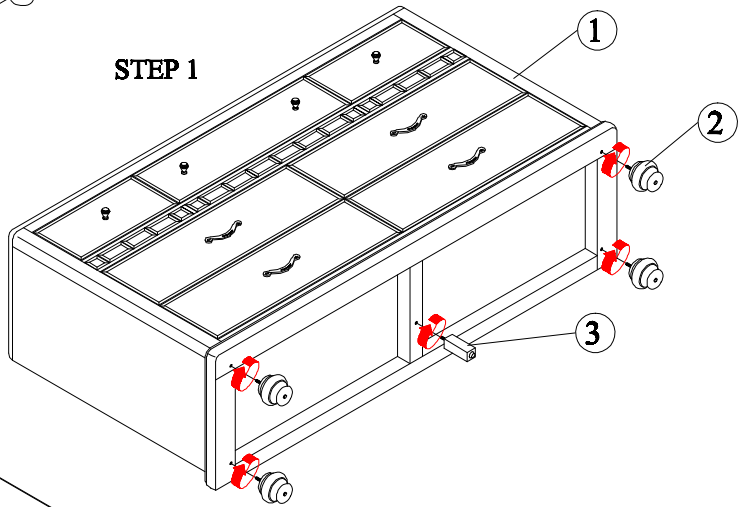

AMERICAN SIGNATURE, INC.

ASSEMBLY INSTRUCTION

ITEM NO : B00957 D DRESSER-SABRINA

Thank you for purchasing this quality product. Be sure to check all packing material carefully for small parts that have come loose inside the carton during shipment.

TOOL REQUIRED (NOT PROVIDED)

Screw Driver	

PARTS LIST

No.	Description	Sketch	Qty
1	Dresser		1 pc
2	Bun Foot		4 Pcs
3	Support Leg		1 Pc

HARDWARE LIST

No.	Sketch	Description	Size	Qty
A		Anti-tipping Hardware		4 pcs

STEP 1

STEP 2

MADE IN MALAYSIA

EXCLUSIVE AMERICAN SIGNATURE DESIGN-DO NOT REPRODUCE WITHOUT WRITTEN PERMISSION