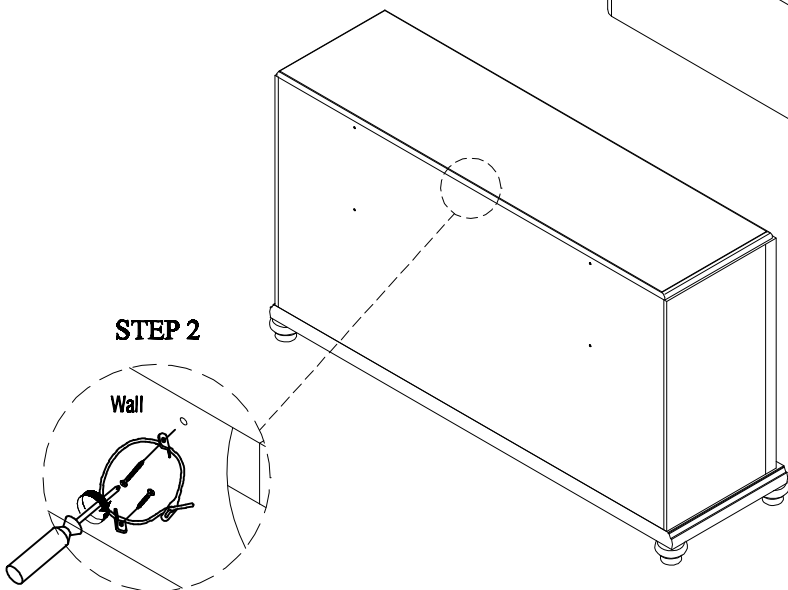

STEP 2

MADE IN MALAYSIA

EXCLUSIVE AMERICAN SIGNATURE DESIGN-DO NOT REPRODUCE WITHOUT WRITTEN PERMISSION