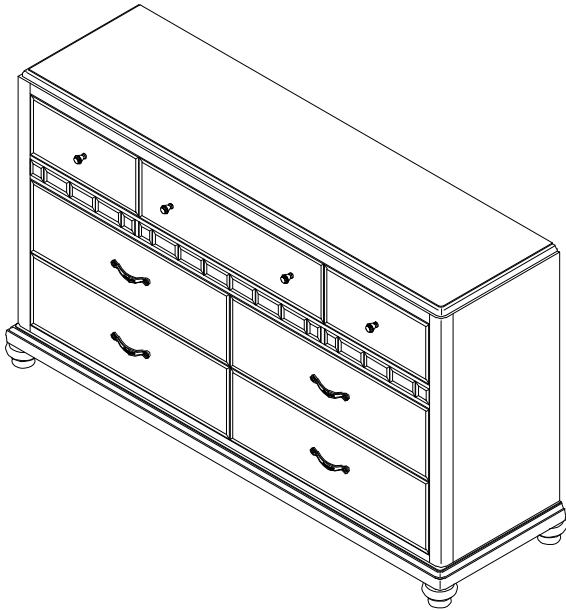

AMERICAN SIGNATURE, INC.

ASSEMBLY INSTRUCTION

ITEM NO : B00957 D DRESSER-SABRINA

Thank you for purchasing this quality product. Be sure to check all packing material carefully for small parts that have come loose inside the carton during shipment.

TOOL REQUIRED (NOT PROVIDED)

Screw Driver	
--------------	--

PARTS LIST

No.	Description	Sketch	Qty
1	Dresser		1 pc
2	Bun Foot		4 Pcs
3	Support Leg		1 Pc

HARDWARE LIST

No.	Sketch	Description	Size	Qty
A		Anti-tipping Hardware		4 pcs