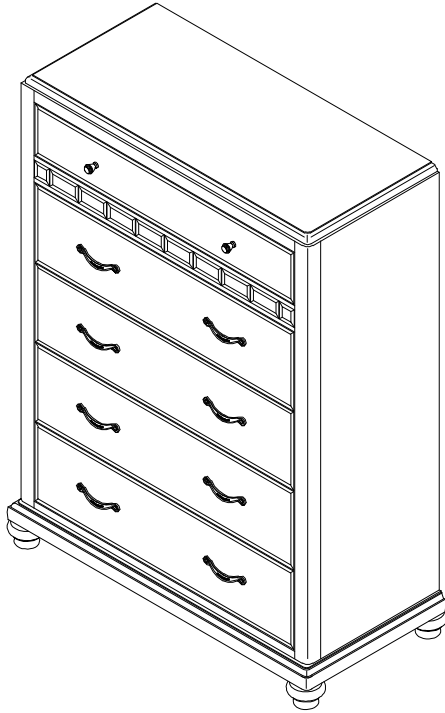

AMERICAN SIGNATURE, INC.

ASSEMBLY INSTRUCTION

ITEM NO : B00957 C CHEST-SABRINA

Thank you for purchasing this quality product. Be sure to check all packing material carefully for small parts that have come loose inside the carton during shipment.

TOOL REQUIRED (NOT PROVIDED)	
Screw Driver	

PARTS LIST			
No.	Description	Sketch	Qty
1	Chest		1 pc
2	Bun Foot		4 Pcs

HARDWARE LIST				
No.	Sketch	Description	Size	Qty
A		Anti-tipping Hardware		4 pcs

STEP 1