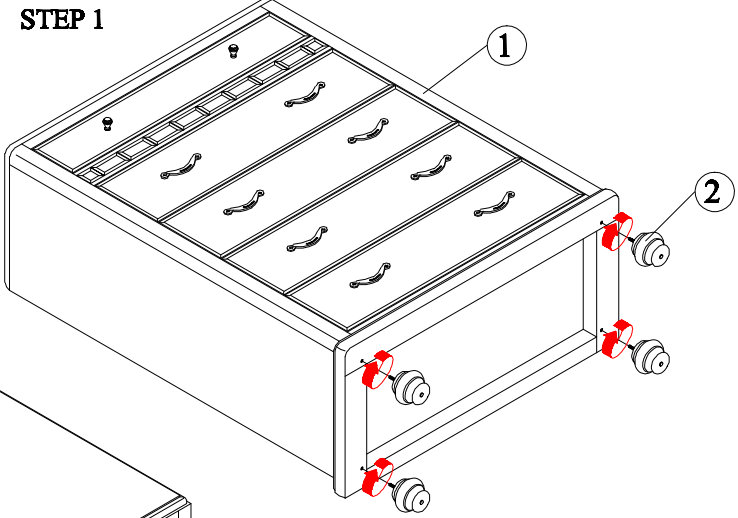

AMERICAN SIGNATURE, INC.

ASSEMBLY INSTRUCTION

ITEM NO : B00957 C CHEST-SABRINA

Thank you for purchasing this quality product. Be sure to check all packing material carefully for small parts that have come loose inside the carton during shipment.

TOOL REQUIRED (NOT PROVIDED)	
Screw Driver	

PARTS LIST			
No.	Description	Sketch	Qty
1	Chest		1 pc
2	Bun Foot		4 Pcs

HARDWARE LIST				
No.	Sketch	Description	Size	Qty
A		Anti-tipping Hardware		4 pcs

STEP 1