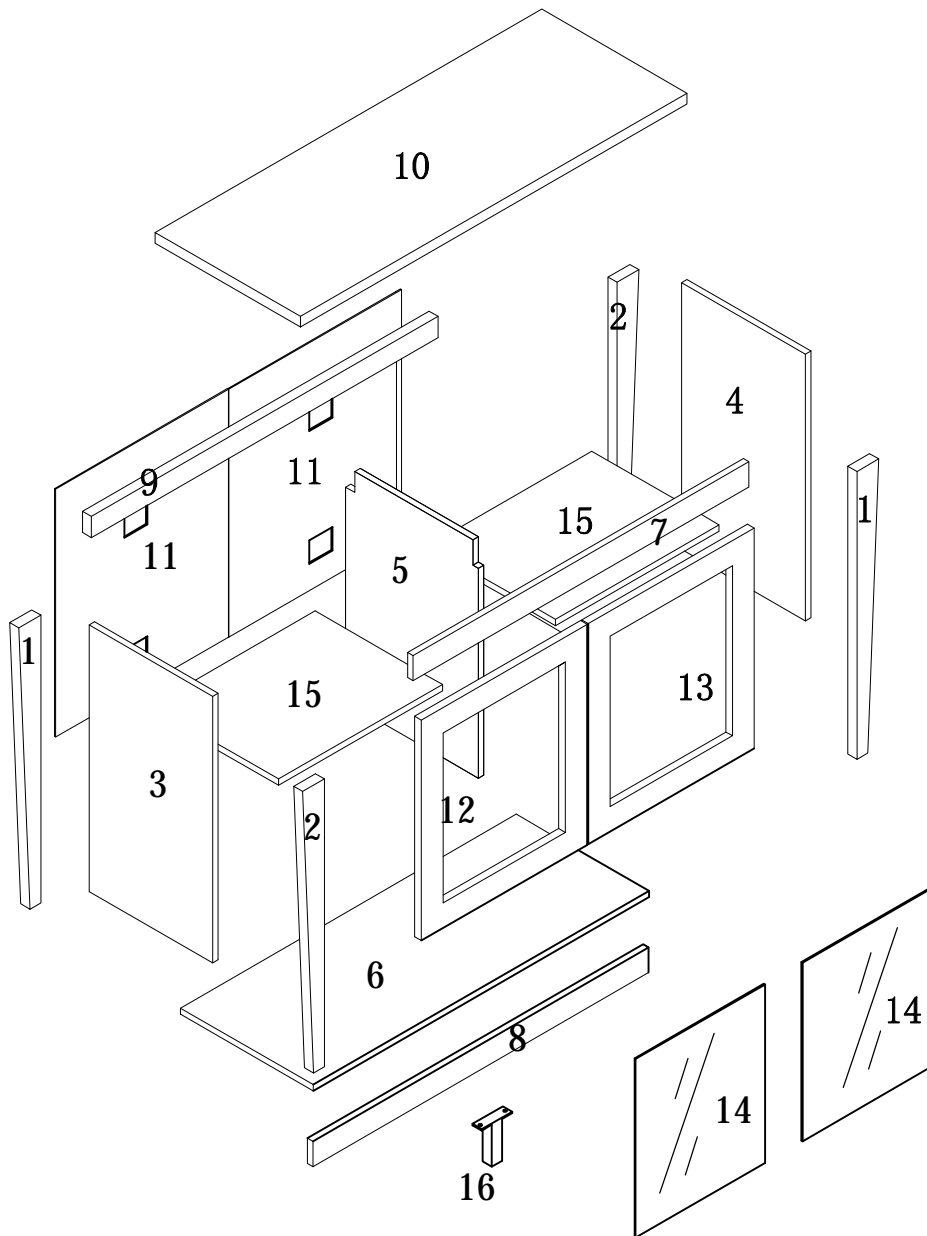

ASSEMBLY INSTRUCTIONS

ITEM NO: 29307-48

DESCRIPTION: 48" TV STAND-SABER

Thank you for purchasing this quality product. Be sure to check all packing material carefully for small parts that may have come loose inside the carton during shipment.

ASSEMBLY INSTRUCTIONS

ITEM NO: 29307-48

DESCRIPTION: 48" TV STAND-SABER

PARTS LIST

NO	DESCRIPTION	PICTURE	QTY
1	RIGHT FRONT & LEFT BACK LEG		2 pcs
2	LEFT FRONT & RIGHT BACK LEG		2 pcs
3	LEFT SIDE PANEL		1 pc
4	RIGHT SIDE PANEL		1 pc
5	MIDDLE PARTITIONAL PANEL		1 pc
6	BOTTOM PANEL		1 pc
7	FRONT SLAT		1 pc
8	BOTTOM SLAT		1 pc
9	REAR SLAT		1 pc
10	TOP		1 pc
11	BACK PANEL		2 pcs
12	LEFTDOOR FRAME		1 pc
13	RIGHT DOOR FRAME		1 pc
14	GLASS DOOR		2 pcs
15	SHELF		2 pcs
16	IRON LEG		1 pc

HARDWARE LIST

NO	DESCRIPTION	PICTURE	SIZE	QTY
A	SCREW		Ø3.5x12	8pcs
B	GLASS CLIP			8pcs
C	STICKER		Ø18	11pcs
D	NAIL		Z1016	28pcs
E	SHELF PIN		Ø5	8pcs
F	HANDLE BOLT WITH WASHER		Ø4x25	4sets
G	HANDLE		64#	2pcs
H	CAMLOCK SCREW		L29	22pcs
I	CAMLOCK		Ø15	22pcs
J	SCREW		Ø4x16	16pcs
K	DOWEL		Ø8x25	20pcs
L	SCREW		Ø4x40	5pcs
M	CONCEALED HINGE			4pcs
N	TACK GLIDE		Ø16	4pcs
O	STRAP		197×5×1	1pc
P	METAL BRACKETS		12×12×1	2pcs
Q	PANHEAD SCREW		Ø4×25	1pc
R	PANHEAD SCREW		Ø5×40	1pc
S	ANCHOR		Ø8×40	1pc
T	GLUE		Glue: For securing please apply to wood dowel first before inserting into panel	1pc
U	FLATHEAD BOLT		M6x12	2pcs

ASSEMBLY INSTRUCTIONS

ITEM NO: 29307-48

DESCRIPTION: 48" TV STAND-SABER

STEP 4

STEP 5

STEP 6

ASSEMBLY INSTRUCTIONS

ITEM NO: 29307-48