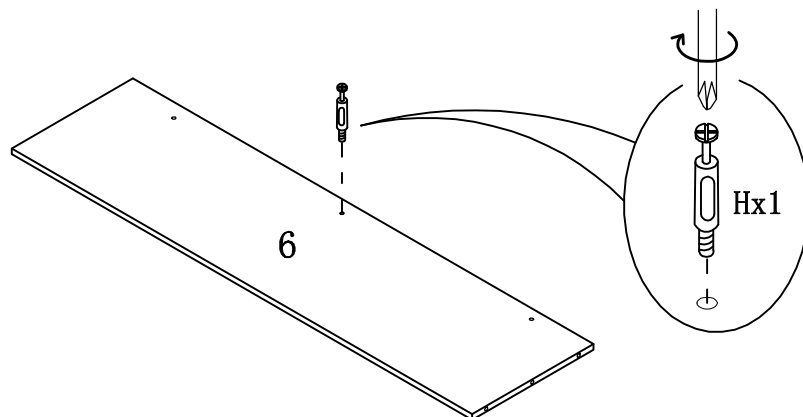

HARDWARE LIST

NO	DESCRIPTION	PICTURE	SIZE	QTY
A	SCREW		Ø3.5x12	8pcs
B	GLASS CLIP			8pcs
C	STICKER		Ø18	11pcs
D	NAIL		Z1016	28pcs
E	SHELF PIN		Ø5	8pcs
F	HANDLE BOLT WITH WASHER		Ø4x25	4sets
G	HANDLE		64#	2pcs
H	CAMLOCK SCREW		L29	22pcs
I	CAMLOCK		Ø15	22pcs
J	SCREW		Ø4x16	16pcs
K	DOWEL		Ø8x25	20pcs
L	SCREW		Ø4x40	5pcs
M	CONCEALED HINGE			4pcs
N	TACK GLIDE		Ø16	4pcs
O	STRAP		197×5×1	1pc
P	METAL BRACKETS		12×12×1	2pcs
Q	PANHEAD SCREW		Ø4×25	1pc
R	PANHEAD SCREW		Ø5×40	1pc
S	ANCHOR		Ø8×40	1pc
T	GLUE		Glue: For securing please apply to wood dowel first before inserting into panel	1pc
U	FLATHEAD BOLT		M6x12	2pcs

TOOLS REQUIRED (NOT PROVIDED)

Phillips screwdriver

ASSEMBLY INSTRUCTIONS

ITEM NO: 29307-48

DESCRIPTION: 48" TV STAND-SABER

STEP 1

STEP 2

STEP 3

ASSEMBLY INSTRUCTIONS

ITEM NO: 29307-48

DESCRIPTION: 48" TV STAND-SABER

STEP 4

STEP 5

STEP 6

ASSEMBLY INSTRUCTIONS

ITEM NO: 29307-48