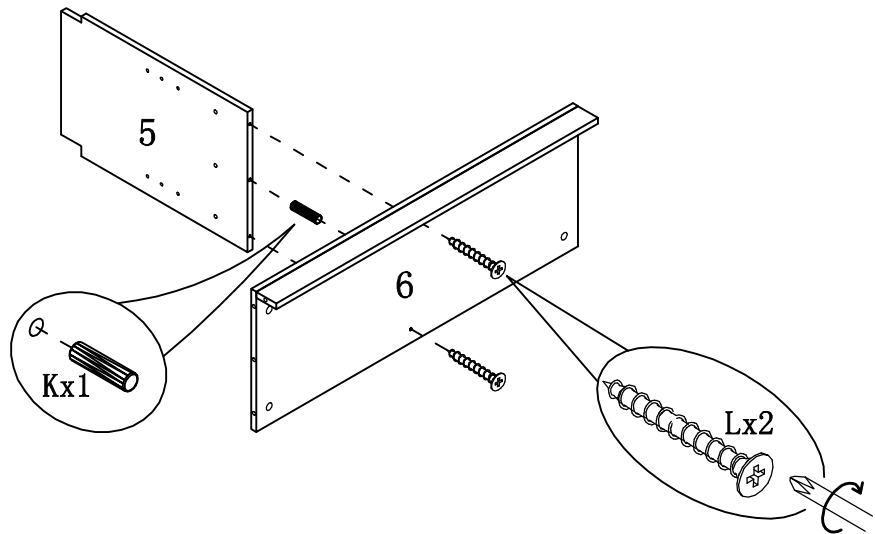

HARDWARE LIST

NO	DESCRIPTION	PICTURE	SIZE	QTY
A	SCREW		Ø3.5x12	8pcs
B	GLASS CLIP			8pcs
C	STICKER		Ø18	11pcs
D	NAIL		Z1016	28pcs
E	SHELF PIN		Ø5	8pcs
F	HANDLE BOLT WITH WASHER		Ø4x25	4sets
G	HANDLE		64#	2pcs
H	CAMLOCK SCREW		L29	22pcs
I	CAMLOCK		Ø15	22pcs
J	SCREW		Ø4x16	16pcs
K	DOWEL		Ø8x25	20pcs
L	SCREW		Ø4x40	5pcs
M	CONCEALED HINGE			4pcs
N	TACK GLIDE		Ø16	4pcs
O	STRAP		197×5×1	1pc
P	METAL BRACKETS		12×12×1	2pcs
Q	PANHEAD SCREW		Ø4×25	1pc
R	PANHEAD SCREW		Ø5×40	1pc
S	ANCHOR		Ø8×40	1pc
T	GLUE		Glue: For securing please apply to wood dowel first before inserting into panel	1pc
U	FLATHEAD BOLT		M6x12	2pcs

TOOLS REQUIRED (NOT PROVIDED)

Phillips screwdriver

ASSEMBLY INSTRUCTIONS

ITEM NO: 29307-48

DESCRIPTION: 48" TV STAND-SABER

STEP 1

STEP 2

STEP 3

ASSEMBLY INSTRUCTIONS

ITEM NO: 29307-48

DESCRIPTION: 48" TV STAND-SABER

STEP 4

STEP 5

STEP 6

ASSEMBLY INSTRUCTIONS

ITEM NO: 29307-48

DESCRIPTION: 48" TV STAND-SABER

STEP 7

STEP 8

STEP 9

ASSEMBLY INSTRUCTIONS

ITEM NO: 29307-48

DESCRIPTION: 48" TV STAND-SABER

STEP 10