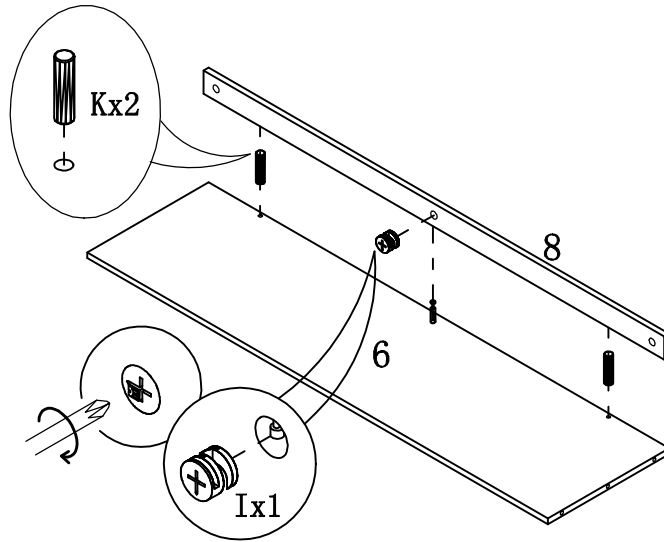

ASSEMBLY INSTRUCTIONS

ITEM NO: 29307-48

DESCRIPTION: 48" TV STAND-SABER

PARTS LIST

NO	DESCRIPTION	PICTURE	QTY
1	RIGHT FRONT & LEFT BACK LEG		2 pcs
2	LEFT FRONT & RIGHT BACK LEG		2 pcs
3	LEFT SIDE PANEL		1 pc
4	RIGHT SIDE PANEL		1 pc
5	MIDDLE PARTITIONAL PANEL		1 pc
6	BOTTOM PANEL		1 pc
7	FRONT SLAT		1 pc
8	BOTTOM SLAT		1 pc
9	REAR SLAT		1 pc
10	TOP		1 pc
11	BACK PANEL		2 pcs
12	LEFTDOOR FRAME		1 pc
13	RIGHT DOOR FRAME		1 pc
14	GLASS DOOR		2 pcs
15	SHELF		2 pcs
16	IRON LEG		1 pc

HARDWARE LIST

NO	DESCRIPTION	PICTURE	SIZE	QTY
A	SCREW		Ø3.5x12	8pcs
B	GLASS CLIP			8pcs
C	STICKER		Ø18	11pcs
D	NAIL		Z1016	28pcs
E	SHELF PIN		Ø5	8pcs
F	HANDLE BOLT WITH WASHER		Ø4x25	4sets
G	HANDLE		64#	2pcs
H	CAMLOCK SCREW		L29	22pcs
I	CAMLOCK		Ø15	22pcs
J	SCREW		Ø4x16	16pcs
K	DOWEL		Ø8x25	20pcs
L	SCREW		Ø4x40	5pcs
M	CONCEALED HINGE			4pcs
N	TACK GLIDE		Ø16	4pcs
O	STRAP		197×5×1	1pc
P	METAL BRACKETS		12×12×1	2pcs
Q	PANHEAD SCREW		Ø4×25	1pc
R	PANHEAD SCREW		Ø5×40	1pc
S	ANCHOR		Ø8×40	1pc
T	GLUE		Glue: For securing please apply to wood dowel first before inserting into panel	1pc
U	FLATHEAD BOLT		M6x12	2pcs

TOOLS REQUIRED (NOT PROVIDED)

Phillips screwdriver

ASSEMBLY INSTRUCTIONS

ITEM NO: 29307-48

DESCRIPTION: 48" TV STAND-SABER

STEP 1

STEP 2

STEP 3

ASSEMBLY INSTRUCTIONS

ITEM NO: 29307-48

DESCRIPTION: 48" TV STAND-SABER

STEP 4

STEP 5

STEP 6

ASSEMBLY INSTRUCTIONS

ITEM NO: 29307-48