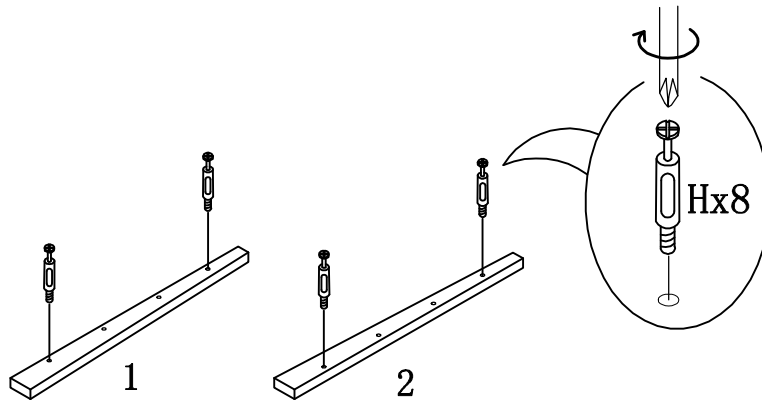

ASSEMBLY INSTRUCTIONS

ITEM NO: 29307-48

DESCRIPTION: 48" TV STAND-SABER

PARTS LIST

NO	DESCRIPTION	PICTURE	QTY
1	RIGHT FRONT & LEFT BACK LEG		2 pcs
2	LEFT FRONT & RIGHT BACK LEG		2 pcs
3	LEFT SIDE PANEL		1 pc
4	RIGHT SIDE PANEL		1 pc
5	MIDDLE PARTITIONAL PANEL		1 pc
6	BOTTOM PANEL		1 pc
7	FRONT SLAT		1 pc
8	BOTTOM SLAT		1 pc
9	REAR SLAT		1 pc
10	TOP		1 pc
11	BACK PANEL		2 pcs
12	LEFTDOOR FRAME		1 pc
13	RIGHT DOOR FRAME		1 pc
14	GLASS DOOR		2 pcs
15	SHELF		2 pcs
16	IRON LEG		1 pc

HARDWARE LIST

NO	DESCRIPTION	PICTURE	SIZE	QTY
A	SCREW		Ø3.5x12	8pcs
B	GLASS CLIP			8pcs
C	STICKER		Ø18	11pcs
D	NAIL		Z1016	28pcs
E	SHELF PIN		Ø5	8pcs
F	HANDLE BOLT WITH WASHER		Ø4x25	4sets
G	HANDLE		64#	2pcs
H	CAMLOCK SCREW		L29	22pcs
I	CAMLOCK		Ø15	22pcs
J	SCREW		Ø4x16	16pcs
K	DOWEL		Ø8x25	20pcs
L	SCREW		Ø4x40	5pcs
M	CONCEALED HINGE			4pcs
N	TACK GLIDE		Ø16	4pcs
O	STRAP		197×5×1	1pc
P	METAL BRACKETS		12×12×1	2pcs
Q	PANHEAD SCREW		Ø4×25	1pc
R	PANHEAD SCREW		Ø5×40	1pc
S	ANCHOR		Ø8×40	1pc
T	GLUE		Glue: For securing please apply to wood dowel first before inserting into panel	1pc
U	FLATHEAD BOLT		M6x12	2pcs

TOOLS REQUIRED (NOT PROVIDED)

Phillips screwdriver

ASSEMBLY INSTRUCTIONS

ITEM NO: 29307-48

DESCRIPTION: 48" TV STAND-SABER

STEP 1

STEP 2

STEP 3

ASSEMBLY INSTRUCTIONS

ITEM NO: 29307-48

DESCRIPTION: 48" TV STAND-SABER

STEP 4

STEP 5

STEP 6

ASSEMBLY INSTRUCTIONS

ITEM NO: 29307-48