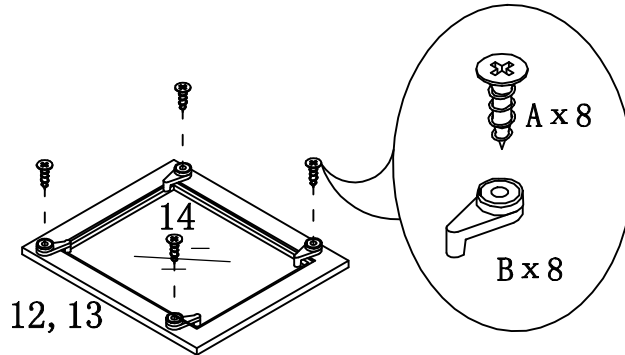

HARDWARE LIST

NO	DESCRIPTION	PICTURE	SIZE	QTY
A	SCREW		Ø3.5x12	8pcs
B	GLASS CLIP			8pcs
C	STICKER		Ø18	11pcs
D	NAIL		Z1016	28pcs
E	SHELF PIN		Ø5	8pcs
F	HANDLE BOLT WITH WASHER		Ø4x25	4sets
G	HANDLE		64#	2pcs
H	CAMLOCK SCREW		L29	22pcs
I	CAMLOCK		Ø15	22pcs
J	SCREW		Ø4x16	16pcs
K	DOWEL		Ø8x25	20pcs
L	SCREW		Ø4x40	5pcs
M	CONCEALED HINGE			4pcs
N	TACK GLIDE		Ø16	4pcs
O	STRAP		197×5×1	1pc
P	METAL BRACKETS		12×12×1	2pcs
Q	PANHEAD SCREW		Ø4×25	1pc
R	PANHEAD SCREW		Ø5×40	1pc
S	ANCHOR		Ø8×40	1pc
T	GLUE		Glue: For securing please apply to wood dowel first before inserting into panel	1pc
U	FLATHEAD BOLT		M6x12	2pcs

DESCRIPTION: 48" TV STAND-SABER

STEP 7

STEP 8

STEP 9

ASSEMBLY INSTRUCTIONS

ITEM NO: 29307-48

DESCRIPTION: 48" TV STAND-SABER

STEP 10

STEP 11

STEP 12

STEP 13

STEP 14

ASSEMBLY INSTRUCTIONS

ITEM NO: 29307-48

DESCRIPTION: 48" TV STAND-SABER

STEP 15