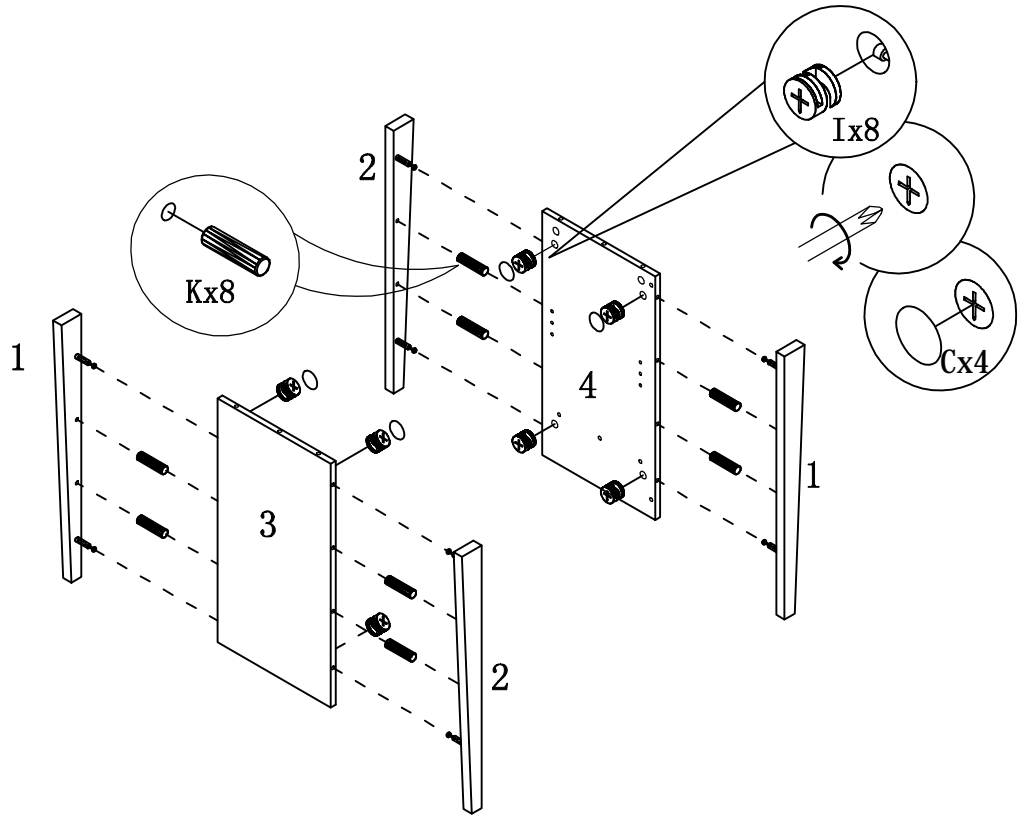

ASSEMBLY INSTRUCTIONS

ITEM NO: 29307-48

DESCRIPTION: 48" TV STAND-SABER

PARTS LIST

NO	DESCRIPTION	PICTURE	QTY
1	RIGHT FRONT & LEFT BACK LEG		2 pcs
2	LEFT FRONT & RIGHT BACK LEG		2 pcs
3	LEFT SIDE PANEL		1 pc
4	RIGHT SIDE PANEL		1 pc
5	MIDDLE PARTITIONAL PANEL		1 pc
6	BOTTOM PANEL		1 pc
7	FRONT SLAT		1 pc
8	BOTTOM SLAT		1 pc
9	REAR SLAT		1 pc
10	TOP		1 pc
11	BACK PANEL		2 pcs
12	LEFTDOOR FRAME		1 pc
13	RIGHT DOOR FRAME		1 pc
14	GLASS DOOR		2 pcs
15	SHELF		2 pcs
16	IRON LEG		1 pc

HARDWARE LIST

NO	DESCRIPTION	PICTURE	SIZE	QTY
A	SCREW		Ø3.5x12	8pcs
B	GLASS CLIP			8pcs
C	STICKER		Ø18	11pcs
D	NAIL		Z1016	28pcs
E	SHELF PIN		Ø5	8pcs
F	HANDLE BOLT WITH WASHER		Ø4x25	4sets
G	HANDLE		64#	2pcs
H	CAMLOCK SCREW		L29	22pcs
I	CAMLOCK		Ø15	22pcs
J	SCREW		Ø4x16	16pcs
K	DOWEL		Ø8x25	20pcs
L	SCREW		Ø4x40	5pcs
M	CONCEALED HINGE			4pcs
N	TACK GLIDE		Ø16	4pcs
O	STRAP		197×5×1	1pc
P	METAL BRACKETS		12×12×1	2pcs
Q	PANHEAD SCREW		Ø4×25	1pc
R	PANHEAD SCREW		Ø5×40	1pc
S	ANCHOR		Ø8×40	1pc
T	GLUE		Glue: For securing please apply to wood dowel first before inserting into panel	1pc
U	FLATHEAD BOLT		M6x12	2pcs

TOOLS REQUIRED (NOT PROVIDED)

Phillips screwdriver

ASSEMBLY INSTRUCTIONS

ITEM NO: 29307-48

DESCRIPTION: 48" TV STAND-SABER

STEP 1

STEP 2

STEP 3

ASSEMBLY INSTRUCTIONS

ITEM NO: 29307-48

DESCRIPTION: 48" TV STAND-SABER

STEP 4

STEP 5

STEP 6

ASSEMBLY INSTRUCTIONS

ITEM NO: 29307-48