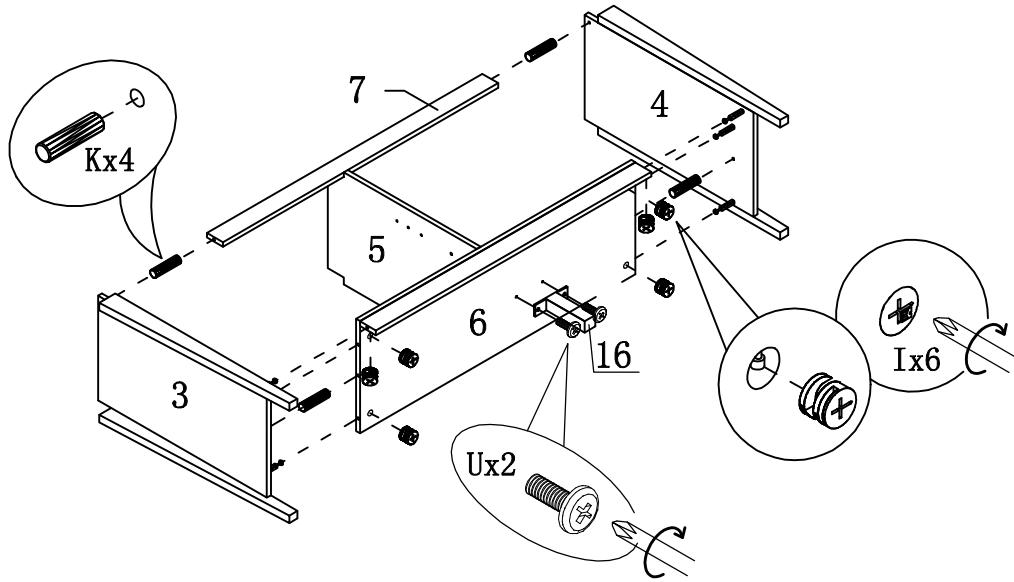

ASSEMBLY INSTRUCTIONS

ITEM NO: 29307-48

DESCRIPTION: 48" TV STAND-SABER

PARTS LIST

NO	DESCRIPTION	PICTURE	QTY
1	RIGHT FRONT & LEFT BACK LEG		2 pcs
2	LEFT FRONT & RIGHT BACK LEG		2 pcs
3	LEFT SIDE PANEL		1 pc
4	RIGHT SIDE PANEL		1 pc
5	MIDDLE PARTITIONAL PANEL		1 pc
6	BOTTOM PANEL		1 pc
7	FRONT SLAT		1 pc
8	BOTTOM SLAT		1 pc
9	REAR SLAT		1 pc
10	TOP		1 pc
11	BACK PANEL		2 pcs
12	LEFTDOOR FRAME		1 pc
13	RIGHT DOOR FRAME		1 pc
14	GLASS DOOR		2 pcs
15	SHELF		2 pcs
16	IRON LEG		1 pc

TOOLS REQUIRED (NOT PROVIDED)

Phillips screwdriver

ASSEMBLY INSTRUCTIONS

ITEM NO: 29307-48

DESCRIPTION: 48" TV STAND-SABER

STEP 1

STEP 2

STEP 3

ASSEMBLY INSTRUCTIONS

ITEM NO: 29307-48

DESCRIPTION: 48" TV STAND-SABER

STEP 4

STEP 5

STEP 6

ASSEMBLY INSTRUCTIONS

ITEM NO: 29307-48

DESCRIPTION: 48" TV STAND-SABER

STEP 7

STEP 8

STEP 9

ASSEMBLY INSTRUCTIONS

ITEM NO: 29307-48

DESCRIPTION: 48" TV STAND-SABER

STEP 10