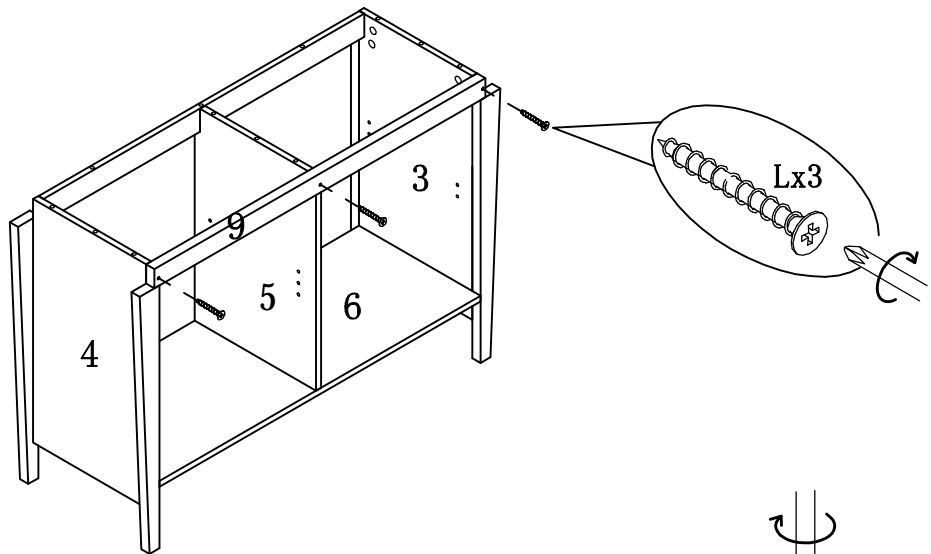

ASSEMBLY INSTRUCTIONS

ITEM NO: 29307-48

DESCRIPTION: 48" TV STAND-SABER

PARTS LIST

NO	DESCRIPTION	PICTURE	QTY
1	RIGHT FRONT & LEFT BACK LEG		2 pcs
2	LEFT FRONT & RIGHT BACK LEG		2 pcs
3	LEFT SIDE PANEL		1 pc
4	RIGHT SIDE PANEL		1 pc
5	MIDDLE PARTITIONAL PANEL		1 pc
6	BOTTOM PANEL		1 pc
7	FRONT SLAT		1 pc
8	BOTTOM SLAT		1 pc
9	REAR SLAT		1 pc
10	TOP		1 pc
11	BACK PANEL		2 pcs
12	LEFTDOOR FRAME		1 pc
13	RIGHT DOOR FRAME		1 pc
14	GLASS DOOR		2 pcs
15	SHELF		2 pcs
16	IRON LEG		1 pc

TOOLS REQUIRED (NOT PROVIDED)

Phillips screwdriver

ASSEMBLY INSTRUCTIONS

ITEM NO: 29307-48

DESCRIPTION: 48" TV STAND-SABER

STEP 1

STEP 2

STEP 3

ASSEMBLY INSTRUCTIONS

ITEM NO: 29307-48

DESCRIPTION: 48" TV STAND-SABER

STEP 4

STEP 5

STEP 6

ASSEMBLY INSTRUCTIONS

ITEM NO: 29307-48

DESCRIPTION: 48" TV STAND-SABER

STEP 7

STEP 8

STEP 9

ASSEMBLY INSTRUCTIONS

ITEM NO: 29307-48

DESCRIPTION: 48" TV STAND-SABER

STEP 10