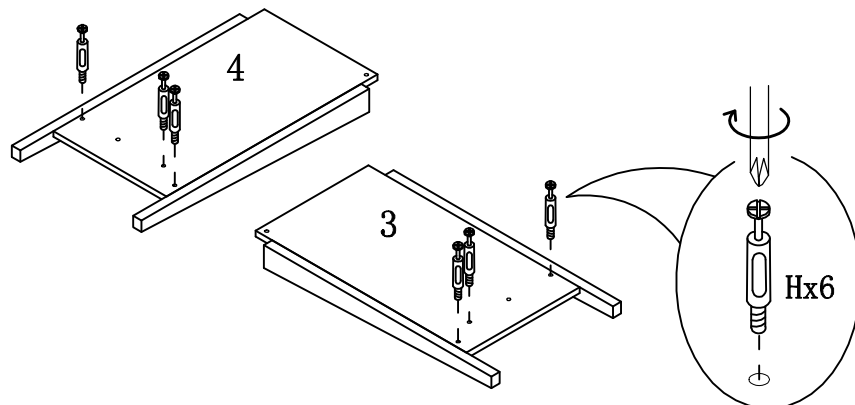

HARDWARE LIST

NO	DESCRIPTION	PICTURE	SIZE	QTY
A	SCREW		Ø3.5x12	8pcs
B	GLASS CLIP			8pcs
C	STICKER		Ø18	11pcs
D	NAIL		Z1016	28pcs
E	SHELF PIN		Ø5	8pcs
F	HANDLE BOLT WITH WASHER		Ø4x25	4sets
G	HANDLE		64#	2pcs
H	CAMLOCK SCREW		L29	22pcs
I	CAMLOCK		Ø15	22pcs
J	SCREW		Ø4x16	16pcs
K	DOWEL		Ø8x25	20pcs
L	SCREW		Ø4x40	5pcs
M	CONCEALED HINGE			4pcs
N	TACK GLIDE		Ø16	4pcs
O	STRAP		197×5×1	1pc
P	METAL BRACKETS		12×12×1	2pcs
Q	PANHEAD SCREW		Ø4×25	1pc
R	PANHEAD SCREW		Ø5×40	1pc
S	ANCHOR		Ø8×40	1pc
T	GLUE		Glue: For securing please apply to wood dowel first before inserting into panel	1pc
U	FLATHEAD BOLT		M6x12	2pcs

TOOLS REQUIRED (NOT PROVIDED)

Phillips screwdriver

ASSEMBLY INSTRUCTIONS

ITEM NO: 29307-48

DESCRIPTION: 48" TV STAND-SABER

STEP 1

STEP 2

STEP 3

ASSEMBLY INSTRUCTIONS

ITEM NO: 29307-48

DESCRIPTION: 48" TV STAND-SABER

STEP 4

STEP 5

STEP 6

ASSEMBLY INSTRUCTIONS

ITEM NO: 29307-48

DESCRIPTION: 48" TV STAND-SABER

STEP 7

STEP 8

STEP 9

ASSEMBLY INSTRUCTIONS

ITEM NO: 29307-48

DESCRIPTION: 48" TV STAND-SABER

STEP 10