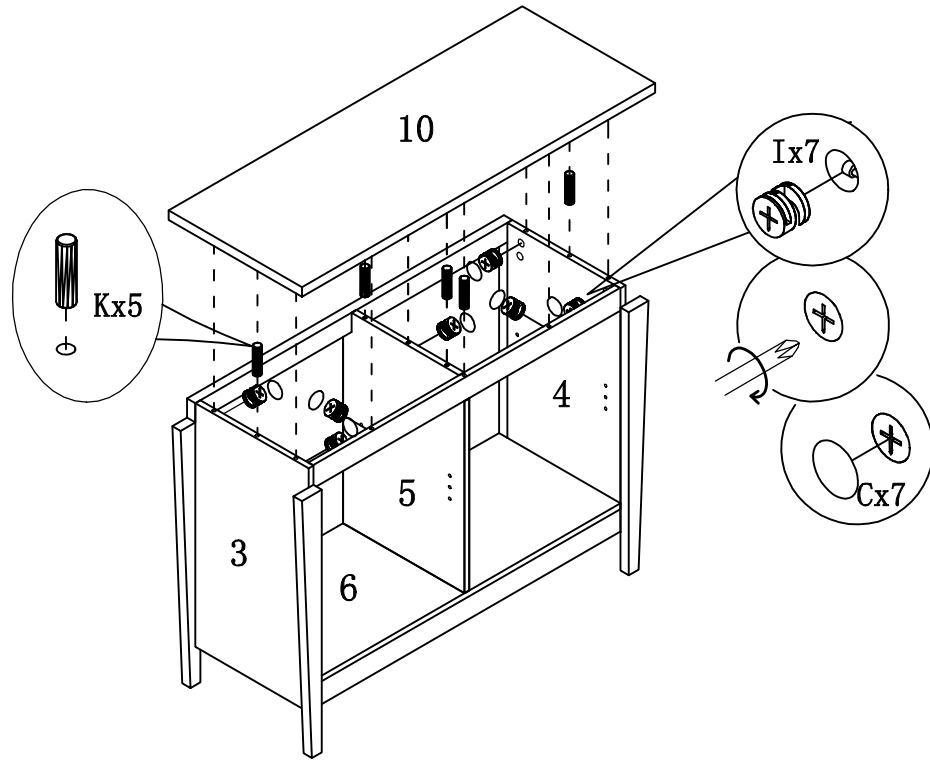

ASSEMBLY INSTRUCTIONS

ITEM NO: 29307-48

DESCRIPTION: 48" TV STAND-SABER

PARTS LIST

NO	DESCRIPTION	PICTURE	QTY
1	RIGHT FRONT & LEFT BACK LEG		2 pcs
2	LEFT FRONT & RIGHT BACK LEG		2 pcs
3	LEFT SIDE PANEL		1 pc
4	RIGHT SIDE PANEL		1 pc
5	MIDDLE PARTITIONAL PANEL		1 pc
6	BOTTOM PANEL		1 pc
7	FRONT SLAT		1 pc
8	BOTTOM SLAT		1 pc
9	REAR SLAT		1 pc
10	TOP		1 pc
11	BACK PANEL		2 pcs
12	LEFTDOOR FRAME		1 pc
13	RIGHT DOOR FRAME		1 pc
14	GLASS DOOR		2 pcs
15	SHELF		2 pcs
16	IRON LEG		1 pc

ASSEMBLY INSTRUCTIONS

ITEM NO: 29307-48

DESCRIPTION: 48" TV STAND-SABER

STEP 4

STEP 5

STEP 6

ASSEMBLY INSTRUCTIONS

ITEM NO: 29307-48

DESCRIPTION: 48" TV STAND-SABER

STEP 7

STEP 8

STEP 9

ASSEMBLY INSTRUCTIONS

ITEM NO: 29307-48

DESCRIPTION: 48" TV STAND-SABER

STEP 10

STEP 11

STEP 12

STEP 13

STEP 14

ASSEMBLY INSTRUCTIONS

ITEM NO: 29307-48

DESCRIPTION: 48" TV STAND-SABER

STEP 15