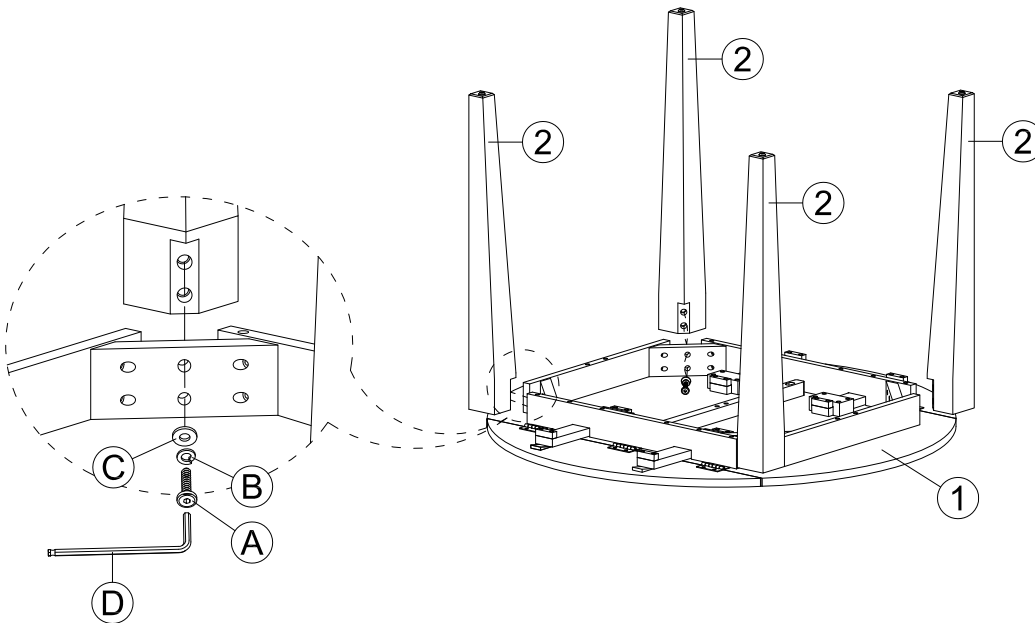

ASSEMBLY INSTRUCTION

ITEM NO: SS-TA-V42D-BCH-C

SS-TA-V42D-GRO-C

SS-TA-V42D-WMP-C

DROP LEAF TBL-NANTUCKET CHERRY / OAK / MAPLE

Thank you for purchasing this quality product. Be sure to check all packing material carefully for small parts that may have come loose inside the carton during shipment. Identify and count all hardware and compare with the hardware list below. Keep all hardware out of reach of children.

Parts List		
#		QTY
1	Table Top	1
2	Table Leg	4

Hardware List				
#			SIZE	QTY
A	Bolt		M8 x 70	8
B	Lock Washer			8
C	Washer			8
D	Allen Wrench			1
	Allen Wrench			1

MADE IN VIETNAM