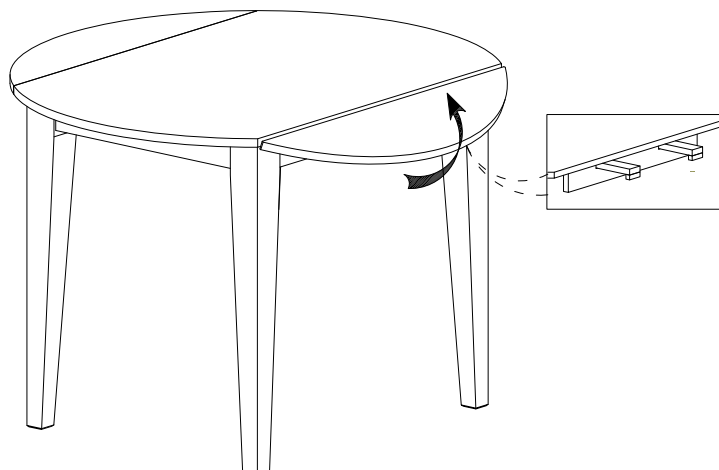

ASSEMBLY INSTRUCTION

ITEM NO: SS-TA-V42D-BCH-C

SS-TA-V42D-GRO-C

SS-TA-V42D-WMP-C

DROP LEAF TBL-NANTUCKET CHERRY / OAK / MAPLE

Thank you for purchasing this quality product. Be sure to check all packing material carefully for small parts that may have come loose inside the carton during shipment. Identify and count all hardware and compare with the hardware list below. Keep all hardware out of reach of children.

Parts List		
#		QTY
1	Table Top	1
2	Table Leg	4

Hardware List				
#			SIZE	QTY
A	Bolt		M8 x 70	8
B	Lock Washer			8
C	Washer			8
D	Allen Wrench			1
	Allen Wrench			1

MADE IN VIETNAM