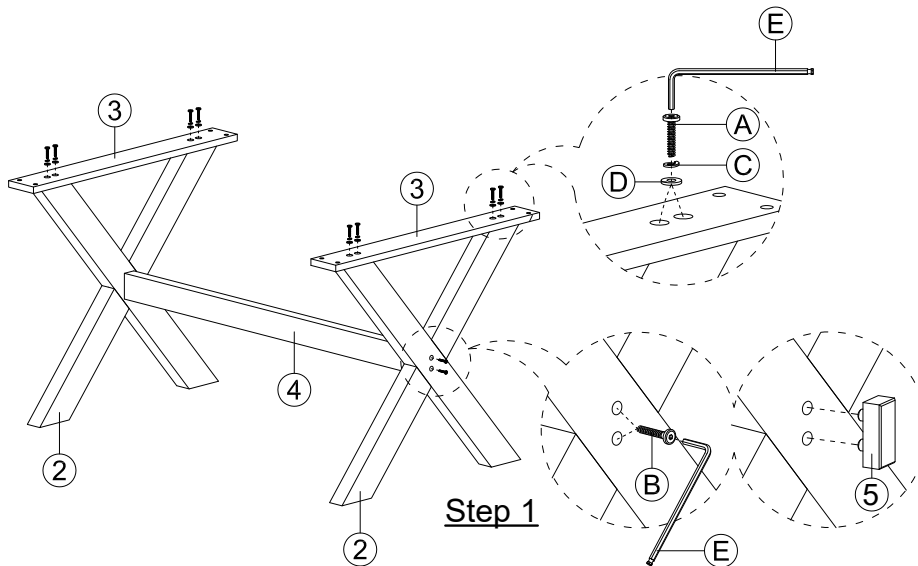

ASSEMBLY INSTRUCTION

ITEM NO: SS-TA-V4272-BCH-C

SS-TA-V4272-GRO-C

SS-TA-V4272-WMP-C

TRESTLE TBL-NANTUCKET CHERRY / OAK / MAPLE

Thank you for purchasing this quality product. Be sure to check all packing material carefully for small parts that may have come loose inside the carton during shipment. Identify and count all hardware and compare with the hardware list below. Keep all hardware out of reach of children.

Parts List		
#		QTY
1	Table Top	1
2	Table Base	2
3	Table Base Support	2
4	Table Stretcher	1
5	Table Base Cap	2

Hardware List				
#			SIZE	QTY
A	Bolt		M8 x 40	16
B	Bolt		M6 x 60	4
C	Lock Washer			16
D	Washer			16
E	Allen Wrench			1
	Allen Wrench			1