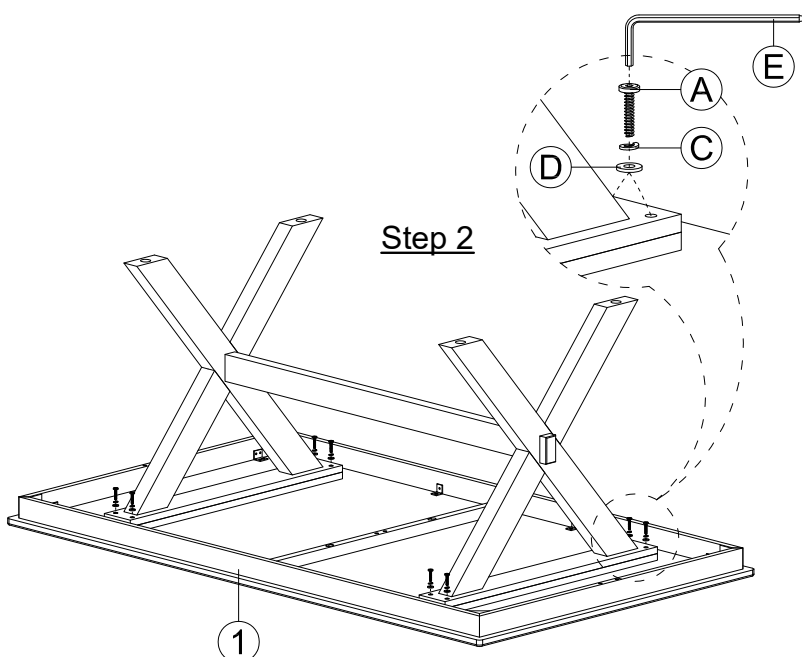

ASSEMBLY INSTRUCTION

ITEM NO: SS-TA-V4272-BCH-C

SS-TA-V4272-GRO-C

SS-TA-V4272-WMP-C

TRESTLE TBL-NANTUCKET CHERRY / OAK / MAPLE

Thank you for purchasing this quality product. Be sure to check all packing material carefully for small parts that may have come loose inside the carton during shipment. Identify and count all hardware and compare with the hardware list below. Keep all hardware out of reach of children.

Parts List		
#		QTY
1	Table Top	1
2	Table Base	2
3	Table Base Support	2
4	Table Stretcher	1
5	Table Base Cap	2

Hardware List				
#			SIZE	QTY
A	Bolt		M8 x 40	16
B	Bolt		M6 x 60	4
C	Lock Washer			16
D	Washer			16
E	Allen Wrench			1
	Allen Wrench			1