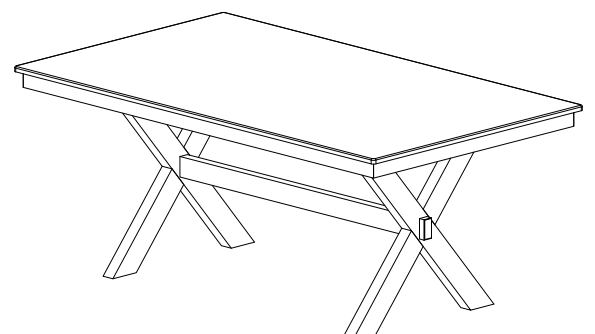

ASSEMBLY INSTRUCTION

ITEM NO: SS-TA-V4272-BCH-C

SS-TA-V4272-GRO-C

SS-TA-V4272-WMP-C

TRESTLE TBL-NANTUCKET CHERRY / OAK / MAPLE

Thank you for purchasing this quality product. Be sure to check all packing material carefully for small parts that may have come loose inside the carton during shipment. Identify and count all hardware and compare with the hardware list below. Keep all hardware out of reach of children.

Parts List		
#		QTY
1	Table Top	1
2	Table Base	2
3	Table Base Support	2
4	Table Stretcher	1
5	Table Base Cap	2

Hardware List				
#			SIZE	QTY
A	Bolt		M8 x 40	16
B	Bolt		M6 x 60	4
C	Lock Washer			16
D	Washer			16
E	Allen Wrench			1
	Allen Wrench			1