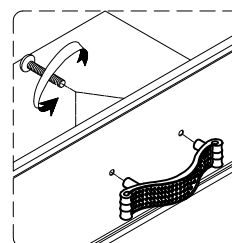

HARDWARE LIST:				
No.	Description	Sketch	Size	Quantity
1	Flat washer		Ø5/16" x 19 x 1.5mm	6 pcs
2	Lock washer		Ø5/16"	6 pcs
3	Allen bolt		Ø5/16"x1-3/4"	6 pcs
4	Allen key		4mm	1 pc
5	Wood screw		#8x35mm	8 pcs
6	Flat washer		Ø1/4" x 19 x 1.5mm	4 pcs
7	Lock washer		Ø1/4"	4 pcs
8	Allen bolt		Ø1/4"x35mm	4 pcs

TOOLS REQUIRED (NOT PROVIDED)	
Description	Sketch
Screw Driver	

PARTS LIST:			
No.	Description	Sketch	Quantity
A	Headboard Panel		1 pc
B	Left headboard leg		1 pc
C	Right headboard leg		1 pc
D	Footboard Panel		1 pc
E	Foot		2 pcs
F	Side Rails		2 pcs
G	Slats		4 pcs
H	Support leg with leveler		3 pcs
I	Support leg		2 pcs
J	Bottom parting rail		1 pc

TOOLS REQUIRED (NOT PROVIDED)	
Description	Sketch
Screw Driver	

PARTS LIST:			
No.	Description	Sketch	Quantity
A	Nightstand		1 pc
B	Bun foot		4 pcs

STEP 2

MADE IN VIET NAM

EXCLUSIVE AMERICAN SIGNATURE DESIGN-DO NOT REPRODUCE WITHOUT WRITTEN PERMISSION