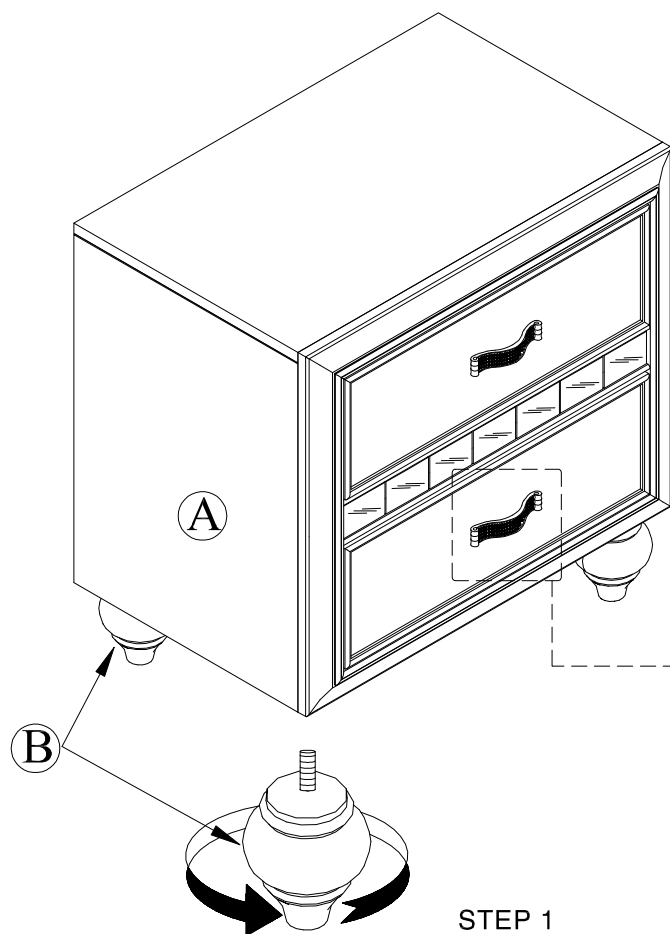

ASSEMBLY INSTRUCTIONS

ITEM NO: 195-S099-450

DESCRIPTION: NIGHTSTAND - SERENA YTH ROSE QUARTZ

Thank you for purchasing this quality product. Be sure to check all packing material carefully for small parts that may have come loose inside the carton during shipment.

TOOLS REQUIRED (NOT PROVIDED)	
Description	Sketch
Screw Driver	

PARTS LIST:			
No.	Description	Sketch	Quantity
A	Nightstand		1 pc
B	Bun foot		4 pcs