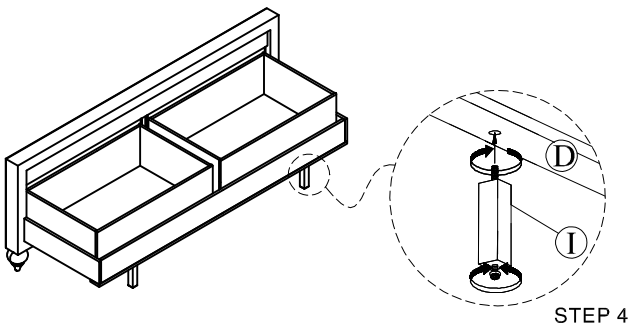

ASSEMBLY INSTRUCTIONS

ITEM NO: 195-S099-632/536/411

DESCRIPTION: FULL STORAGE BED - SERENA
YTH ROSE QUARTZ

Thank you for purchasing this quality product. Be sure to check all packing material carefully for small parts that may have come loose inside the carton during shipment.

HARDWARE LIST:				
No.	Description	Sketch	Size	Quantity
1	Flat washer		Ø5/16" x 19 x 1.5mm	6 pcs
2	Lock washer		Ø5/16"	6 pcs
3	Allen bolt		Ø5/16"x1-3/4"	6 pcs
4	Allen key		4mm	1 pc
5	Wood screw		#8x35mm	8 pcs
6	Flat washer		Ø1/4" x 19 x 1.5mm	4 pcs
7	Lock washer		Ø1/4"	4 pcs
8	Allen bolt		Ø1/4"x35mm	4 pcs

TOOLS REQUIRED (NOT PROVIDED)	
Description	Sketch
Screw Driver	

PARTS LIST:			
No.	Description	Sketch	Quantity
A	Headboard Panel		1 pc
B	Left headboard leg		1 pc
C	Right headboard leg		1 pc
D	Footboard Panel		1 pc
E	Foot		2 pcs
F	Side Rails		2 pcs
G	Slats		4 pcs
H	Support leg with leveler		3 pcs
I	Support leg		2 pcs
J	Bottom parting rail		1 pc

MADE IN VIET NAM

EXCLUSIVE AMERICAN SIGNATURE DESIGN-DO NOT REPRODUCE WITHOUT WRITTEN PERMISSION