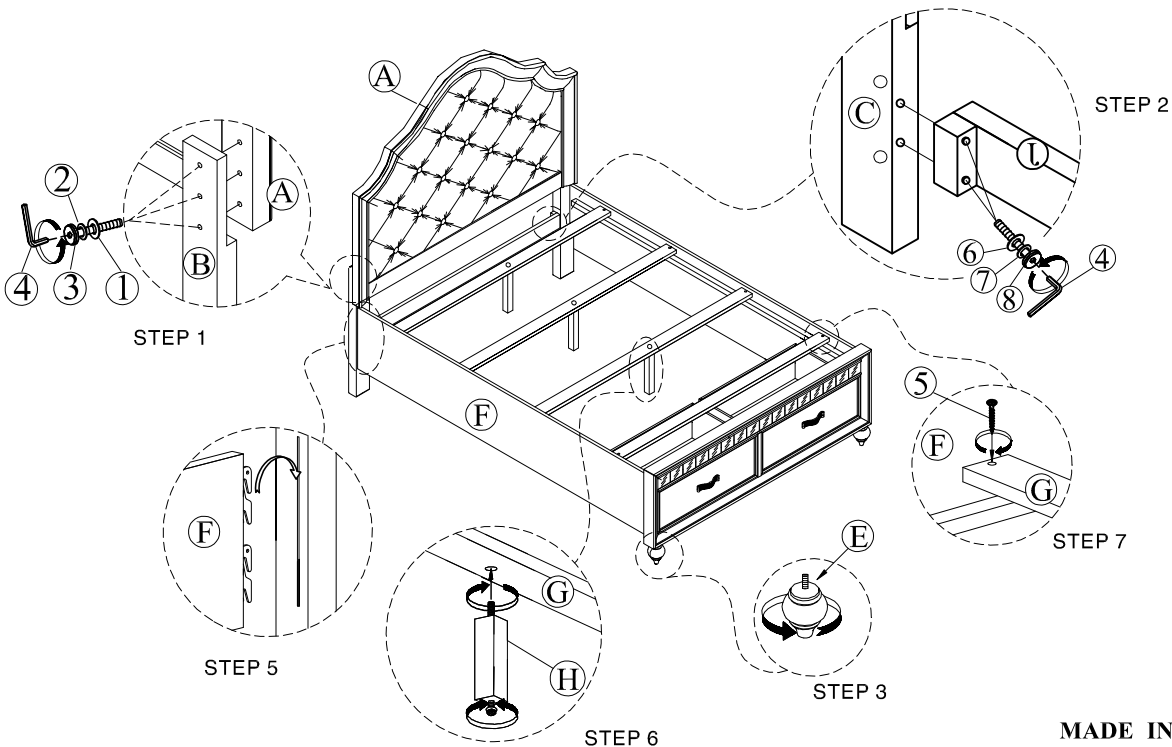

ASSEMBLY INSTRUCTIONS

ITEM NO: 195-S099-632/536/411

DESCRIPTION: FULL STORAGE BED - SERENA
YTH ROSE QUARTZ

Thank you for purchasing this quality product. Be sure to check all packing material carefully for small parts that may have come loose inside the carton during shipment.

HARDWARE LIST:				
No.	Description	Sketch	Size	Quantity
1	Flat washer		Ø5/16" x 19 x 1.5mm	6 pcs
2	Lock washer		Ø5/16"	6 pcs
3	Allen bolt		Ø5/16"x1-3/4"	6 pcs
4	Allen key		4mm	1 pc
5	Wood screw		#8x35mm	8 pcs
6	Flat washer		Ø1/4" x 19 x 1.5mm	4 pcs
7	Lock washer		Ø1/4"	4 pcs
8	Allen bolt		Ø1/4"x35mm	4 pcs

TOOLS REQUIRED (NOT PROVIDED)	
Description	Sketch
Screw Driver	

PARTS LIST:			
No.	Description	Sketch	Quantity
A	Headboard Panel		1 pc
B	Left headboard leg		1 pc
C	Right headboard leg		1 pc
D	Footboard Panel		1 pc
E	Foot		2 pcs
F	Side Rails		2 pcs
G	Slats		4 pcs
H	Support leg with leveler		3 pcs
I	Support leg		2 pcs
J	Bottom parting rail		1 pc