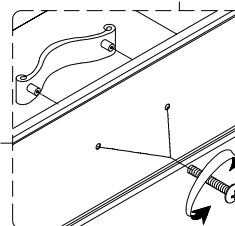

HARDWARE LIST:				
No.	Description	Sketch	Size	Quantity
1	Flat washer		Ø5/16" x 19 x 1.5mm	6 pcs
2	Lock washer		Ø5/16"	6 pcs
3	Allen bolt		Ø5/16"x1-3/4"	6 pcs
4	Allen key		4mm	1 pc
5	Wood screw		#8x35mm	8 pcs
6	Flat washer		Ø1/4" x 19 x 1.5mm	4 pcs
7	Lock washer		Ø1/4"	4 pcs
8	Allen bolt		Ø1/4"x35mm	4 pcs

TOOLS REQUIRED (NOT PROVIDED)	
Description	Sketch
Screw Driver	

PARTS LIST:			
No.	Description	Sketch	Quantity
A	Headboard Panel		1 pc
B	Left headboard leg		1 pc
C	Right headboard leg		1 pc
D	Footboard Panel		1 pc
E	Foot		2 pcs
F	Side Rails		2 pcs
G	Slats		4 pcs
H	Support leg with leveler		3 pcs
I	Support leg		2 pcs
J	Bottom parting rail		1 pc

TOOLS REQUIRED (NOT PROVIDED)	
Description	Sketch
Screw Driver	

PARTS LIST:			
No.	Description	Sketch	Quantity
A	Nightstand		1 pc
B	Bun foot		4 pcs

STEP 2

MADE IN VIET NAM

EXCLUSIVE AMERICAN SIGNATURE DESIGN-DO NOT REPRODUCE WITHOUT WRITTEN PERMISSION