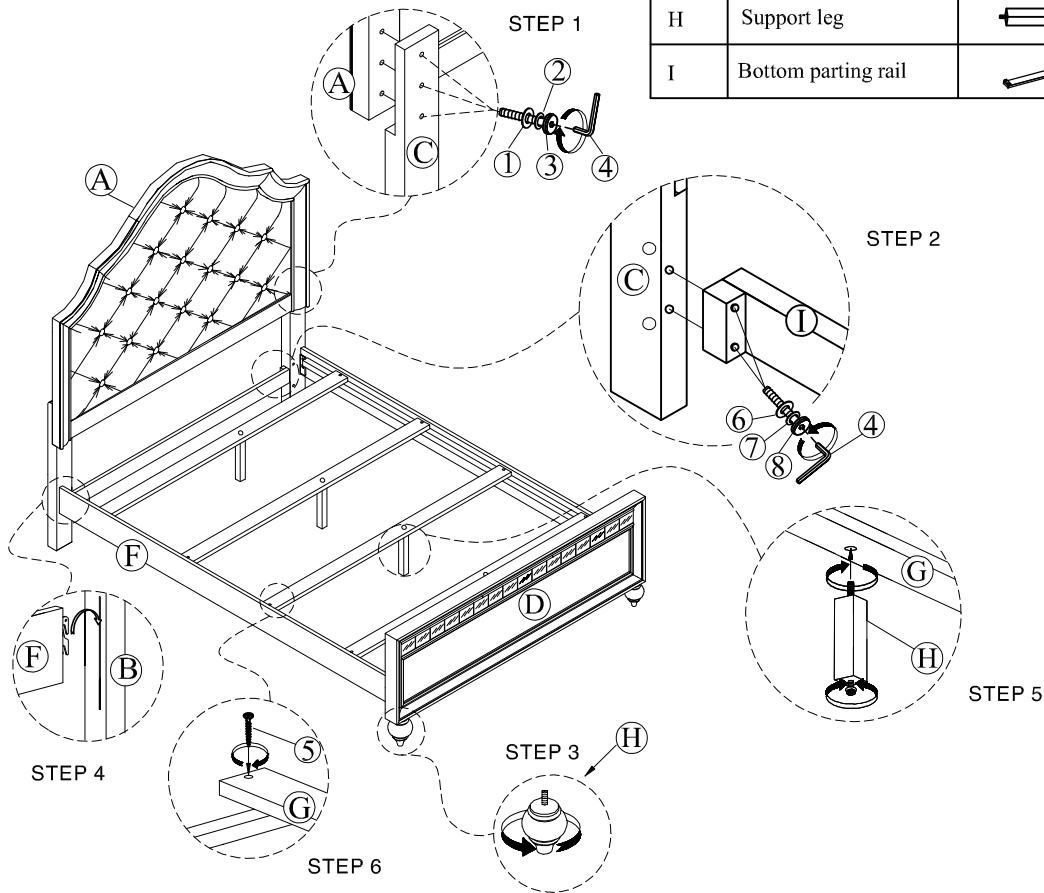

ASSEMBLY INSTRUCTIONS

ITEM NO: 195- S099-632/533/401

DESCRIPTION: FULL UPH BED - SERENA
YTH ROSE QUARTZ

Thank you for purchasing this quality product. Be sure to check all packing material carefully for small parts that may have come loose inside the carton during shipment.

HARDWARE LIST:				
No.	Description	Sketch	Size	Quantity
1	Flat washer		Ø5/16" x 19 x 1.5mm	6 pcs
2	Lock washer		Ø5/16"	6 pcs
3	Allen bolt		Ø5/16"x1-3/4"	6 pcs
4	Allen key		4mm	1 pc
5	Wood screw		#8x35mm	8 pcs
6	Flat washer		Ø1/4" x 19 x 1.5mm	4 pcs
7	Lock washer		Ø1/4"	4 pcs
8	Allen bolt		Ø1/4"x35mm	4 pcs

TOOLS REQUIRED (NOT PROVIDED)	
Description	Sketch
Screw Driver	

PARTS LIST:			
No.	Description	Sketch	Quantity
A	Headboard Panel		1 pc
B	Left headboard leg		1 pc
C	Right headboard leg		1 pc
D	Footboard Panel		1 pc
E	Foot		2 pcs
F	Side Rails		2 pcs
G	Slats		4 pcs
H	Support leg		4 pcs
I	Bottom parting rail		1 pc