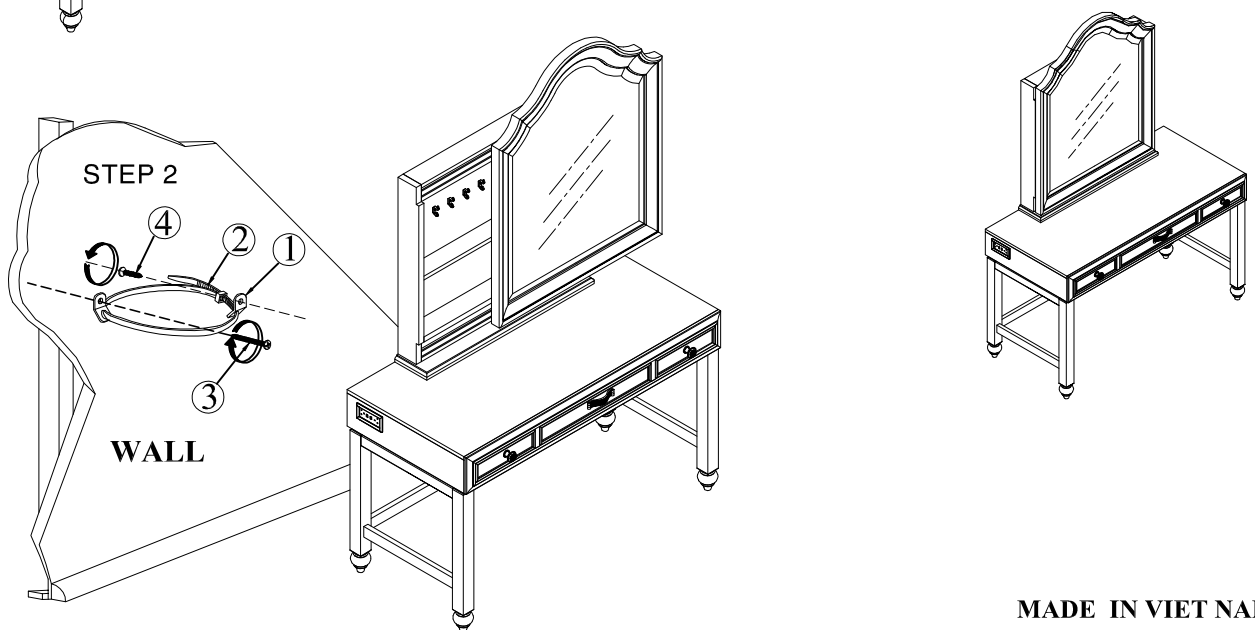

ASSEMBLY INSTRUCTIONS

ITEM NO: 195-S099-782/433

DESCRIPTION: VANITY/DESK / MIRROR W/STRG -
SERENA YTH ROSE QUART

Thank you for purchasing this quality product. Be sure to check all packing material carefully for small parts that may have come loose inside the carton during shipment.

PARTS LIST:			
No.	Description	Sketch	Quantity
A	Vanity		1 pc
B	Mirror		1 pc
C	Mirror support		2 pcs

TOOLS REQUIRED (NOT PROVIDED)	
Description	Sketch
Screw Driver	

ANTI TIPPING HARDWARE KIT LIST			
1		Keyhole slot	2 pcs
2		Tipping Restraint	1 pc
3		Longer screw	1 pc
4		Shorter screw	1 pc

HARDWARE LIST:				
No.	Description	Sketch	Size	Quantity
5	Flat washer		Ø1/4" x 19 x 1.5mm	8 pcs
6	Lock washer		Ø1/4"	8 pcs
7	Allen bolt		Ø1/4" x 32mm	8 pcs
8	Allen key		4mm	1 pc

MADE IN VIET NAM

EXCLUSIVE AMERICAN SIGNATURE DESIGN-DO NOT REPRODUCE WITHOUT WRITTEN PERMISSION