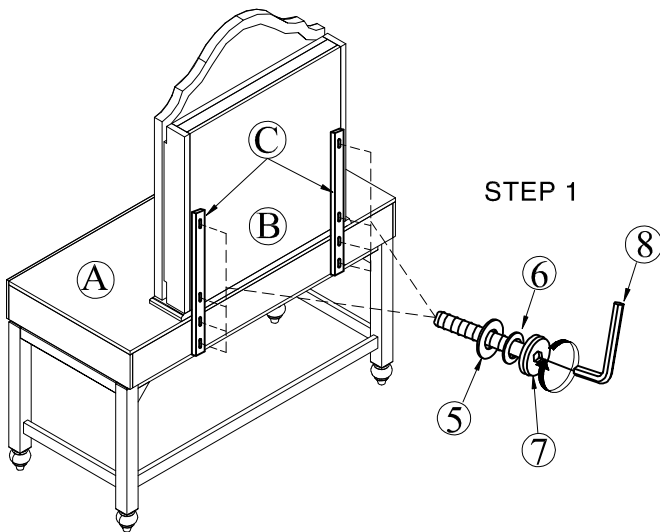

ASSEMBLY INSTRUCTIONS

ITEM NO: 195-S099-782/433

DESCRIPTION: VANITY/DESK / MIRROR W/STRG -
SERENA YTH ROSE QUART

Thank you for purchasing this quality product. Be sure to check all packing material carefully for small parts that may have come loose inside the carton during shipment.

PARTS LIST:			
No.	Description	Sketch	Quantity
A	Vanity		1 pc
B	Mirror		1 pc
C	Mirror support		2 pcs

TOOLS REQUIRED (NOT PROVIDED)	
Description	Sketch
Screw Driver	

ANTI TIPPING HARDWARE KIT LIST			
1		Keyhole slot	2 pcs
2		Tipping Restraint	1 pc
3		Longer screw	1 pc
4		Shorter screw	1 pc

HARDWARE LIST:				
No.	Description	Sketch	Size	Quantity
5	Flat washer		Ø1/4" x 19 x 1.5mm	8 pcs
6	Lock washer		Ø1/4"	8 pcs
7	Allen bolt		Ø1/4" x 32mm	8 pcs
8	Allen key		4mm	1 pc

MADE IN VIET NAM

EXCLUSIVE AMERICAN SIGNATURE DESIGN-DO NOT REPRODUCE WITHOUT WRITTEN PERMISSION