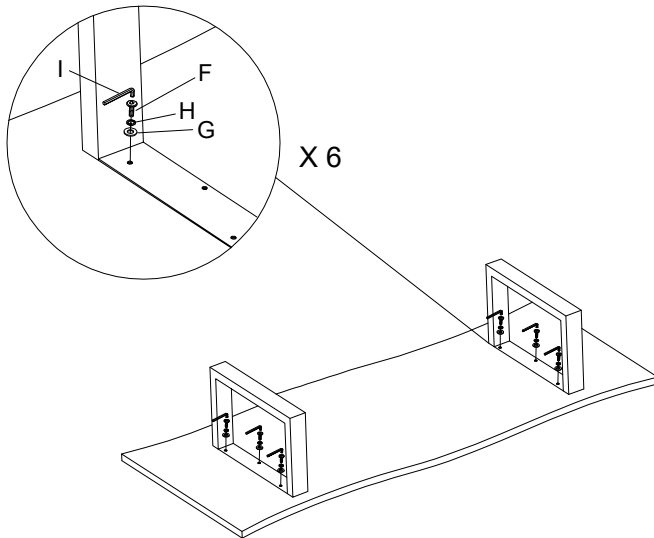

ASSEMBLY INSTRUCTIONS

Item No : 53001835

Description : DINING BENCH-PORTLAND COGNAC

Thank you for purchasing this quality product. Be sure to check all packing material carefully for small parts that may have come loose inside the carton during shipment.

TOOLS REQUIRED (NOT PROVIDED)

Screw Driver

PART LIST :

No.	Description	Sketch	Qty
A	TABLE TOP		1
B	LEG		2
C			

HARDWARE LIST :

No.	Description	Sketch	Size	Qty
F	ALLEN BOLT		30mm x 8mm	6
G	FLAT WASHER		25mm x 3mm	6
H	LOCK WASHER		15mm x 3mm	6
I	ALLEN KEY		6mm	1
J	STRAIGHT ALLEN KEY		6mm	1