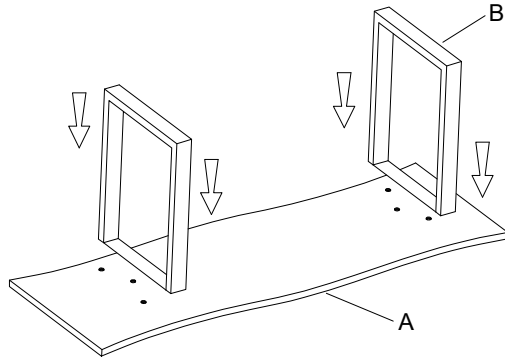

ASSEMBLY INSTRUCTIONS

Item No : 53001835

Description : DINING BENCH-PORTLAND COGNAC

Thank you for purchasing this quality product. Be sure to check all packing material carefully for small parts that may have come loose inside the carton during shipment.

TOOLS REQUIRED (NOT PROVIDED)

Screw Driver

PART LIST :

No.	Description	Sketch	Qty
A	TABLE TOP		1
B	LEG		2
C			

HARDWARE LIST :

No.	Description	Sketch	Size	Qty
F	ALLEN BOLT		30mm x 8mm	6
G	FLAT WASHER		25mm x 3mm	6
H	LOCK WASHER		15mm x 3mm	6
I	ALLEN KEY		6mm	1
J	STRAIGHT ALLEN KEY		6mm	1