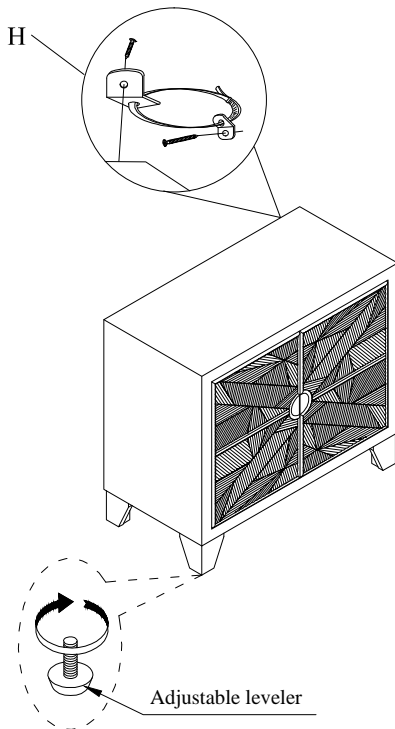

ASSEMBLY INSTRUCTIONS
ITEM NO:22597A
ACCENT CASE-OLIVIA SILVER

Thank you for purchasing this quality product. Be sure to check all packing material carefully for small parts that may have come loose inside the carton during shipment.

PARTS LIST:

No.	Description	Sketch	Quantity
A	ACCENT CASE		1PC
B	LEG		4PCS

HARDWARE LIST:

No.	Description	Sketch	Size	Quantity
C	Bolt		Ø5/16"*1-3/8"	8PCS
D	Spring Washer		Ø5/16"*3/4"	8PCS
E	Flat Washer		Ø5/16"*1/2"	8PCS
F	Allen key		M5*65L	1PC
G	Straight Allen key		M5*100mmL	1PC
H	Furniture tipping restraint			1SET

NOTE: 1.THE FURNITURE TIPPING RESTRAINT IS STAPLED TO THE BACK OF THE UNIT.
 2.STRAIGHT ALLEN KEY(G)IS FOR USE WITH A POWER DRILL.

MADE IN CHINA