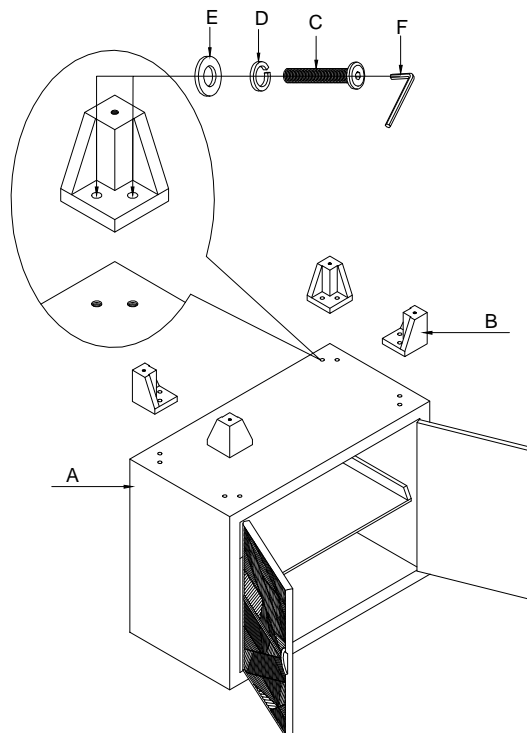

ASSEMBLY INSTRUCTIONS
ITEM NO:22597A
ACCENT CASE-OLIVIA SILVER

Thank you for purchasing this quality product. Be sure to check all packing material carefully for small parts that may have come loose inside the carton during shipment.

PARTS LIST:

No.	Description	Sketch	Quantity
A	ACCENT CASE		1PC
B	LEG		4PCS

HARDWARE LIST:

No.	Description	Sketch	Size	Quantity
C	Bolt		Ø5/16"*1-3/8"	8PCS
D	Spring Washer		Ø5/16"*3/4"	8PCS
E	Flat Washer		Ø5/16"*1/2"	8PCS
F	Allen key		M5*65L	1PC
G	Straight Allen key		M5*100mmL	1PC
H	Furniture tipping restraint			1SET

NOTE: 1.THE FURNITURE TIPPING RESTRAINT IS STAPLED TO THE BACK OF THE UNIT.
 2.STRAIGHT ALLEN KEY(G)IS FOR USE WITH A POWER DRILL.

MADE IN CHINA