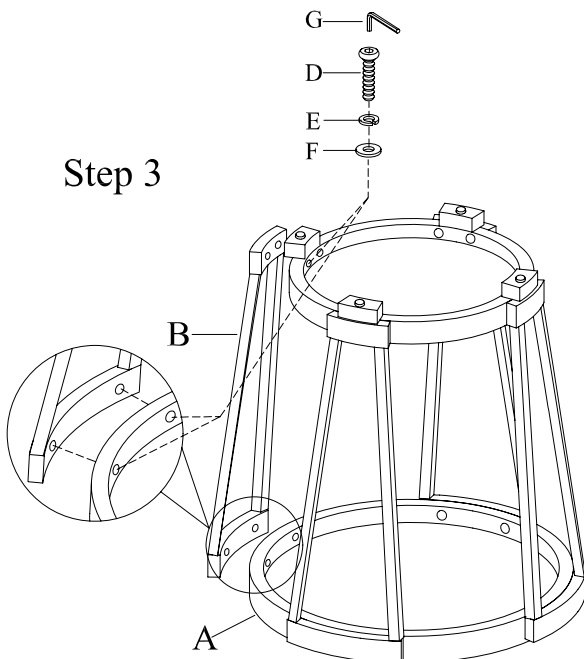

AMERICAN SIGNATURE, INC.

ASSEMBLY INSTRUCTIONS

Item No:008334-05

Description:End Table-Ocala Pine

Thank you for purchasing this quality product. Be sure to check all packing material carefully for small parts that may have come loose inside the carton during shipment.

PARTS LIST:			
No.	Description	Sketch	Quantity
A	TOP		1 PC
B	Leg		4 PCS
C	Bottom Shelf		1 PC

HARDWARE LIST:				
No.	Description	Sketch	Size	Quantity
D	Bolt		Ø1/4"*1-1/2"	16 PCS
E	Lock Washer		Ø1/4"	16 PCS
F	Flat Washer		Ø1/4" *16mm	16 PCS
G	Allen Wrench		4mm	1 PC
H	Straight Allen Wrench		4×100mm	1 PC

NOTE: Straight Allen Wrench (H) is for use with a power drill.

Step 1

Step 3

Step 2

MADE IN CHINA