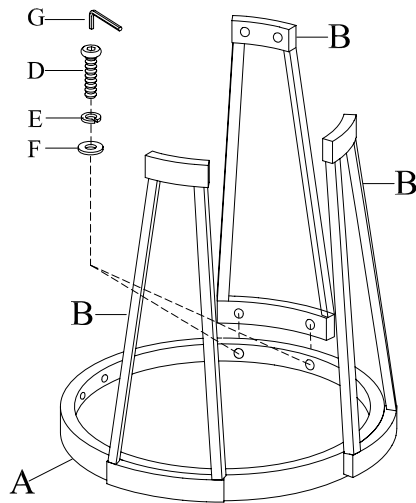

AMERICAN SIGNATURE, INC.

ASSEMBLY INSTRUCTIONS

Item No:008334-05

Description:End Table-Ocala Pine

Thank you for purchasing this quality product. Be sure to check all packing material carefully for small parts that may have come loose inside the carton during shipment.

PARTS LIST:			
No.	Description	Sketch	Quantity
A	TOP		1 PC
B	Leg		4 PCS
C	Bottom Shelf		1 PC

HARDWARE LIST:				
No.	Description	Sketch	Size	Quantity
D	Bolt		Ø1/4"*1-1/2"	16 PCS
E	Lock Washer		Ø1/4"	16 PCS
F	Flat Washer		Ø1/4" *16mm	16 PCS
G	Allen Wrench		4mm	1 PC
H	Straight Allen Wrench		4×100mm	1 PC

NOTE: Straight Allen Wrench (H) is for use with a power drill.

Step 1

Step 3

Step 2

MADE IN CHINA