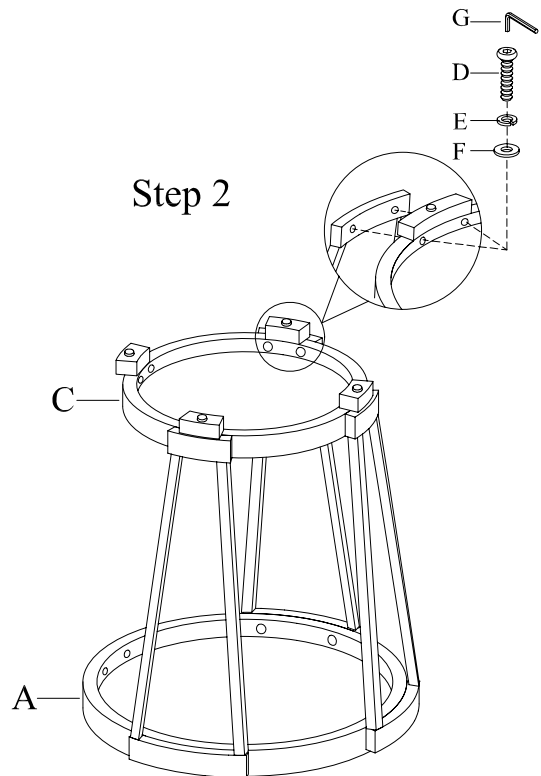

AMERICAN SIGNATURE, INC.

ASSEMBLY INSTRUCTIONS

Item No:008334-05

Description:End Table-Ocala Pine

Thank you for purchasing this quality product. Be sure to check all packing material carefully for small parts that may have come loose inside the carton during shipment.

PARTS LIST:			
No.	Description	Sketch	Quantity
A	TOP		1 PC
B	Leg		4 PCS
C	Bottom Shelf		1 PC

HARDWARE LIST:				
No.	Description	Sketch	Size	Quantity
D	Bolt		Ø1/4"*1-1/2"	16 PCS
E	Lock Washer		Ø1/4"	16 PCS
F	Flat Washer		Ø1/4" *16mm	16 PCS
G	Allen Wrench		4mm	1 PC
H	Straight Allen Wrench		4×100mm	1 PC

NOTE: Straight Allen Wrench (H) is for use with a power drill.

Step 1

Step 3

Step 2

MADE IN CHINA