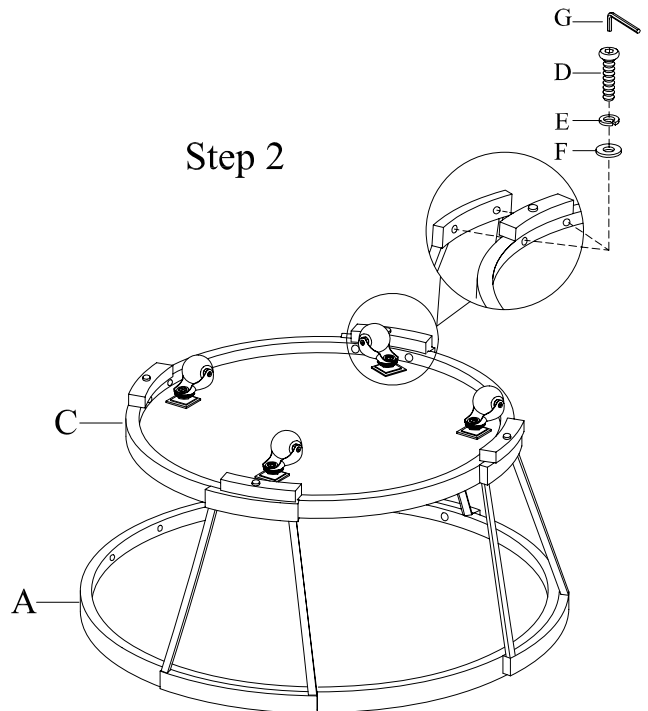

AMERICAN SIGNATURE, INC.

ASSEMBLY INSTRUCTIONS

Item No:008334-45

Description:Cocktail Table-Ocala Pine

Thank you for purchasing this quality product. Be sure to check all packing material carefully for small parts that may have come loose inside the carton during shipment.

PARTS LIST:			
No.	Description	Sketch	Quantity
A	TOP		1 PC
B	Leg		4 PCS
C	Bottom Shelf		1 PC

HARDWARE LIST:				
No.	Description	Sketch	Size	Quantity
D	Bolt		Ø1/4"*1-1/2"	16 PCS
E	Lock Washer		Ø1/4"	16 PCS
F	Flat Washer		Ø1/4" *16mm	16 PCS
G	Allen Wrench		4mm	1 PC
H	Straight Allen Wrench		4×100mm	1 PC

Step 1

Step 3

Step 2

MADE IN CHINA