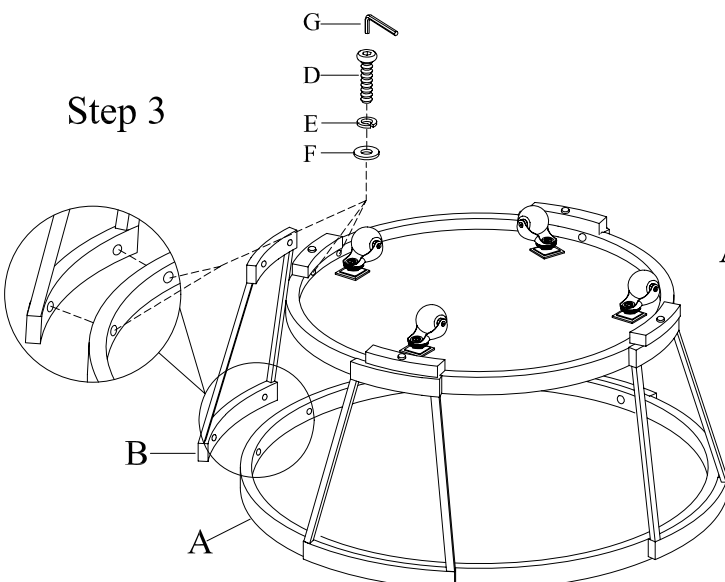

AMERICAN SIGNATURE, INC.

ASSEMBLY INSTRUCTIONS

Item No:008334-45

Description:Cocktail Table-Ocala Pine

Thank you for purchasing this quality product. Be sure to check all packing material carefully for small parts that may have come loose inside the carton during shipment.

PARTS LIST:			
No.	Description	Sketch	Quantity
A	TOP		1 PC
B	Leg		4 PCS
C	Bottom Shelf		1 PC

HARDWARE LIST:				
No.	Description	Sketch	Size	Quantity
D	Bolt		Ø1/4"*1-1/2"	16 PCS
E	Lock Washer		Ø1/4"	16 PCS
F	Flat Washer		Ø1/4" *16mm	16 PCS
G	Allen Wrench		4mm	1 PC
H	Straight Allen Wrench		4×100mm	1 PC

Step 1

Step 3

Step 2

MADE IN CHINA