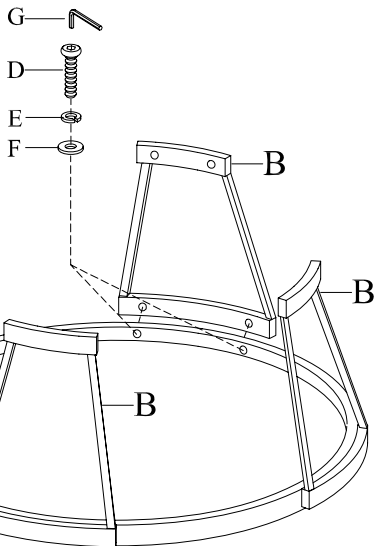

PARTS LIST:			
No.	Description	Sketch	Quantity
A	TOP		1 PC
B	Leg		4 PCS
C	Bottom Shelf		1 PC

HARDWARE LIST:				
No.	Description	Sketch	Size	Quantity
D	Bolt		Ø1/4"*1-1/2"	16 PCS
E	Lock Washer		Ø1/4"	16 PCS
F	Flat Washer		Ø1/4" *16mm	16 PCS
G	Allen Wrench		4mm	1 PC
H	Straight Allen Wrench		4×100mm	1 PC

Step 1