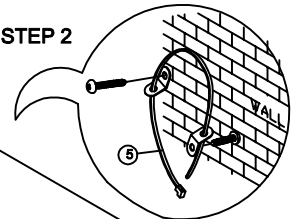

#### PART LIST

NO.	DESCRIPTION	SKETCH	Q'TY
A	Top section		1PC
B	Front Legs		2PC
C	Back Legs-L		1PC
D	Back Legs-R		1PC
E	Support-Leg		1PC

#### HARDWARE LIST OF DOOR CHEST

NO.	SKETCH	COMPONENT	Q'TY
1		Bolt Ø5/16"*2-1/4L"	8pcs
2		Spring Washer Ø5/16"	8pcs
3		Flat Washer Ø5/16"*19mm*2mm	8pcs
4		Allen Wrench (4mm)	1pcs
5		Anti-tipping kit	1
6		Allen Wrench (4mm)	1pcs

TOOLS REQUIRED (NOT PROVIDED)

SCREW DRIVER

STEP 2

MADE IN VIETNAM

EXCLUSIVE AMERICAN SIGNATURE DESIGN-DO NOT REPRODUCE WITHOUT WRITTEN PERMISSION