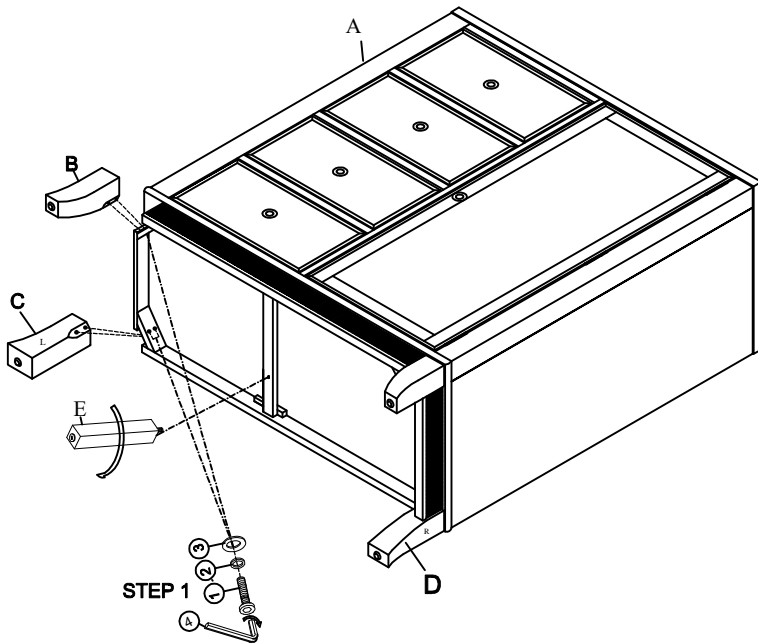

AMERICAN SIGNATURE, INC.

ASSEMBLY INSTRUCTIONS

ITEM NO: B00191-GC DOOR CHEST-HAZEL WATER WHITE

B00192-GC DOOR CHEST-HAZEL LATTE

Thank you for purchasing this quality product. Be sure to check all packing material carefully for small parts that may have come loose inside the carton during shipment.

PART LIST

NO.	DESCRIPTION	SKETCH	Q'TY
A	Top section		1PC
B	Front Legs		2PC
C	Back Legs-L		1PC
D	Back Legs-R		1PC
E	Support-Leg		1PC

HARDWARE LIST OF DOOR CHEST

NO.	SKETCH	COMPONENT	Q'TY
1		Bolt Ø5/16"*2-1/4L"	8pcs
2		Spring Washer Ø5/16"	8pcs
3		Flat Washer Ø5/16"*19mm*2mm	8pcs
4		Allen Wrench (4mm)	1pcs
5		Anti-tipping kit	1
6		Allen Wrench (4mm)	1pcs

TOOLS REQUIRED (NOT PROVIDED)

SCREW DRIVER

STEP 2

MADE IN VIETNAM

EXCLUSIVE AMERICAN SIGNATURE DESIGN-DO NOT REPRODUCE WITHOUT WRITTEN PERMISSION