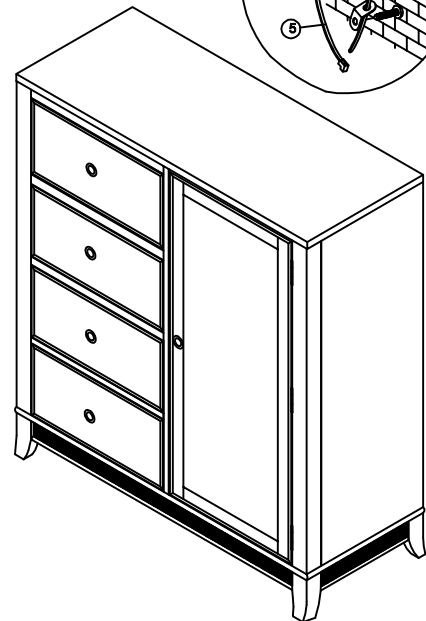

AMERICAN SIGNATURE, INC.

ASSEMBLY INSTRUCTIONS

ITEM NO: B00191-GC DOOR CHEST-HAZEL WATER WHITE

B00192-GC DOOR CHEST-HAZEL LATTE

Thank you for purchasing this quality product. Be sure to check all packing material carefully for small parts that may have come loose inside the carton during shipment.

PART LIST

NO.	DESCRIPTION	SKETCH	Q'TY
A	Top section		1PC
B	Front Legs		2PC
C	Back Legs-L		1PC
D	Back Legs-R		1PC
E	Support-Leg		1PC

HARDWARE LIST OF DOOR CHEST

NO.	SKETCH	COMPONENT	Q'TY
1		Bolt Ø5/16"*2-1/4L"	8pcs
2		Spring Washer Ø5/16"	8pcs
3		Flat Washer Ø5/16"*19mm*2mm	8pcs
4		Allen Wrench (4mm)	1pcs
5		Anti-tipping kit	1
6		Allen Wrench (4mm)	1pcs

TOOLS REQUIRED (NOT PROVIDED)

SCREW DRIVER

STEP 2

MADE IN VIETNAM

EXCLUSIVE AMERICAN SIGNATURE DESIGN-DO NOT REPRODUCE WITHOUT WRITTEN PERMISSION