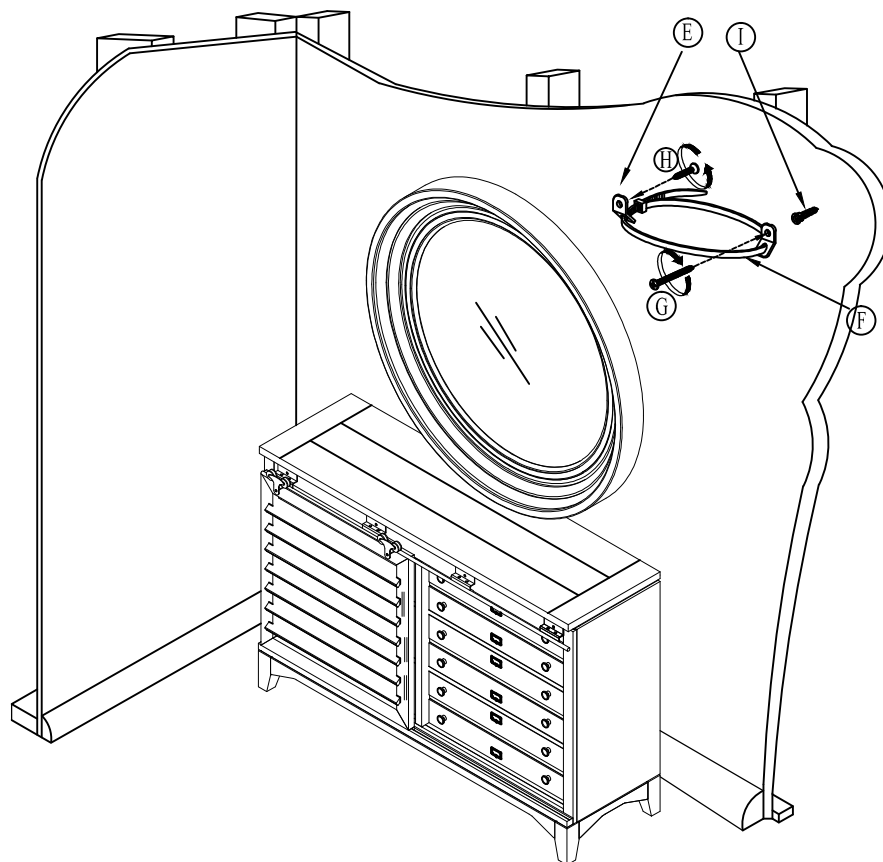

ASSEMBLY INSTRUCTIONS

ITEM NO : 1565VC-110-OG / CP / L & 1565VC-510-OG / CP / L

SLIDING DOOR DRESSER - GRISTMILL GRAY / COCOA PEARL / FRENCH LINEN

DEEP DISH MIRROR - GRISTMILL GRAY / COCOA PEARL / FRENCH LINEN

Thank you for purchasing this quality product. Be sure to check all packing material carefully for small parts that may have come loose inside the carton during shipment

Hardware list			
No.	Drawing	Qty.	Description
H1		8	Flat washer Ø1/4" x19mm
H2		8	Spring washer Ø1/4"
H3		8	Bolt Ø1/4" x 35mm
H4		1	Allen key 4mm
H5		1	Straight Allen key 4mm

Part list			
No.	Drawing	Qty.	Description
P1		1	DRESSER
P2		1	MIRROR
P3		1	Mirror Support

E		Mounting Bracket	2PCS
F		Nylon Restraint	1PC
G		Long screw	1PC
H		Short screw	1PC
I		Plastic wall anchor	1PC

NOTE : ANTI-TIPPING KIT INSTRUCTIONS:
REFER TO KIT'S BAG