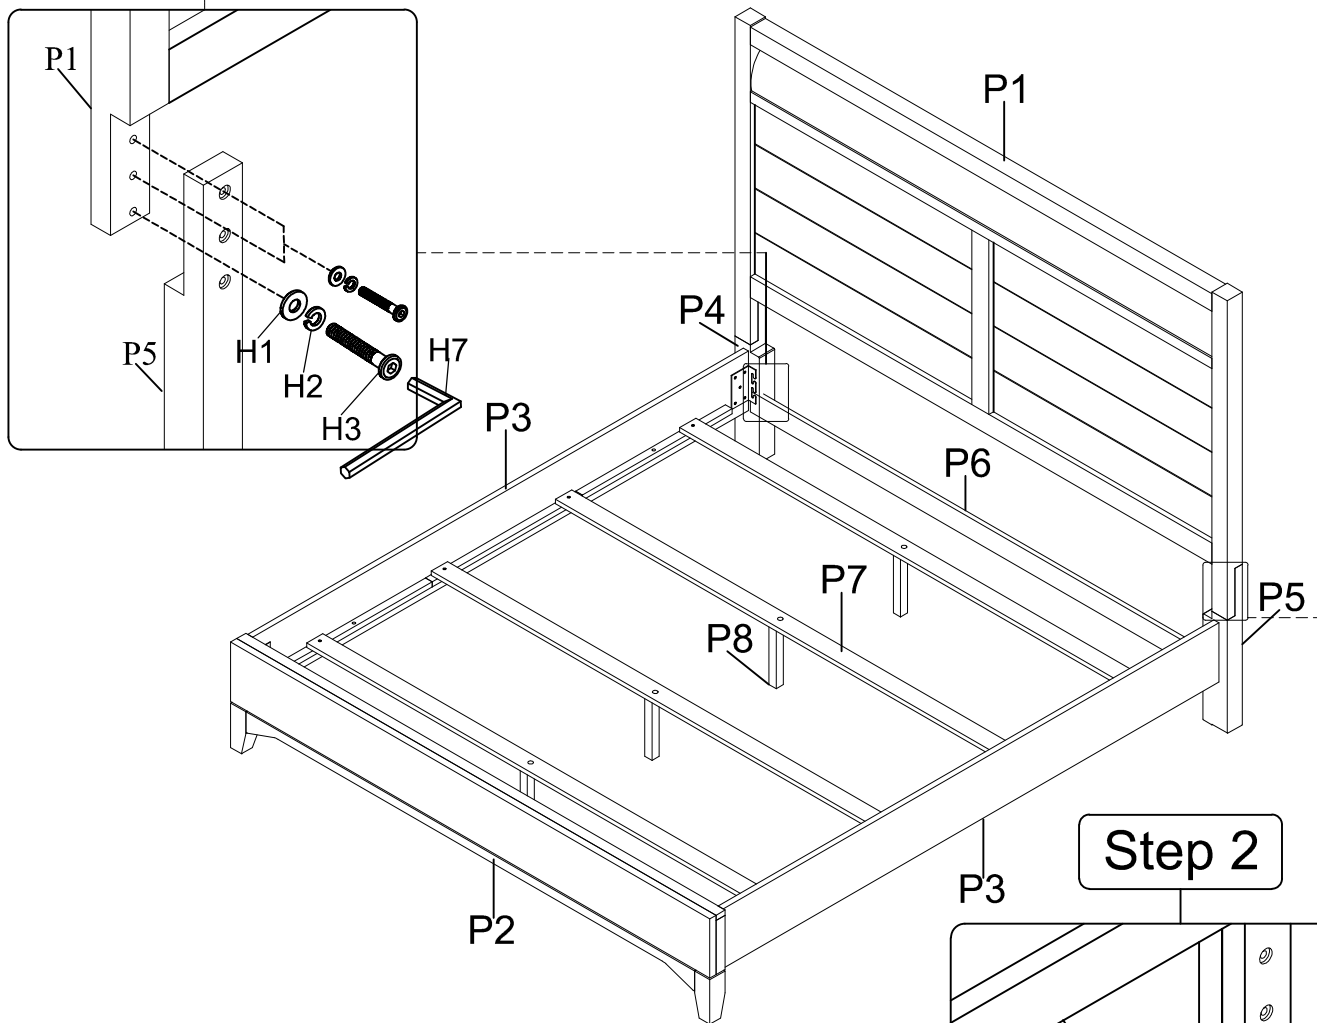

ASSEMBLY INSTRUCTIONS

ITEM NO : 1565VC-220-OG / CP / L & 1565VC-221-OG / CP / L & 1565VC-931-OG / CP / L
QUEEN HEADBOARD - GRISTMILL GRAY / COCOA PEARL / FRENCH LINEN
QUEEN FOOTBOARD - GRISTMILL GRAY / COCOA PEARL / FRENCH LINEN
QUEEN / KING - GRISTMILL GRAY / COCOA PEARL / FRENCH LINEN

Thank you for purchasing this quality product. Be sure to check all packing material carefully for small parts that may have come loose inside the carton during shipment

Step 1

Step 2