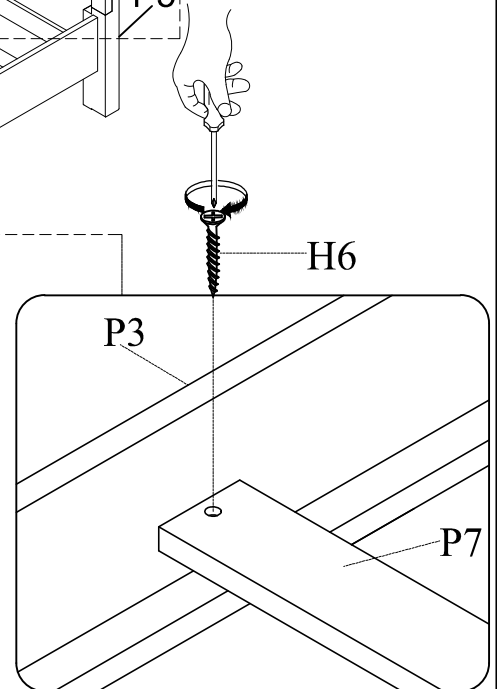

Thank you for purchasing this quality product. Be sure to check all packing material carefully for small parts that may have come loose inside the carton during shipment

Part list				Hardware list			
No.	Drawing	Qty.	Description	No.	Drawing	Qty.	Description
P1		1	Headboard	H1		16	Flat washer Ø5/16" x19mm
P2		1	Footboard	H2		16	Spring washer Ø5/16"
P3		2	Rails	H3		6	Bolt Ø5/16" x 45mm
P4		1	Leg Left	H4		2	Bolt Ø5/16" x 38mm
P5		1	Leg Right	H5		8	Bolt Ø5/16" x 20mm
P6		1	Stretcher	H6		8	Wood screw #4 x 25mm
P7		4	Slats	H7		1	Allen key 4mm
P8		8	Support Legs	H8		1	Straight Allen key 4mm

Step 3

Step 4

Step 5

Step 6

ASSEMBLY INSTRUCTIONS

ITEM NO : 1565VC-410-OG / CP / L

BEDSIDE CHEST - GRISTMILL GRAY / COCOA PEARL / FRENCH LINEN

Thank you for purchasing this quality product. Be sure to check all packing material carefully for small parts that may have come loose inside the carton during shipment

E		Mounting Bracket	2PCS
F		Nylon Restraint	1PC
G		Long screw	1PC
H		Short screw	1PC
I		Plastic wall anchor	1PC

NOTE : ANTI-TIPPING KIT INSTRUCTIONS:
REFER TO KIT'S BAG

ASSEMBLY INSTRUCTIONS

ITEM NO : 1565VC-110-OG / CP / L & 1565VC-510-OG / CP / L

Hardware list			
No.	Drawing	Qty.	Description
H1		8	Flat washer Ø1/4" x19mm
H2		8	Spring washer Ø1/4"
H3		8	Bolt Ø1/4" x 35mm
H4		1	Allen key 4mm
H5		1	Straight Allen key 4mm

Part list			
No.	Drawing	Qty.	Description
P1		1	DRESSER
P2		1	MIRROR
P3		1	Mirror Support