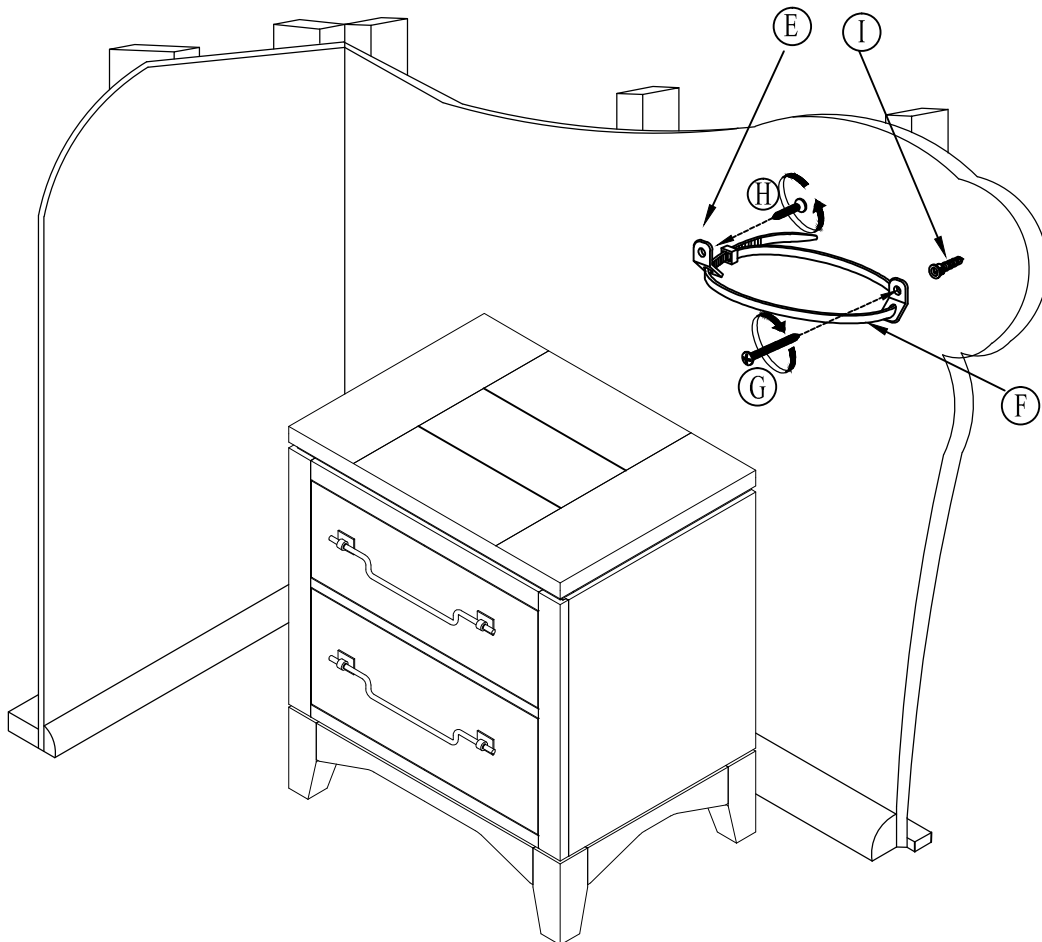

Step 3

Step 4

Step 5

Step 6

ASSEMBLY INSTRUCTIONS

ITEM NO : 1565VC-410-OG / CP / L

BEDSIDE CHEST - GRISTMILL GRAY / COCOA PEARL / FRENCH LINEN

Thank you for purchasing this quality product. Be sure to check all packing material carefully for small parts that may have come loose inside the carton during shipment

E		Mounting Bracket	2PCS
F		Nylon Restraint	1PC
G		Long screw	1PC
H		Short screw	1PC
I		Plastic wall anchor	1PC

NOTE : ANTI-TIPPING KIT INSTRUCTIONS:
REFER TO KIT'S BAG

ASSEMBLY INSTRUCTIONS

ITEM NO : 1565VC-110-OG / CP / L & 1565VC-510-OG / CP / L