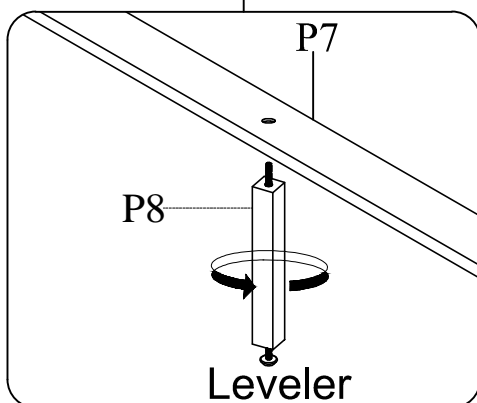

Thank you for purchasing this quality product. Be sure to check all packing material carefully for small parts that may have come loose inside the carton during shipment

Part list				Hardware list			
No.	Drawing	Qty.	Description	No.	Drawing	Qty.	Description
P1		1	Headboard	H1		16	Flat washer Ø5/16" x19mm
P2		1	Footboard	H2		16	Spring washer Ø5/16"
P3		2	Rails	H3		6	Bolt Ø5/16" x 45mm
P4		1	Leg Left	H4		2	Bolt Ø5/16" x 38mm
P5		1	Leg Right	H5		8	Bolt Ø5/16" x 20mm
P6		1	Stretcher	H6		8	Wood screw #4 x 25mm
P7		4	Slats	H7		1	Allen key 4mm
P8		8	Support Legs	H8		1	Straight Allen key 4mm

Step 3

Step 4

Step 5

Step 6

ASSEMBLY INSTRUCTIONS

ITEM NO : 1565VC-410-OG / CP / L

BEDSIDE CHEST - GRISTMILL GRAY / COCOA PEARL / FRENCH LINEN

Thank you for purchasing this quality product. Be sure to check all packing material carefully for small parts that may have come loose inside the carton during shipment