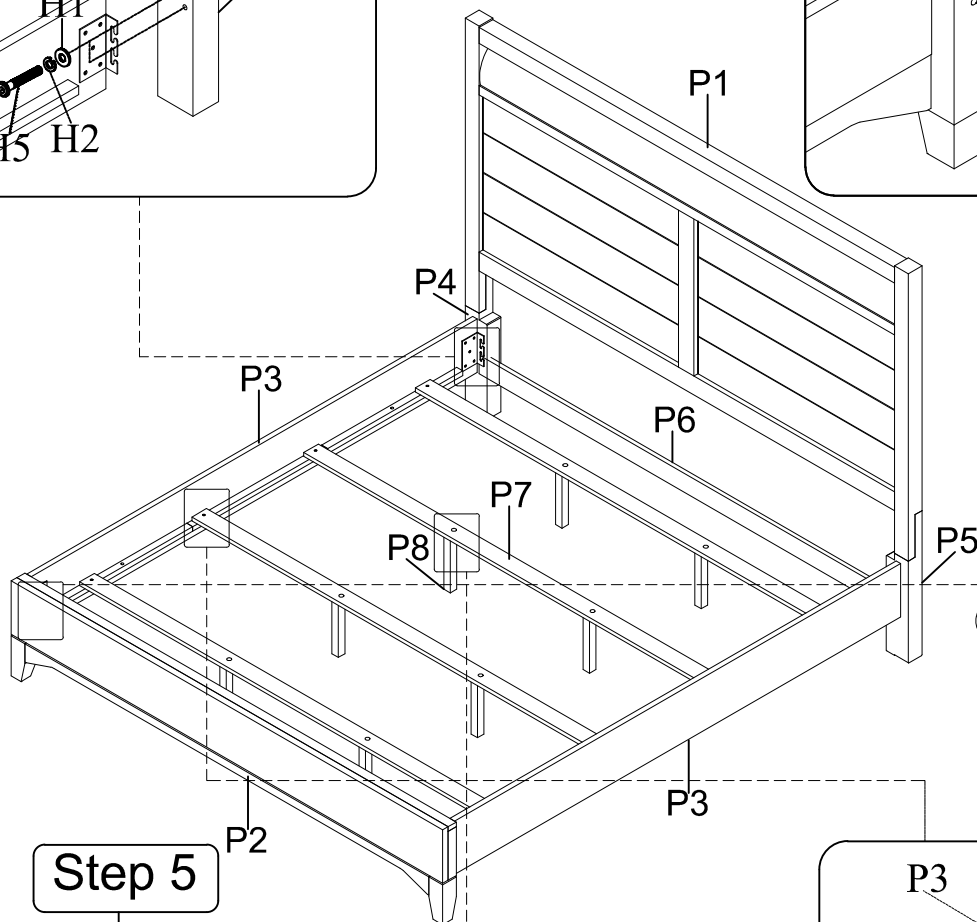

Thank you for purchasing this quality product. Be sure to check all packing material carefully for small parts that may have come loose inside the carton during shipment

Part list				Hardware list			
No.	Drawing	Qty.	Description	No.	Drawing	Qty.	Description
P1		1	Headboard	H1		16	Flat washer Ø5/16" x19mm
P2		1	Footboard	H2		16	Spring washer Ø5/16"
P3		2	Rails	H3		6	Bolt Ø5/16" x 45mm
P4		1	Leg Left	H4		2	Bolt Ø5/16" x 38mm
P5		1	Leg Right	H5		8	Bolt Ø5/16" x 20mm
P6		1	Stretcher	H6		8	Wood screw #4 x 25mm
P7		4	Slats	H7		1	Allen key 4mm
P8		8	Support Legs	H8		1	Straight Allen key 4mm

ASSEMBLY INSTRUCTIONS

ITEM NO : 1565VC-225-OG / CP / L & 1565VC-226-OG / CP / L & 1565VC-931-OG / CP / L

KING HEADBOARD - GRISTMILL GRAY / COCOA PEARL / FRENCH LINEN

KING FOOTBOARD - GRISTMILL GRAY / COCOA PEARL / FRENCH LINEN

Step 3

Step 4

Step 5

Step 6

ASSEMBLY INSTRUCTIONS

ITEM NO : 1565VC-410-OG / CP / L

BEDSIDE CHEST - GRISTMILL GRAY / COCOA PEARL / FRENCH LINEN

Thank you for purchasing this quality product. Be sure to check all packing material carefully for small parts that may have come loose inside the carton during shipment