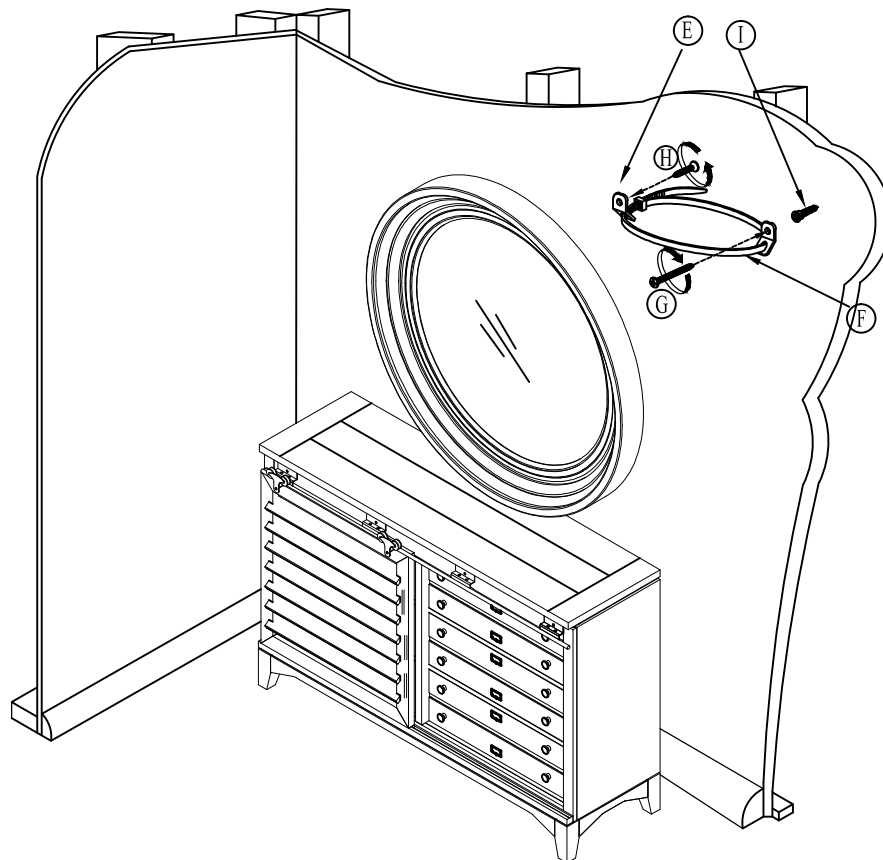

ASSEMBLY INSTRUCTIONS

ITEM NO : 1565VC-110-OG / CP / L & 1565VC-510-OG / CP / L

SLIDING DOOR DRESSER - GRISTMILL GRAY / COCOA PEARL / FRENCH LINEN

DEEP DISH MIRROR - GRISTMILL GRAY / COCOA PEARL / FRENCH LINEN

Thank you for purchasing this quality product. Be sure to check all packing material carefully for small parts that may have come loose inside the carton during shipment

Hardware list			
No.	Drawing	Qty.	Description
H1		8	Flat washer Ø1/4" x19mm
H2		8	Spring washer Ø1/4"
H3		8	Bolt Ø1/4" x 35mm
H4		1	Allen key 4mm
H5		1	Straight Allen key 4mm

Part list			
No.	Drawing	Qty.	Description
P1		1	DRESSER
P2		1	MIRROR
P3		1	Mirror Support

E		Mounting Bracket	2PCS
F		Nylon Restraint	1PC
G		Long screw	1PC
H		Short screw	1PC
I		Plastic wall anchor	1PC

NOTE : ANTI-TIPPING KIT INSTRUCTIONS:
REFER TO KIT'S BAG