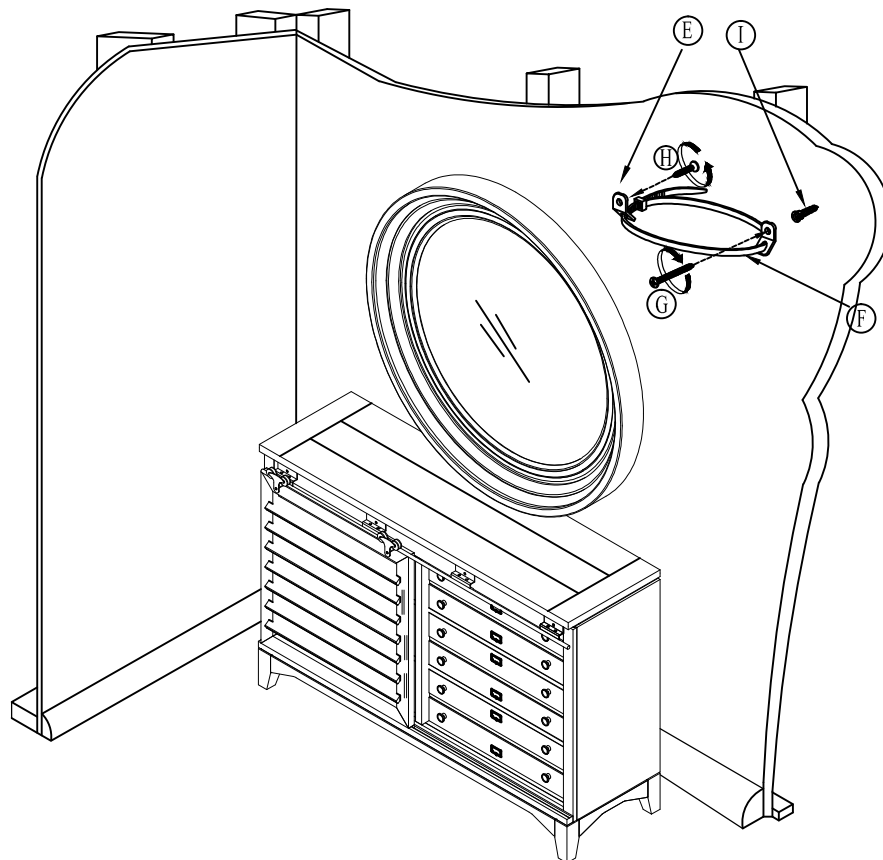

# ASSEMBLY INSTRUCTIONS

ITEM NO : 1565VC-110-OG / CP / L & 1565VC-510-OG / CP / L

SLIDING DOOR DRESSER - GRISTMILL GRAY / COCOA PEARL / FRENCH LINEN

DEEP DISH MIRROR - GRISTMILL GRAY / COCOA PEARL / FRENCH LINEN

Thank you for purchasing this quality product. Be sure to check all packing material carefully for small parts that may have come loose inside the carton during shipment

Hardware list			
No.	Drawing	Qty.	Description
H1		8	Flat washer Ø1/4" x19mm
H2		8	Spring washer Ø1/4"
H3		8	Bolt Ø1/4" x 35mm
H4		1	Allen key 4mm
H5		1	Straight Allen key 4mm

Part list			
No.	Drawing	Qty.	Description
P1		1	DRESSER
P2		1	MIRROR
P3		1	Mirror Support

E		Mounting Bracket	2PCS
F		Nylon Restraint	1PC
G		Long screw	1PC
H		Short screw	1PC
I		Plastic wall anchor	1PC