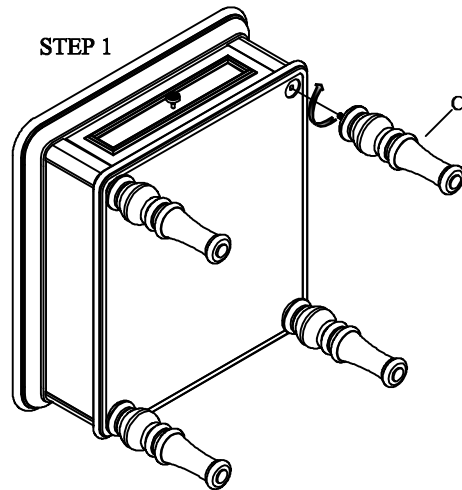

ASSEMBLY INSTRUCTIONS

**ITEM NO: OVC100-RDT6 END TABLE-CHARLESTON WHITE
OVC400-RDT6 END TABLE-CHARLESTON BLACK**

Thank you for purchasing this quality product. Be sure to check all packing material carefully for small parts that may have come loose inside the carton during shipment.

PARTS LIST:			
No.	Description	Sketch	Quantity
A	Table Top		1 pc
B	Bottom Frame		1 pc
C	Upper Leg		4 pcs
D	Lower Leg		4 pcs

STEP 1

STEP 2

STEP 3

MADE IN VIETNAM