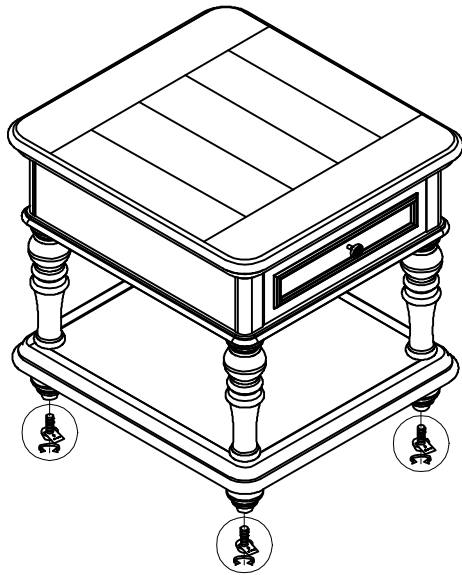

ASSEMBLY INSTRUCTIONS

**ITEM NO: OVC100-RDT6 END TABLE-CHARLESTON WHITE
OVC400-RDT6 END TABLE-CHARLESTON BLACK**

Thank you for purchasing this quality product. Be sure to check all packing material carefully for small parts that may have come loose inside the carton during shipment.

PARTS LIST:			
No.	Description	Sketch	Quantity
A	Table Top		1 pc
B	Bottom Frame		1 pc
C	Upper Leg		4 pcs
D	Lower Leg		4 pcs

STEP 1

STEP 2

STEP 3

MADE IN VIETNAM