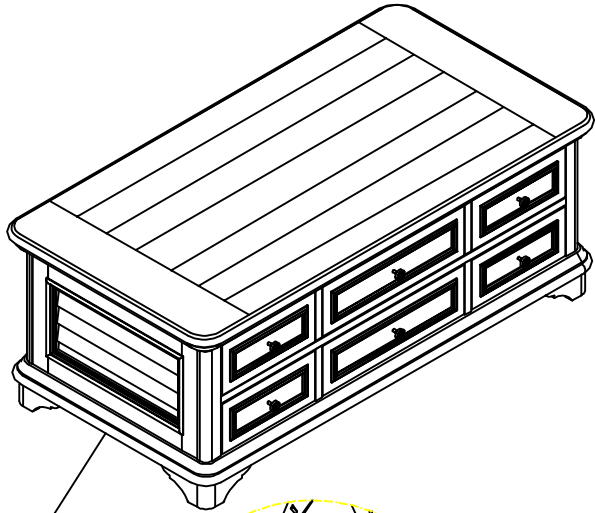

ASSEMBLY INSTRUCTIONS

**ITEM NO: OVC100-RLC3 LFT TP CKTL TBL-CHARLESTON WHITE
OVC400-RLC3 LFT TP CKTL TBL-CHARLESTON BLACK**

Thank you for purchasing this quality product. Be sure to check all packing material carefully for small parts that may have come loose inside the carton during shipment.

PARTS LIST:			
No.	Description	Sketch	Quantity
A	Cocktail Table		1 pc
B	Top		1 pc

A

B

Important! Put metal lock into place as shown when top is raised, this will keep the top from lowering.

Release latch before lowering the table top.