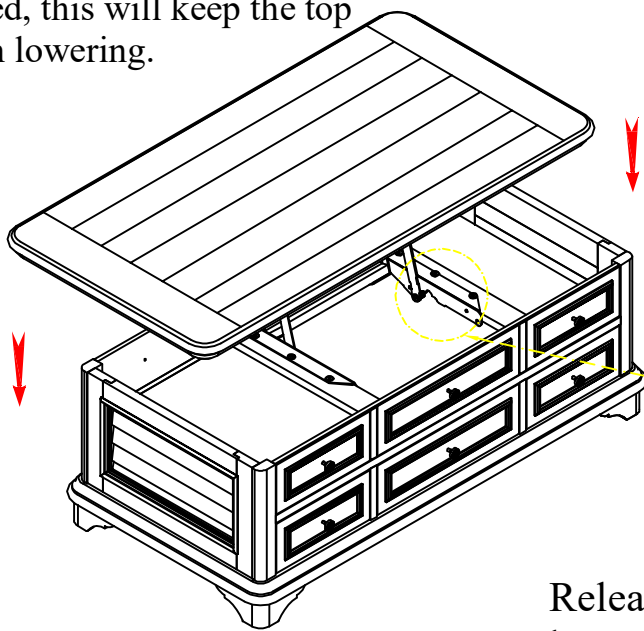

ASSEMBLY INSTRUCTIONS

**ITEM NO: OVC100-RLC3 LFT TP CKTL TBL-CHARLESTON WHITE
OVC400-RLC3 LFT TP CKTL TBL-CHARLESTON BLACK**

Thank you for purchasing this quality product. Be sure to check all packing material carefully for small parts that may have come loose inside the carton during shipment.

PARTS LIST:			
No.	Description	Sketch	Quantity
A	Cocktail Table		1 pc
B	Top		1 pc

A

B

Important! Put metal lock into place as shown when top is raised, this will keep the top from lowering.

Release latch before lowering the table top.