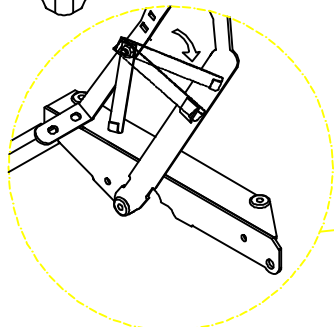

ASSEMBLY INSTRUCTIONS

**ITEM NO: OVC100-RLC3 LFT TP CKTL TBL-CHARLESTON WHITE
OVC400-RLC3 LFT TP CKTL TBL-CHARLESTON BLACK**

Thank you for purchasing this quality product. Be sure to check all packing material carefully for small parts that may have come loose inside the carton during shipment.

PARTS LIST:			
No.	Description	Sketch	Quantity
A	Cocktail Table		1 pc
B	Top		1 pc

A

B

Important! Put metal lock into place as shown when top is raised, this will keep the top from lowering.

Release latch before lowering the table top.