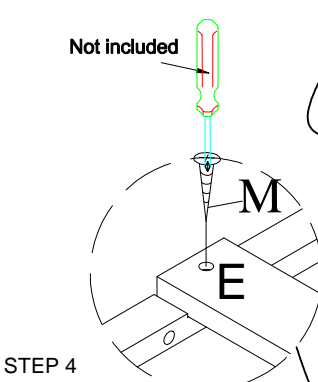

Thank you for purchasing this quality product. Be sure to check all packing material carefully for small parts that may have come loose inside the carton during shipment.

PARTS LIST:

No.	Description	Sketch	Quantity
A	Headboard Panel		1pc
B	Finial		2 pcs
C	RSF Leg		1pc
D	LFS Leg		1pc
E	Middle Rail		1pc

HARDWARE LIST:

No.	Description	Sketch	Size	Quantity
F	Bolt		Ø5/16"X18X1-3/4"	10 pcs
G	Flat washer		Ø5/16"X16mm X2mm	10 pcs
H	Spring washer		Ø5/16"X12mm X2mm	10 pcs
I	Allen wrench		4mm	1 pc
J	Allen wrench		4mm	1 pc

STEP 2

STEP 1

STEP 3

MADE IN VIETNAM

EXCLUSIVE AMERICAN SIGNATURE DESIGN-DO NOT REPRODUCE WITHOUT WRITTEN PERMISSION

ASSEMBLY INSTRUCTIONS

ITEM NO: BVC100 5PSTH/BVC100 5PSTF/BVC100 56LSSR/BVC100 56RSSR CHARLESTON WHITE
 BVC200 5PSTH/BVC200 5PSTF/BVC200 56LSSR/BVC200 56RSSR CHARLESTON GRAY
 BVC300 5PSTH/BVC300 5PSTF/BVC300 56LSSR/BVC300 56RSSR CHARLESTON TOBCC
 QUEEN POST HB/QUEEN POST FB W/SLT
 Q/K LEFT STRG RAIL/Q/K RIGHT STRG RAIL

HARDWARE LIST:				
No.	Description	Sketch	Size	Quantity
H	Threaded rod		Ø5/16"X89mm	8 pcs
I	Spring Washer		Ø5/16"X12mm X2mm	8 pcs
J	Flat Washer		Ø5/16"X16mm X2mm	8 pcs
K	Hex Nut		Ø5/16"X12mm	8 pcs
L	Half moon washers		29X15X7.5mm	8 pcs
M	Wood Screw		8X25mm	26 pcs
N	Open-head Wrench			1 pcs