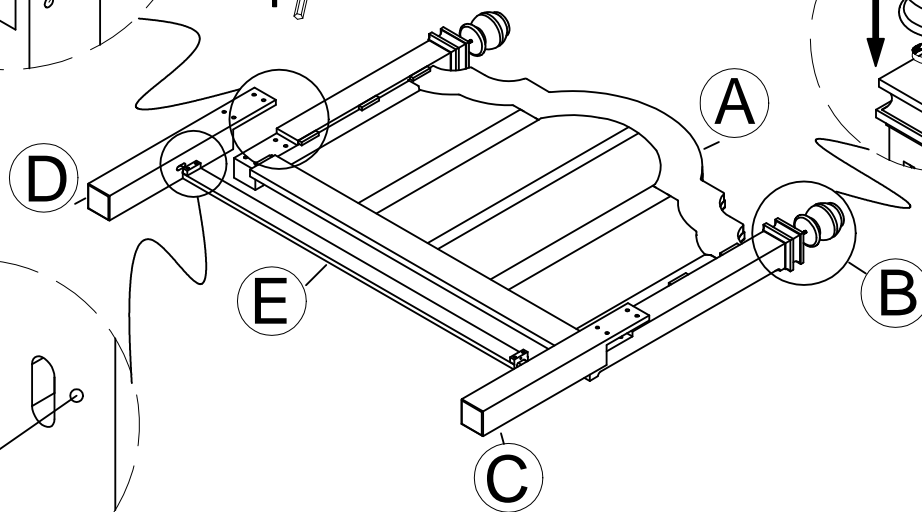

Thank you for purchasing this quality product. Be sure to check all packing material carefully for small parts that may have come loose inside the carton during shipment.

PARTS LIST:

No.	Description	Sketch	Quantity
A	Headboard Panel		1pc
B	Finial		2 pcs
C	RSF Leg		1pc
D	LFS Leg		1pc
E	Middle Rail		1pc

HARDWARE LIST:

No.	Description	Sketch	Size	Quantity
F	Bolt		Ø5/16"X18X1-3/4"	10 pcs
G	Flat washer		Ø5/16"X16mm X2mm	10 pcs
H	Spring washer		Ø5/16"X12mm X2mm	10 pcs
I	Allen wrench		4mm	1 pc
J	Allen wrench		4mm	1 pc

STEP 2

STEP 1

STEP 3

MADE IN VIETNAM

EXCLUSIVE AMERICAN SIGNATURE DESIGN-DO NOT REPRODUCE WITHOUT WRITTEN PERMISSION

ASSEMBLY INSTRUCTIONS

ITEM NO: BVC100 5PSTH/BVC100 5PSTF/BVC100 56LSSR/BVC100 56RSSR CHARLESTON WHITE
 BVC200 5PSTH/BVC200 5PSTF/BVC200 56LSSR/BVC200 56RSSR CHARLESTON GRAY
 BVC300 5PSTH/BVC300 5PSTF/BVC300 56LSSR/BVC300 56RSSR CHARLESTON TOBCC
 QUEEN POST HB/QUEEN POST FB W/SLT
 Q/K LEFT STRG RAIL/Q/K RIGHT STRG RAIL

HARDWARE LIST:				
No.	Description	Sketch	Size	Quantity
H	Threaded rod		Ø5/16"X89mm	8 pcs
I	Spring Washer		Ø5/16"X12mm X2mm	8 pcs
J	Flat Washer		Ø5/16"X16mm X2mm	8 pcs
K	Hex Nut		Ø5/16"X12mm	8 pcs
L	Half moon washers		29X15X7.5mm	8 pcs
M	Wood Screw		8X25mm	26 pcs
N	Open-head Wrench			1 pcs