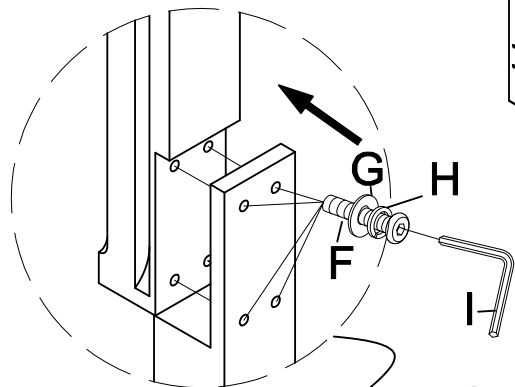

Thank you for purchasing this quality product. Be sure to check all packing material carefully for small parts that may have come loose inside the carton during shipment.

PARTS LIST:

No.	Description	Sketch	Quantity
A	Headboard Panel		1pc
B	Finial		2 pcs
C	RSF Leg		1pc
D	LFS Leg		1pc
E	Middle Rail		1pc

HARDWARE LIST:

No.	Description	Sketch	Size	Quantity
F	Bolt		Ø5/16"X18X1-3/4"	10 pcs
G	Flat washer		Ø5/16"X16mm X2mm	10 pcs
H	Spring washer		Ø5/16"X12mm X2mm	10 pcs
I	Allen wrench		4mm	1 pc
J	Allen wrench		4mm	1 pc

HARDWARE LIST:				
No.	Description	Sketch	Size	Quantity
H	Threaded rod		Ø5/16"X89mm	8 pcs
I	Spring Washer		Ø5/16"X12mm X2mm	8 pcs
J	Flat Washer		Ø5/16"X16mm X2mm	8 pcs
K	Hex Nut		Ø5/16"X12mm	8 pcs
L	Half moon washers		29X15X7.5mm	8 pcs
M	Wood Screw		8X25mm	26 pcs
N	Open-head Wrench			1 pcs