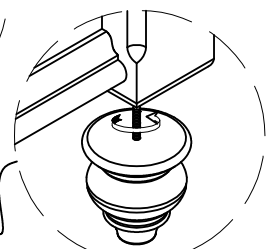

HARDWARE LIST:

No.	Description	Sketch	Size	Quantity
F	Bolt		Ø5/16"X18X1-3/4"	10 pcs
G	Flat washer		Ø5/16"X16mm X2mm	10 pcs
H	Spring washer		Ø5/16"X12mm X2mm	10 pcs
I	Allen wrench		4mm	1 pc
J	Allen wrench		4mm	1 pc

STEP 2

STEP 1

STEP 3

MADE IN VIETNAM

EXCLUSIVE AMERICAN SIGNATURE DESIGN-DO NOT REPRODUCE WITHOUT WRITTEN PERMISSION

ASSEMBLY INSTRUCTIONS

ITEM NO: BVC100 5PSTH/BVC100 5PSTF/BVC100 56LSSR/BVC100 56RSSR CHARLESTON WHITE
 BVC200 5PSTH/BVC200 5PSTF/BVC200 56LSSR/BVC200 56RSSR CHARLESTON GRAY
 BVC300 5PSTH/BVC300 5PSTF/BVC300 56LSSR/BVC300 56RSSR CHARLESTON TOBCC
 QUEEN POST HB/QUEEN POST FB W/SLT
 Q/K LEFT STRG RAIL/Q/K RIGHT STRG RAIL

HARDWARE LIST:				
No.	Description	Sketch	Size	Quantity
H	Threaded rod		Ø5/16"X89mm	8 pcs
I	Spring Washer		Ø5/16"X12mm X2mm	8 pcs
J	Flat Washer		Ø5/16"X16mm X2mm	8 pcs
K	Hex Nut		Ø5/16"X12mm	8 pcs
L	Half moon washers		29X15X7.5mm	8 pcs
M	Wood Screw		8X25mm	26 pcs
N	Open-head Wrench			1 pcs