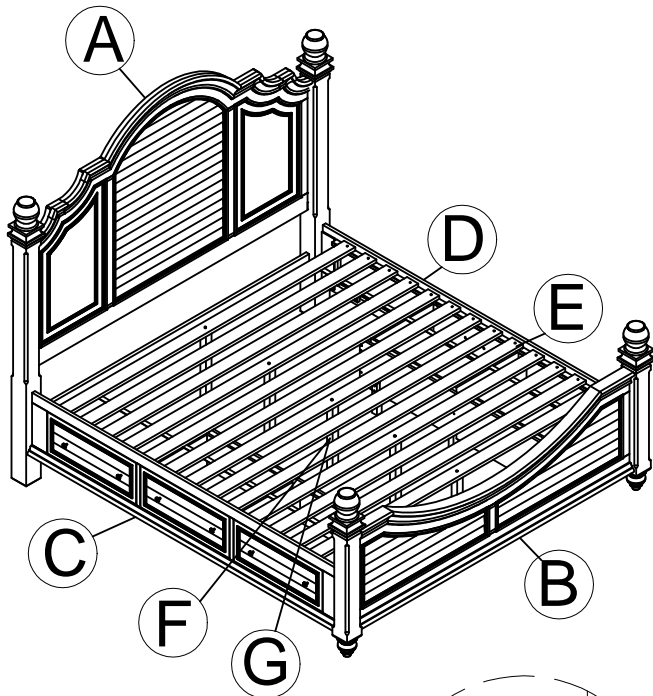

ASSEMBLY INSTRUCTIONS

ITEM NO: BVC100 5PSTH/BVC100 5PSTF/BVC100 56LSSR/BVC100 56RSSR CHARLESTON WHITE
BVC200 5PSTH/BVC200 5PSTF/BVC200 56LSSR/BVC200 56RSSR CHARLESTON GRAY
BVC300 5PSTH/BVC300 5PSTF/BVC300 56LSSR/BVC300 56RSSR CHARLESTON TOBCC
QUEEN POST HB/QUEEN POST FB W/SLT
Q/K LEFT STRG RAIL/Q/K RIGHT STRG RAIL

Thank you for purchasing this quality product. Be sure to check all packing material carefully for small parts that may have come loose inside the carton during shipment.

TOOLS REQUIRED (NOT PROVIDED)	
Screw Driver	

PARTS LIST:			
No.	Description	Sketch	Quantity
A	Headboard		1 pc
B	Footboard		1 pc
C	Left Storage Rail		1 pc
D	Right Storage Rail		1 pc
E	Roll Slats (13 slats)		1 set
F	Upper Support Leg		5 pcs
G	Lower Support Leg		5 pcs

HARDWARE LIST:				
No.	Description	Sketch	Size	Quantity
H	Threaded rod		Ø5/16"X89mm	8 pcs
I	Spring Washer		Ø5/16"X12mm X2mm	8 pcs
J	Flat Washer		Ø5/16"X16mm X2mm	8 pcs
K	Hex Nut		Ø5/16"X12mm	8 pcs
L	Half moon washers		29X15X7.5mm	8 pcs
M	Wood Screw		8X25mm	26 pcs
N	Open-head Wrench			1 pcs

MADE IN VIETNAM