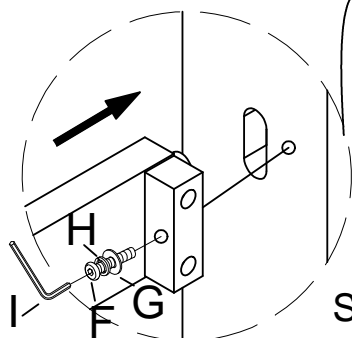

AMERICAN SIGNATURE, INC.

ASSEMBLY INSTRUCTIONS

ITEM NO: BVC100 5PSTH/BVC100 6PSTH CHARLESTON WHITE
BVC200 5PSTH/BVC200 6PSTH CHARLESTON GRAY
BVC300 5PSTH/BVC300 6PSTH CHARLESTON TOBCC
QUEEN POST HB / KING POST HB

Thank you for purchasing this quality product. Be sure to check all packing material carefully for small parts that may have come loose inside the carton during shipment.

PARTS LIST:

No.	Description	Sketch	Quantity
A	Headboard Panel		1pc
B	Finial		2 pcs
C	RSF Leg		1pc
D	LFS Leg		1pc
E	Middle Rail		1pc

HARDWARE LIST:

No.	Description	Sketch	Size	Quantity
F	Bolt		Ø5/16"X18X1-3/4"	10 pcs
G	Flat washer		Ø5/16"X16mm X2mm	10 pcs
H	Spring washer		Ø5/16"X12mm X2mm	10 pcs
I	Allen wrench		4mm	1 pc
J	Allen wrench		4mm	1 pc

STEP 2

STEP 1

STEP 3

MADE IN VIETNAM

EXCLUSIVE AMERICAN SIGNATURE DESIGN-DO NOT REPRODUCE WITHOUT WRITTEN PERMISSION