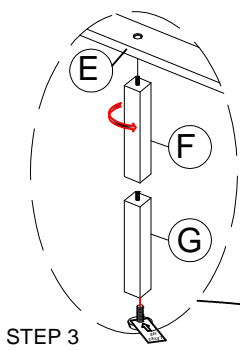

Thank you for purchasing this quality product. Be sure to check all packing material carefully for small parts that may have come loose inside the carton during shipment.

PARTS LIST:

No.	Description	Sketch	Quantity
A	Headboard Panel		1pc
B	Finial		2 pcs
C	RSF Leg		1pc
D	LFS Leg		1pc
E	Middle Rail		1pc

HARDWARE LIST:

No.	Description	Sketch	Size	Quantity
F	Bolt		Ø5/16"X18X1-3/4"	10 pcs
G	Flat washer		Ø5/16"X16mm X2mm	10 pcs
H	Spring washer		Ø5/16"X12mm X2mm	10 pcs
I	Allen wrench		4mm	1 pc
J	Allen wrench		4mm	1 pc

STEP 2

STEP 1

STEP 3

MADE IN VIETNAM

EXCLUSIVE AMERICAN SIGNATURE DESIGN-DO NOT REPRODUCE WITHOUT WRITTEN PERMISSION

ASSEMBLY INSTRUCTIONS

ITEM NO: BVC100 5PSTH/BVC100 5PSTF/BVC100 56LSSR/BVC100 56RSSR CHARLESTON WHITE
 BVC200 5PSTH/BVC200 5PSTF/BVC200 56LSSR/BVC200 56RSSR CHARLESTON GRAY
 BVC300 5PSTH/BVC300 5PSTF/BVC300 56LSSR/BVC300 56RSSR CHARLESTON TOBCC
 QUEEN POST HB/QUEEN POST FB W/SLT
 Q/K LEFT STRG RAIL/Q/K RIGHT STRG RAIL

HARDWARE LIST:				
No.	Description	Sketch	Size	Quantity
H	Threaded rod		Ø5/16"X89mm	8 pcs
I	Spring Washer		Ø5/16"X12mm X2mm	8 pcs
J	Flat Washer		Ø5/16"X16mm X2mm	8 pcs
K	Hex Nut		Ø5/16"X12mm	8 pcs
L	Half moon washers		29X15X7.5mm	8 pcs
M	Wood Screw		8X25mm	26 pcs
N	Open-head Wrench			1 pcs