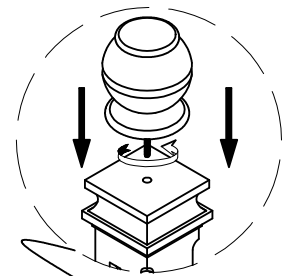

Thank you for purchasing this quality product. Be sure to check all packing material carefully for small parts that may have come loose inside the carton during shipment.

PARTS LIST:

No.	Description	Sketch	Quantity
A	Headboard Panel		1pc
B	Finial		2 pcs
C	RSF Leg		1pc
D	LFS Leg		1pc
E	Middle Rail		1pc

HARDWARE LIST:

No.	Description	Sketch	Size	Quantity
F	Bolt		Ø5/16"X18X1-3/4"	10 pcs
G	Flat washer		Ø5/16"X16mm X2mm	10 pcs
H	Spring washer		Ø5/16"X12mm X2mm	10 pcs
I	Allen wrench		4mm	1 pc
J	Allen wrench		4mm	1 pc

STEP 2

STEP 1

STEP 3

MADE IN VIETNAM

EXCLUSIVE AMERICAN SIGNATURE DESIGN-DO NOT REPRODUCE WITHOUT WRITTEN PERMISSION

ASSEMBLY INSTRUCTIONS

ITEM NO: BVC100 5PSTH/BVC100 5PSTF/BVC100 56LSSR/BVC100 56RSSR CHARLESTON WHITE
 BVC200 5PSTH/BVC200 5PSTF/BVC200 56LSSR/BVC200 56RSSR CHARLESTON GRAY
 BVC300 5PSTH/BVC300 5PSTF/BVC300 56LSSR/BVC300 56RSSR CHARLESTON TOBCC
 QUEEN POST HB/QUEEN POST FB W/SLT
 Q/K LEFT STRG RAIL/Q/K RIGHT STRG RAIL

HARDWARE LIST:				
No.	Description	Sketch	Size	Quantity
H	Threaded rod		Ø5/16"X89mm	8 pcs
I	Spring Washer		Ø5/16"X12mm X2mm	8 pcs
J	Flat Washer		Ø5/16"X16mm X2mm	8 pcs
K	Hex Nut		Ø5/16"X12mm	8 pcs
L	Half moon washers		29X15X7.5mm	8 pcs
M	Wood Screw		8X25mm	26 pcs
N	Open-head Wrench			1 pcs