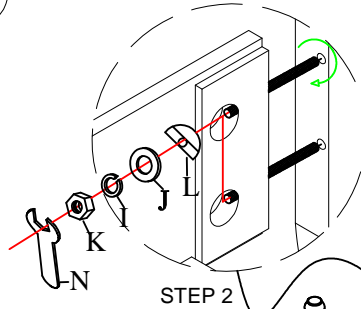

HARDWARE LIST:

No.	Description	Sketch	Size	Quantity
F	Bolt		Ø5/16"X18X1-3/4"	10 pcs
G	Flat washer		Ø5/16"X16mm X2mm	10 pcs
H	Spring washer		Ø5/16"X12mm X2mm	10 pcs
I	Allen wrench		4mm	1 pc
J	Allen wrench		4mm	1 pc

STEP 2

STEP 1

STEP 3

MADE IN VIETNAM

EXCLUSIVE AMERICAN SIGNATURE DESIGN-DO NOT REPRODUCE WITHOUT WRITTEN PERMISSION

ASSEMBLY INSTRUCTIONS

ITEM NO: BVC100 5PSTH/BVC100 5PSTF/BVC100 56LSSR/BVC100 56RSSR CHARLESTON WHITE
 BVC200 5PSTH/BVC200 5PSTF/BVC200 56LSSR/BVC200 56RSSR CHARLESTON GRAY
 BVC300 5PSTH/BVC300 5PSTF/BVC300 56LSSR/BVC300 56RSSR CHARLESTON TOBCC
 QUEEN POST HB/QUEEN POST FB W/SLT
 Q/K LEFT STRG RAIL/Q/K RIGHT STRG RAIL

HARDWARE LIST:				
No.	Description	Sketch	Size	Quantity
H	Threaded rod		Ø5/16"X89mm	8 pcs
I	Spring Washer		Ø5/16"X12mm X2mm	8 pcs
J	Flat Washer		Ø5/16"X16mm X2mm	8 pcs
K	Hex Nut		Ø5/16"X12mm	8 pcs
L	Half moon washers		29X15X7.5mm	8 pcs
M	Wood Screw		8X25mm	26 pcs
N	Open-head Wrench			1 pcs