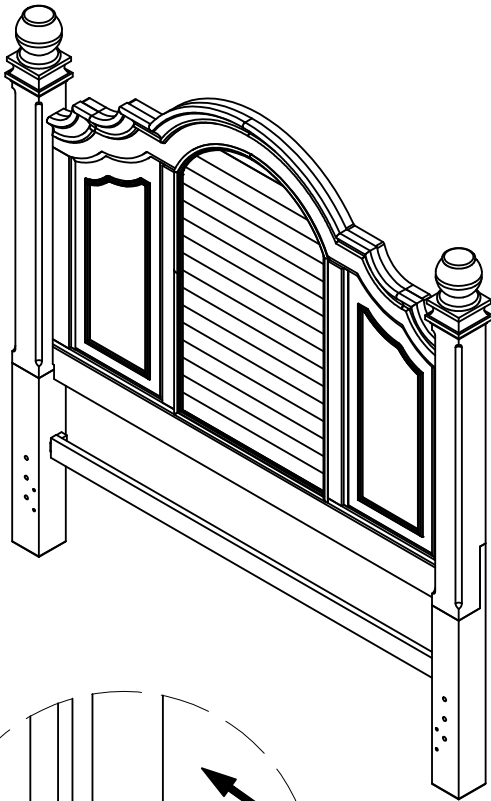

AMERICAN SIGNATURE, INC.

ASSEMBLY INSTRUCTIONS

ITEM NO: BVC100 5PSTH/BVC100 6PSTH CHARLESTON WHITE
BVC200 5PSTH/BVC200 6PSTH CHARLESTON GRAY
BVC300 5PSTH/BVC300 6PSTH CHARLESTON TOBCC
QUEEN POST HB / KING POST HB

Thank you for purchasing this quality product. Be sure to check all packing material carefully for small parts that may have come loose inside the carton during shipment.

PARTS LIST:

No.	Description	Sketch	Quantity
A	Headboard Panel		1pc
B	Finial		2 pcs
C	RSF Leg		1pc
D	LFS Leg		1pc
E	Middle Rail		1pc