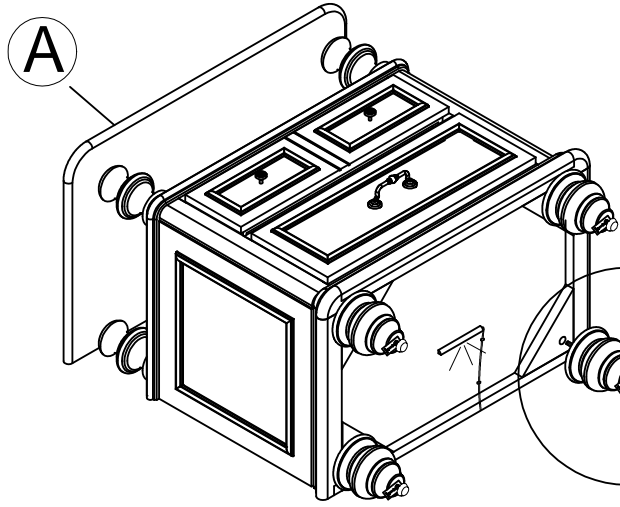

AMERICAN SIGNATURE, INC.

ASSEMBLY INSTRUCTIONS

ITEM NO: BVC100 ON CHARLESTON WHITE
BVC200 ON CHARLESTON GRAY
BVC300 ON CHARLESTON TOBCC
OPEN TOP NIGHTSTAND USB

Thank you for purchasing this quality product. Be sure to check all packing material carefully for small parts that may have come loose inside the carton during shipment.

PARTS LIST:			
No.	Description	Sketch	Quantity
A	Nightstand		1 pc
B	Leg		4 pcs

MADE IN VIETNAM

EXCLUSIVE AMERICAN SIGNATURE DESIGN-DO NOT REPRODUCE WITHOUT WRITTEN PERMISSION