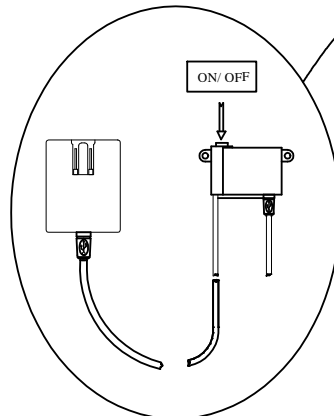

AMERICAN SIGNATURE, INC.

ASSEMBLY INSTRUCTIONS

ITEM NO: BVC100 ON CHARLESTON WHITE
BVC200 ON CHARLESTON GRAY
BVC300 ON CHARLESTON TOBCC
OPEN TOP NIGHTSTAND USB

Thank you for purchasing this quality product. Be sure to check all packing material carefully for small parts that may have come loose inside the carton during shipment.

PARTS LIST:			
No.	Description	Sketch	Quantity
A	Nightstand		1 pc
B	Leg		4 pcs

MADE IN VIETNAM

EXCLUSIVE AMERICAN SIGNATURE DESIGN-DO NOT REPRODUCE WITHOUT WRITTEN PERMISSION