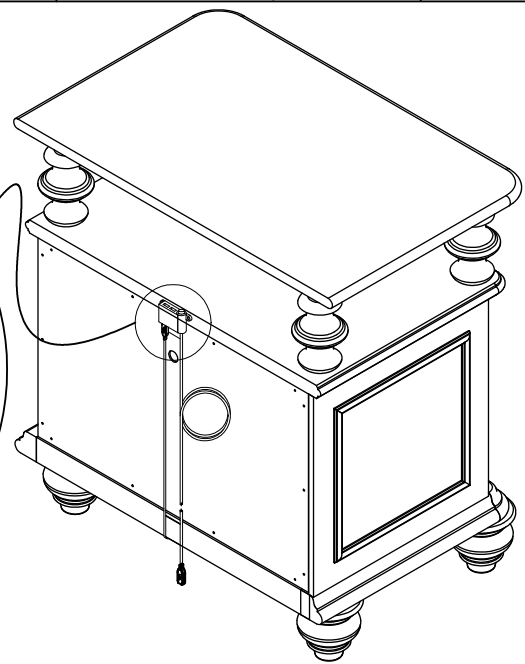

AMERICAN SIGNATURE, INC.

ASSEMBLY INSTRUCTIONS

ITEM NO: BVC100 ON CHARLESTON WHITE
BVC200 ON CHARLESTON GRAY
BVC300 ON CHARLESTON TOBCC
OPEN TOP NIGHTSTAND USB

Thank you for purchasing this quality product. Be sure to check all packing material carefully for small parts that may have come loose inside the carton during shipment.

PARTS LIST:			
No.	Description	Sketch	Quantity
A	Nightstand		1 pc
B	Leg		4 pcs

MADE IN VIETNAM

EXCLUSIVE AMERICAN SIGNATURE DESIGN-DO NOT REPRODUCE WITHOUT WRITTEN PERMISSION