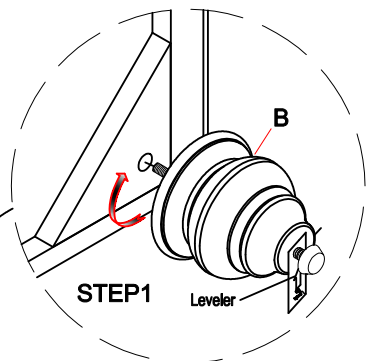

MADE IN VIETNAM

EXCLUSIVE AMERICAN SIGNATURE DESIGN-DO NOT REPRODUCE WITHOUT WRITTEN PERMISSION