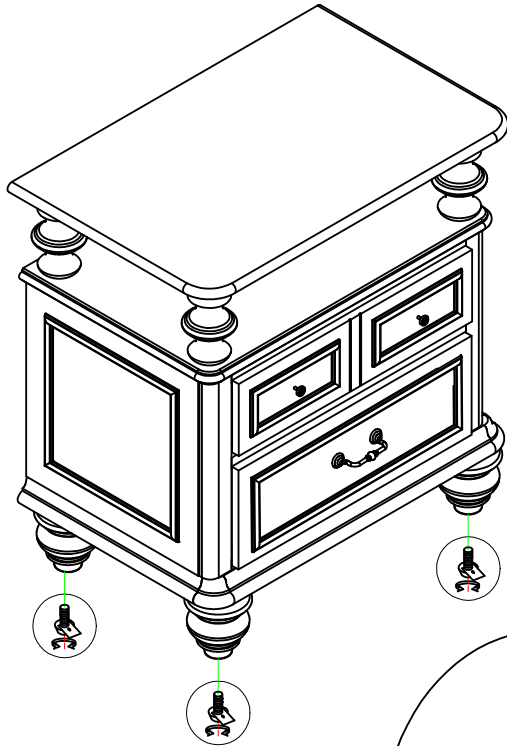

AMERICAN SIGNATURE, INC.

ASSEMBLY INSTRUCTIONS

ITEM NO: BVC100 ON CHARLESTON WHITE
BVC200 ON CHARLESTON GRAY
BVC300 ON CHARLESTON TOBCC
OPEN TOP NIGHTSTAND USB

Thank you for purchasing this quality product. Be sure to check all packing material carefully for small parts that may have come loose inside the carton during shipment.

PARTS LIST:			
No.	Description	Sketch	Quantity
A	Nightstand		1 pc
B	Leg		4 pcs

MADE IN VIETNAM

EXCLUSIVE AMERICAN SIGNATURE DESIGN-DO NOT REPRODUCE WITHOUT WRITTEN PERMISSION