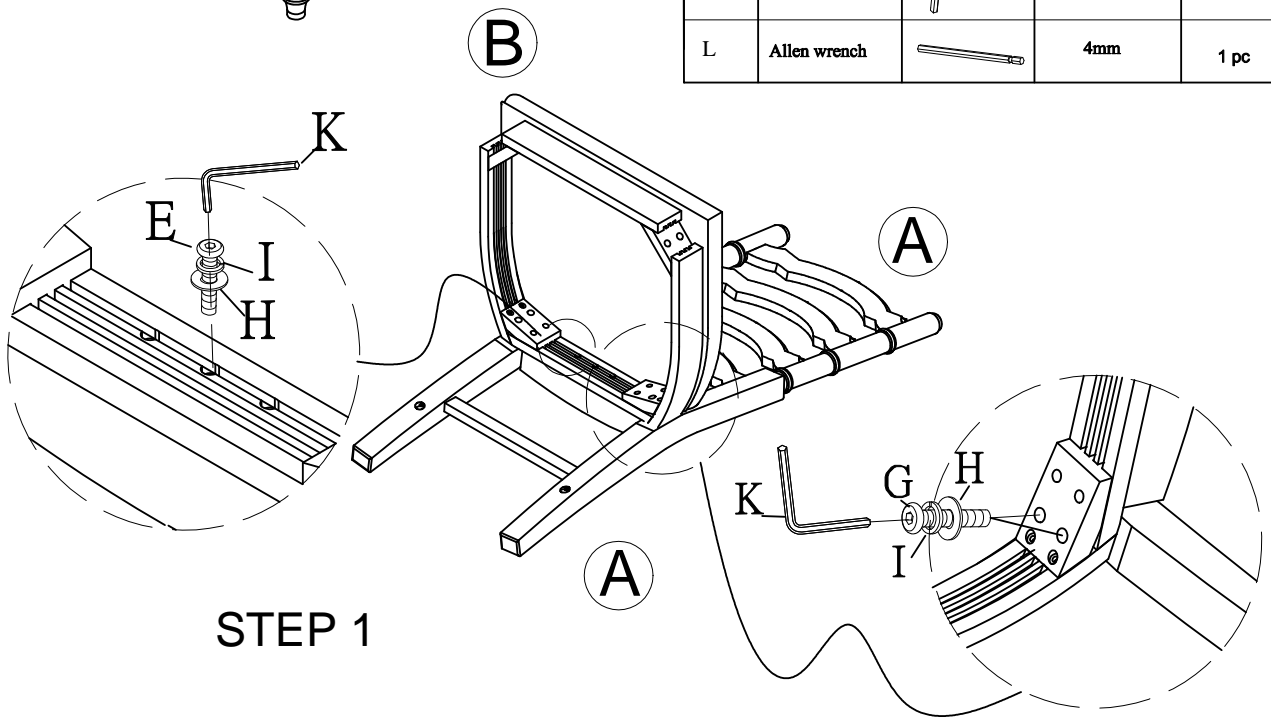

ASSEMBLY INSTRUCTIONS

ITEM NO: DVC100 LDC CHARLESTON WHITE
 DVC200 LDC CHARLESTON GRAY
 DVC300 LDC CHARLESTON TOBCC
 LDRBCK SIDE CHAIR

Thank you for purchasing this quality product. Be sure to check all packing material carefully for small parts that may have come loose inside the carton during shipment.

PARTS LIST:			
No.	Description	Sketch	Quantity
A	Chair Back		1 pc
B	Seat		1 pc
C	Front Leg		2 pcs
D	Stretcher		2 pcs

HARDWARE LIST:				
No.	Description	Sketch	Size	Quantity
E	Bolt		Ø5/16" L 38mm	3 pcs
F	Bolt		Ø5/16" L 44mm	4 pcs
G	Bolt		Ø5/16" L 76mm	4 pcs
H	Flat washer		Ø5/16" X 19mm X 2mm	11 pcs
I	Spring washer		Ø5/16" X 12mm X 2mm	11 pcs
J	Wood Crew		8X38mm	4 pcs
K	Allen wrench		4mm	1 pc
L	Allen wrench		4mm	1 pc

STEP 1

MADE IN VIETNAM

AMERICAN SIGNATURE, INC.

ASSEMBLY INSTRUCTIONS

ITEM NO: DVC100 LDC CHARLESTON WHITE
DVC200 LDC CHARLESTON GRAY
DVC300 LDC CHARLESTON TOBCC
LDRBCK SIDE CHAIR

Thank you for purchasing this quality product. Be sure to check all packing material carefully for small parts that may have come loose inside the carton during shipment.