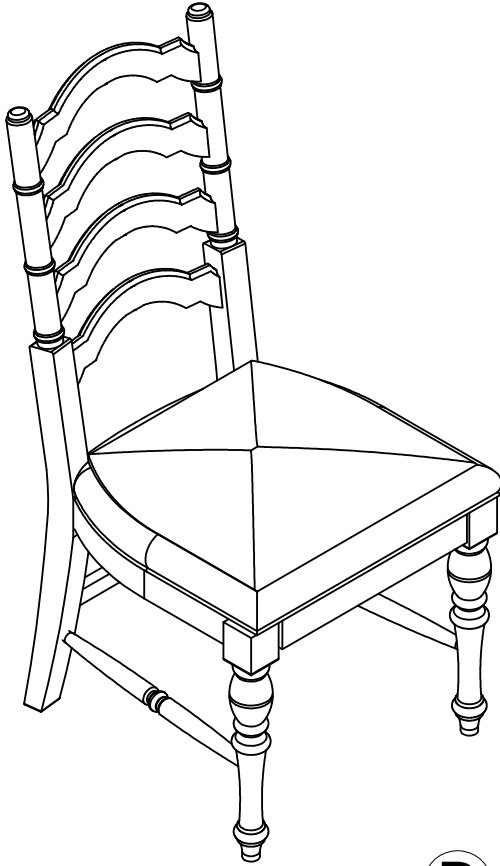

ASSEMBLY INSTRUCTIONS

ITEM NO: DVC100 LDC CHARLESTON WHITE
 DVC200 LDC CHARLESTON GRAY
 DVC300 LDC CHARLESTON TOBCC
 LDRBCK SIDE CHAIR

Thank you for purchasing this quality product. Be sure to check all packing material carefully for small parts that may have come loose inside the carton during shipment.

PARTS LIST:			
No.	Description	Sketch	Quantity
A	Chair Back		1 pc
B	Seat		1 pc
C	Front Leg		2 pcs
D	Stretcher		2 pcs

HARDWARE LIST:				
No.	Description	Sketch	Size	Quantity
E	Bolt		Ø5/16" L 38mm	3 pcs
F	Bolt		Ø5/16" L 44mm	4 pcs
G	Bolt		Ø5/16" L 76mm	4 pcs
H	Flat washer		Ø5/16" X 19mm X 2mm	11 pcs
I	Spring washer		Ø5/16" X 12mm X 2mm	11 pcs
J	Wood Crew		8X38mm	4 pcs
K	Allen wrench		4mm	1 pc
L	Allen wrench		4mm	1 pc