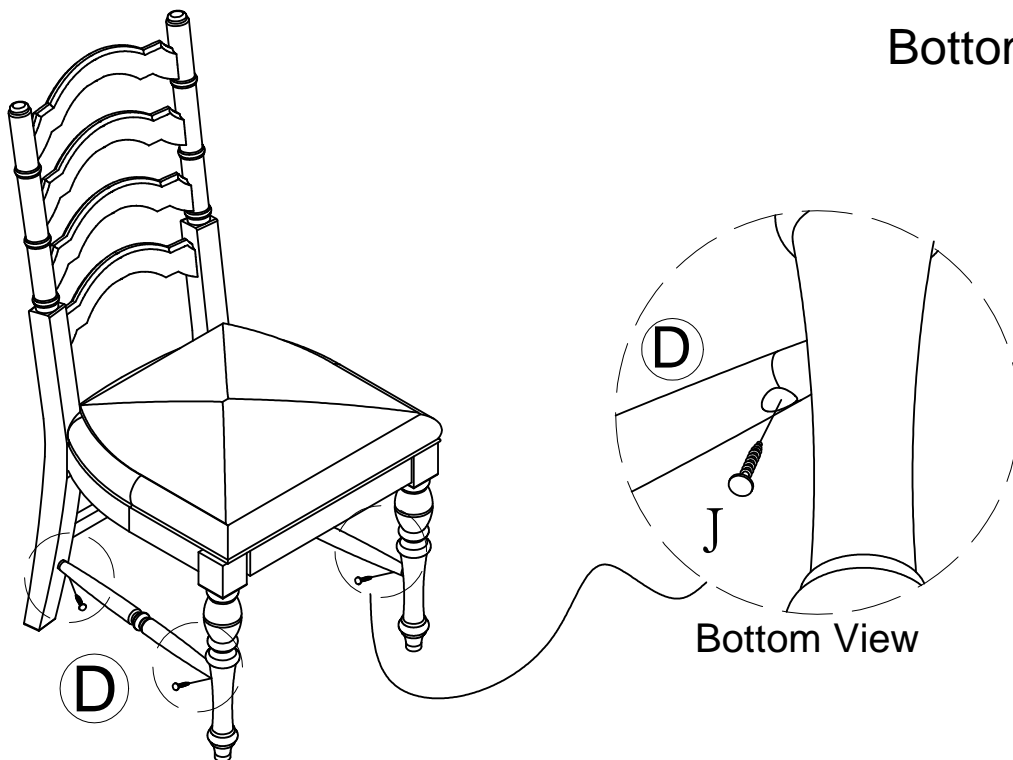

PARTS LIST:			
No.	Description	Sketch	Quantity
A	Chair Back		1 pc
B	Seat		1 pc
C	Front Leg		2 pcs
D	Stretcher		2 pcs

HARDWARE LIST:				
No.	Description	Sketch	Size	Quantity
E	Bolt		Ø5/16" L 38mm	3 pcs
F	Bolt		Ø5/16" L 44mm	4 pcs
G	Bolt		Ø5/16" L 76mm	4 pcs
H	Flat washer		Ø5/16" X 19mm X 2mm	11 pcs
I	Spring washer		Ø5/16" X 12mm X 2mm	11 pcs
J	Wood Crew		8X38mm	4 pcs
K	Allen wrench		4mm	1 pc
L	Allen wrench		4mm	1 pc

STEP 1

MADE IN VIETNAM

AMERICAN SIGNATURE, INC.

ASSEMBLY INSTRUCTIONS

ITEM NO: DVC100 LDC CHARLESTON WHITE
DVC200 LDC CHARLESTON GRAY
DVC300 LDC CHARLESTON TOBCC
LDRBCK SIDE CHAIR

Thank you for purchasing this quality product. Be sure to check all packing material carefully for small parts that may have come loose inside the carton during shipment.