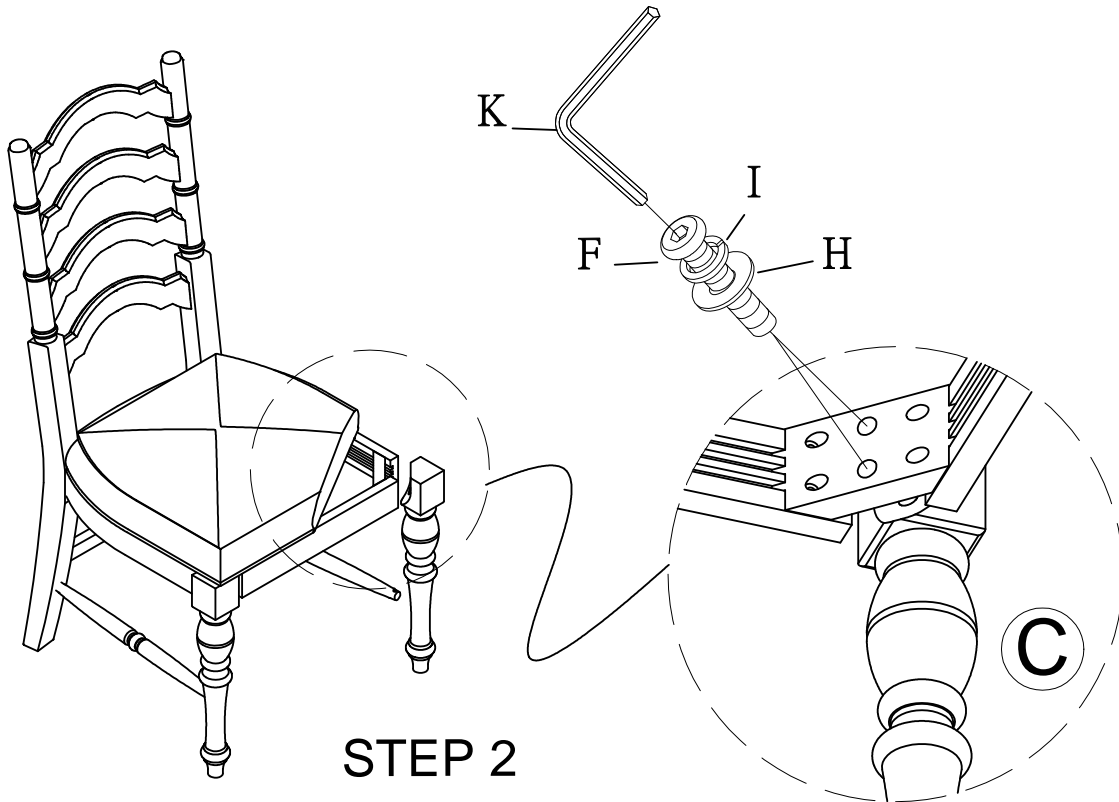

PARTS LIST:			
No.	Description	Sketch	Quantity
A	Chair Back		1 pc
B	Seat		1 pc
C	Front Leg		2 pcs
D	Stretcher		2 pcs

HARDWARE LIST:				
No.	Description	Sketch	Size	Quantity
E	Bolt		Ø5/16" L 38mm	3 pcs
F	Bolt		Ø5/16" L 44mm	4 pcs
G	Bolt		Ø5/16" L 76mm	4 pcs
H	Flat washer		Ø5/16" X 19mm X 2mm	11 pcs
I	Spring washer		Ø5/16" X 12mm X 2mm	11 pcs
J	Wood Crew		8X38mm	4 pcs
K	Allen wrench		4mm	1 pc
L	Allen wrench		4mm	1 pc

STEP 1

MADE IN VIETNAM

AMERICAN SIGNATURE, INC.

ASSEMBLY INSTRUCTIONS

ITEM NO: DVC100 LDC CHARLESTON WHITE
DVC200 LDC CHARLESTON GRAY
DVC300 LDC CHARLESTON TOBCC
LDRBCK SIDE CHAIR

Thank you for purchasing this quality product. Be sure to check all packing material carefully for small parts that may have come loose inside the carton during shipment.