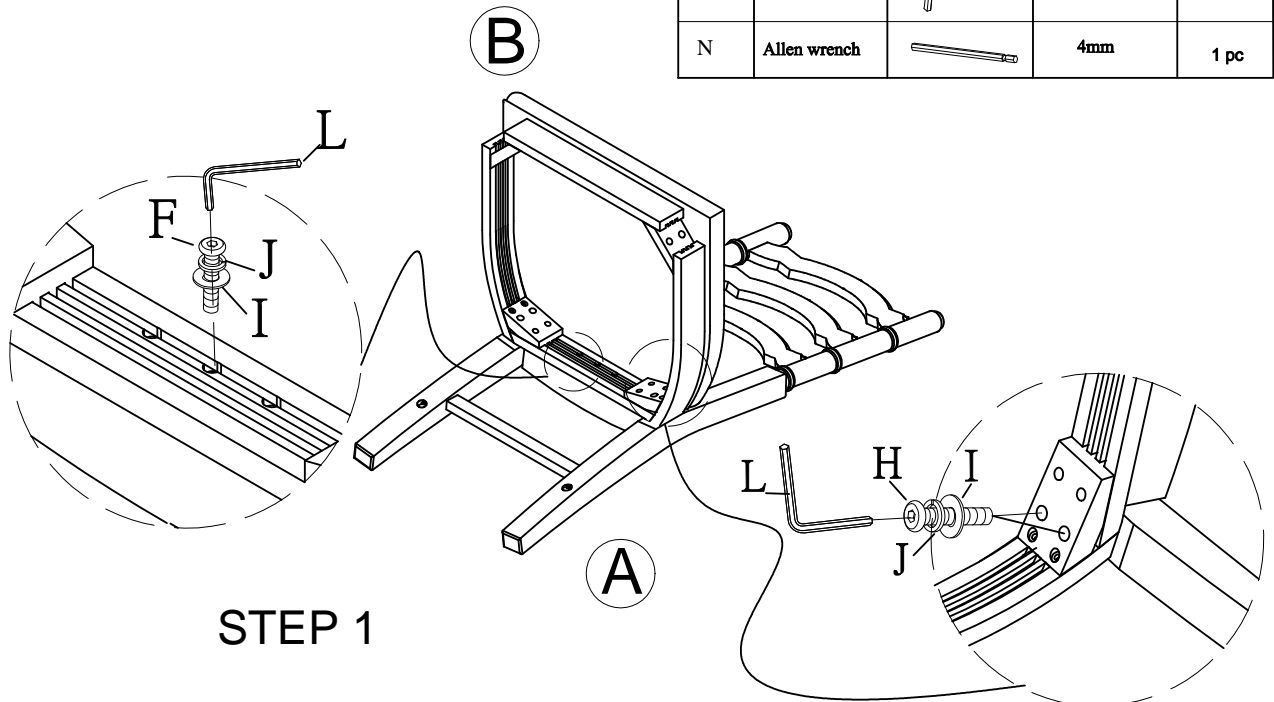

#### HARDWARE LIST:

No.	Description	Sketch	Size	Quantity
F	Bolt		Ø5/16"L 38mm	3 pcs
G	Bolt		Ø5/16"L 44mm	4 pcs
H	Bolt		Ø5/16"L 76mm	4 pcs
I	Flat washer		Ø5/16"X19mm X2mm	11 pcs
J	Spring washer		Ø5/16"X12mm X2mm	11 pcs
K	Wood Crew		8X38mm	6 pcs
L	Allen wrench		4mm	1 pc
N	Allen wrench		4mm	1 pc

### ASSEMBLY INSTRUCTIONS

ITEM NO: DVC100 LGC CHARLESTON WHITE  
DVC200 LGC CHARLESTON GRAY  
DVC300 LGC CHARLESTON TOBCC  
LDRBCK CNTR STOOL

Thank you for purchasing this quality product. Be sure to check all packing material carefully for small parts that may have come loose inside the carton during shipment.

STEP 2

Bottom View

STEP 3

Bottom View

MADE IN VIETNAM

**ASSEMBLY INSTRUCTIONS**  
**ITEM NO: DVC200 LGC-3 PACK CHARLESTON GRAY**  
**LDRBCK CNTR STOOL**

Thank you for purchasing this quality product. Be sure to check all packing material carefully for small parts that may have come loose inside the carton during shipment.

**PARTS LIST:**

No.	Description	Sketch	Quantity
A	Chair Back		1 pc
B	Seat		1 pc
C	Front Leg		2 pcs
D	LSF/RSF Stretcher		2 pcs
E	Front Stretcher		1 pc

**HARDWARE LIST:**

No.	Description	Sketch	Size	Quantity
F	Bolt		Ø5/16"L 38mm	3 pcs
G	Bolt		Ø5/16"L 44mm	4 pcs
H	Bolt		Ø5/16"L 76mm	4 pcs
I	Flat washer		Ø5/16"X19mm X2mm	11 pcs
J	Spring washer		Ø5/16"X12mm X2mm	11 pcs
K	Wood Crew		8X38mm	6 pcs
L	Allen wrench		4mm	1 pc
N	Allen wrench		4mm	1 pc