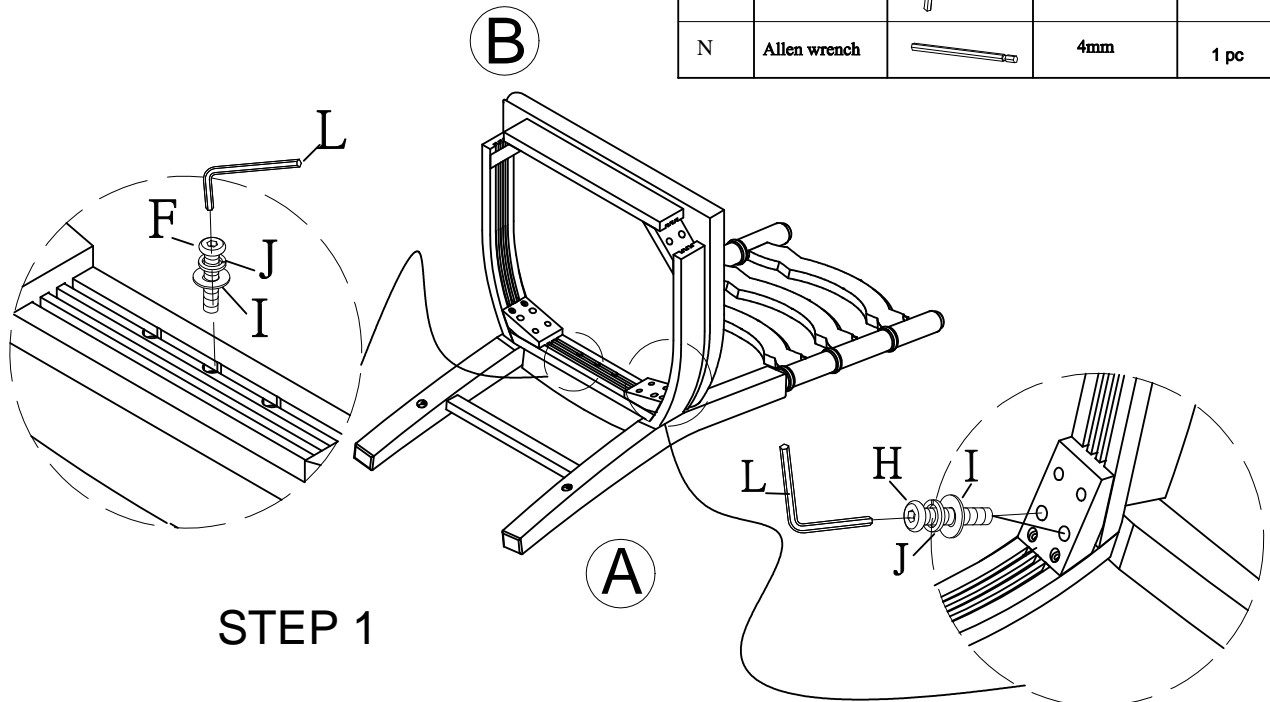

### ASSEMBLY INSTRUCTIONS

ITEM NO: DVC100 LGC CHARLESTON WHITE  
DVC200 LGC CHARLESTON GRAY  
DVC300 LGC CHARLESTON TOBCC  
LDRBCK CNTR STOOL

Thank you for purchasing this quality product. Be sure to check all packing material carefully for small parts that may have come loose inside the carton during shipment.

#### PARTS LIST:

No.	Description	Sketch	Quantity
A	Chair Back		1 pc
B	Seat		1 pc
C	Front Leg		2 pcs
D	LSF/RSF Stretcher		2 pcs
E	Front Stretcher		1 pc

#### HARDWARE LIST:

No.	Description	Sketch	Size	Quantity
F	Bolt		Ø5/16"L 38mm	3 pcs
G	Bolt		Ø5/16"L 44mm	4 pcs
H	Bolt		Ø5/16"L 76mm	4 pcs
I	Flat washer		Ø5/16"X19mm X2mm	11 pcs
J	Spring washer		Ø5/16"X12mm X2mm	11 pcs
K	Wood Crew		8X38mm	6 pcs
L	Allen wrench		4mm	1 pc
N	Allen wrench		4mm	1 pc

**PARTS LIST:**

No.	Description	Sketch	Quantity
A	Chair Back		1 pc
B	Seat		1 pc
C	Front Leg		2 pcs
D	LSF/RSF Stretcher		2 pcs
E	Front Stretcher		1 pc

**HARDWARE LIST:**

No.	Description	Sketch	Size	Quantity
F	Bolt		Ø5/16"L 38mm	3 pcs
G	Bolt		Ø5/16"L 44mm	4 pcs
H	Bolt		Ø5/16"L 76mm	4 pcs
I	Flat washer		Ø5/16"X19mm X2mm	11 pcs
J	Spring washer		Ø5/16"X12mm X2mm	11 pcs
K	Wood Crew		8X38mm	6 pcs
L	Allen wrench		4mm	1 pc
N	Allen wrench		4mm	1 pc