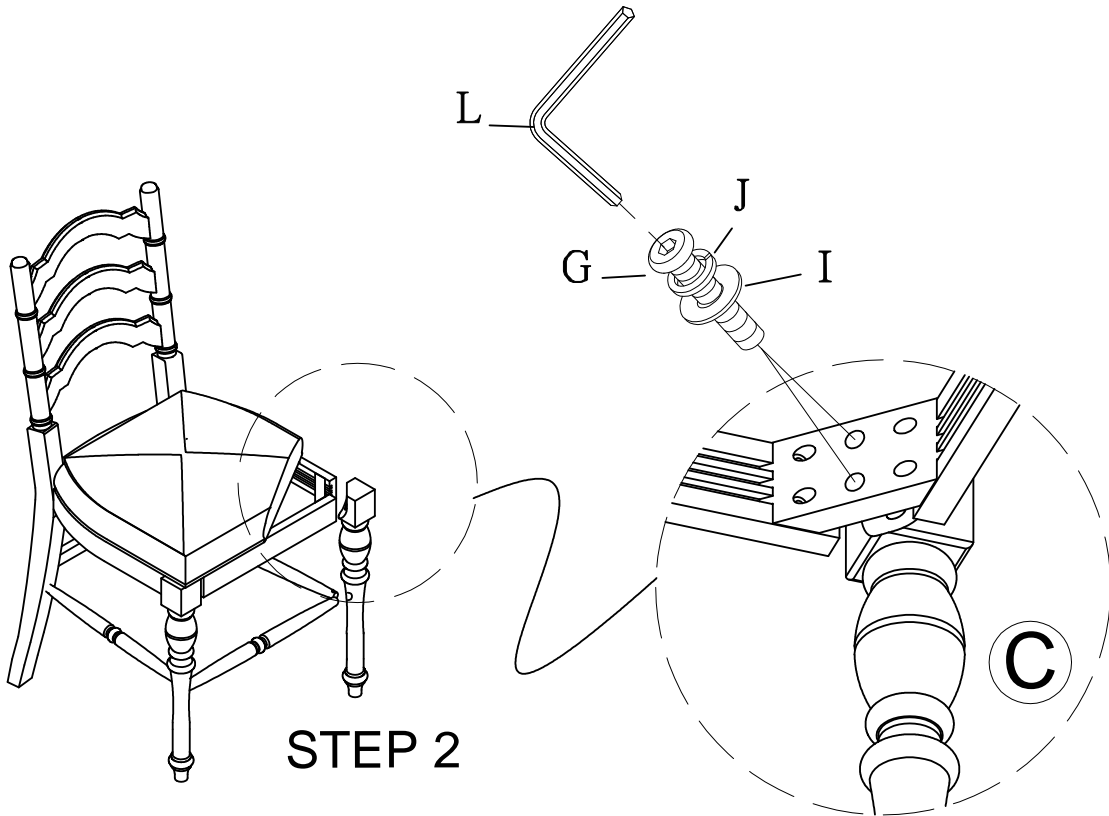

**PARTS LIST:**

No.	Description	Sketch	Quantity
A	Chair Back		1 pc
B	Seat		1 pc
C	Front Leg		2 pcs
D	LSF/RSF Stretcher		2 pcs
E	Front Stretcher		1 pc

**HARDWARE LIST:**

No.	Description	Sketch	Size	Quantity
F	Bolt		Ø5/16"L 38mm	3 pcs
G	Bolt		Ø5/16"L 44mm	4 pcs
H	Bolt		Ø5/16"L 76mm	4 pcs
I	Flat washer		Ø5/16"X19mm X2mm	11 pcs
J	Spring washer		Ø5/16"X12mm X2mm	11 pcs
K	Wood Crew		8X38mm	6 pcs
L	Allen wrench		4mm	1 pc
N	Allen wrench		4mm	1 pc

**STEP 1**

**MADE IN VIETNAM**

AMERICAN SIGNATURE, INC.

**ASSEMBLY INSTRUCTIONS**  
**ITEM NO: DVC200 LGC-3 PACK CHARLESTON GRAY**  
**LDRBCK CNTR STOOL**

Thank you for purchasing this quality product. Be sure to check all packing material carefully for small parts that may have come loose inside the carton during shipment.