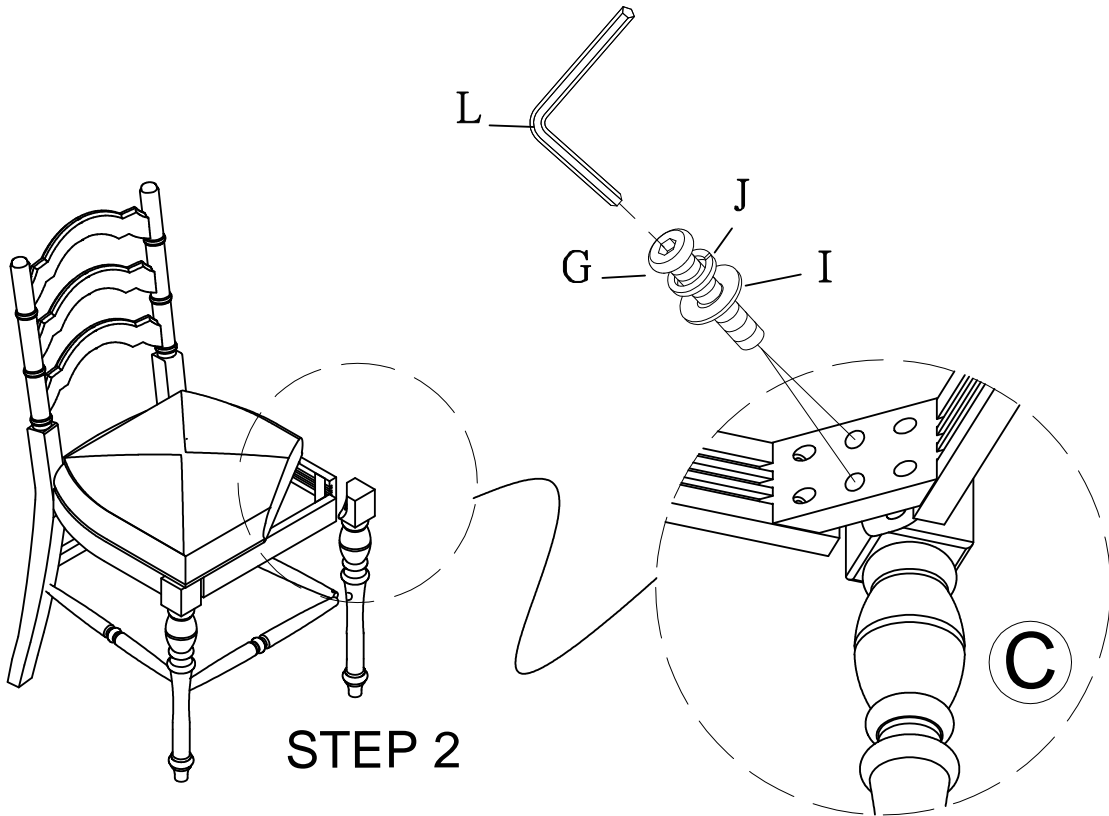

#### HARDWARE LIST:

No.	Description	Sketch	Size	Quantity
F	Bolt		Ø5/16"L 38mm	3 pcs
G	Bolt		Ø5/16"L 44mm	4 pcs
H	Bolt		Ø5/16"L 76mm	4 pcs
I	Flat washer		Ø5/16"X19mm X2mm	11 pcs
J	Spring washer		Ø5/16"X12mm X2mm	11 pcs
K	Wood Crew		8X38mm	6 pcs
L	Allen wrench		4mm	1 pc
N	Allen wrench		4mm	1 pc

### ASSEMBLY INSTRUCTIONS

ITEM NO: DVC100 LGC CHARLESTON WHITE  
DVC200 LGC CHARLESTON GRAY  
DVC300 LGC CHARLESTON TOBCC  
LDRBCK CNTR STOOL

Thank you for purchasing this quality product. Be sure to check all packing material carefully for small parts that may have come loose inside the carton during shipment.