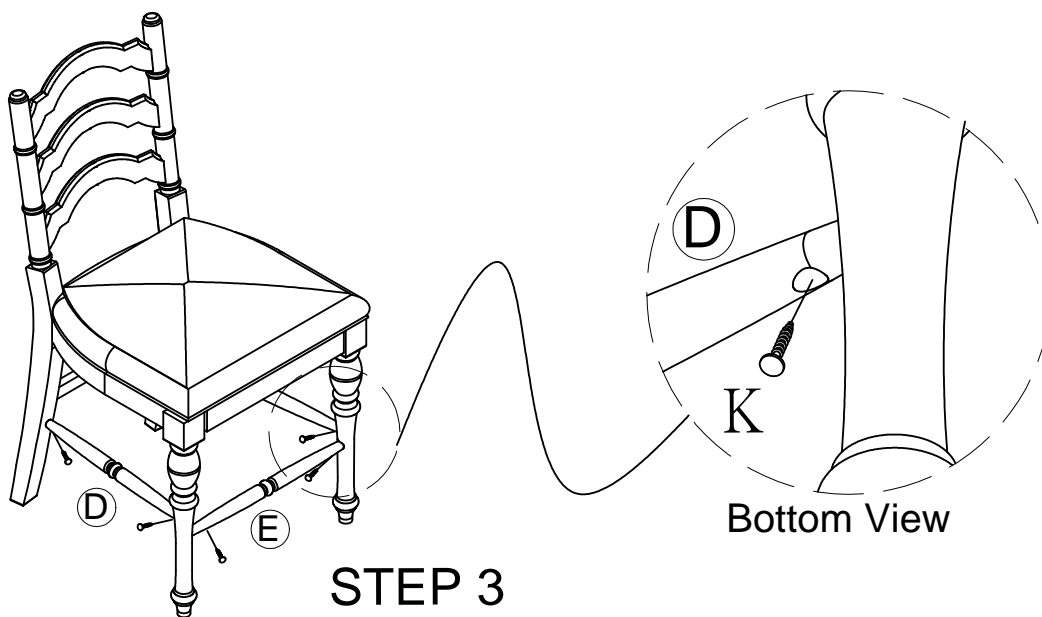

STEP 3

Bottom View

MADE IN VIETNAM