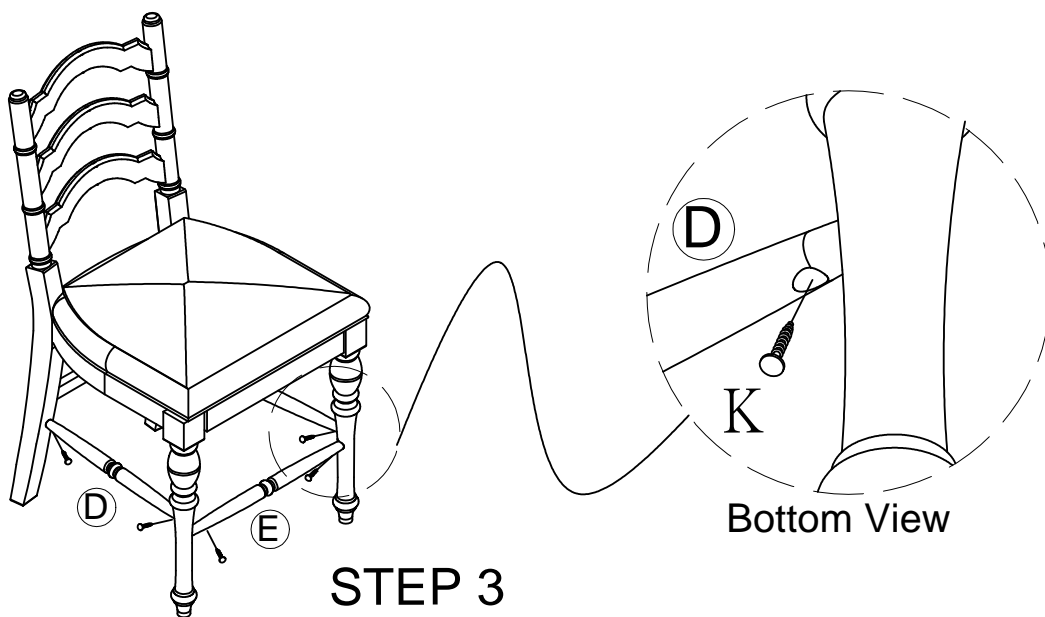

STEP 3

Bottom View

MADE IN VIETNAM

EXCLUSIVE AMERICAN SIGNATURE DESIGN-DO NOT REPRODUCE WITHOUT WRITTEN PERMISSION