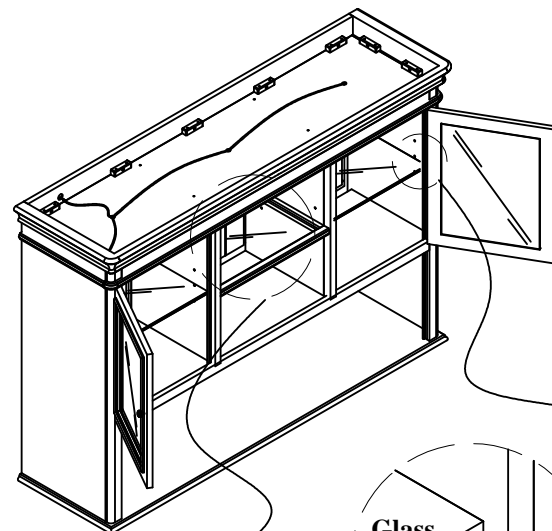

PARTS LIST:

No.	Description	Sketch	Quantity
A	Hutch		1 pc
B	Side Glass Shelf		2 pcs
C	Middle Glass		1 pc

HARDWARE LIST:

No.	Description	Sketch	Size	Quantity
D	Shelf Clip			8 pcs

STEP 1

MADE IN VIETNAM

EXCLUSIVE AMERICAN SIGNATURE DESIGN-DO NOT REPRODUCE WITHOUT WRITTEN PERMISSION

PARTS LIST:

No.	Description	Sketch	Quantity
A	Buffet		1 pc
B	Hutch		1 pc

HARDWARE LIST:

No.	Description	Sketch	Size	Quantity
C	Bolt		Ø1/4" L 22mm	4 pcs
D	Flat washer		Ø1/4" X 16mm X 2mm	4 pcs
E	Spring washer		Ø1/4" X 10mm X 2mm	4 pcs
F	Connecting Plate		108x20x2mm	2 pcs
G	Allen wrench		4mm	1 pc
H	Allen wrench		4mm	1 pc
I	Anti-tipping Hardware	HARDWARE		2 sets