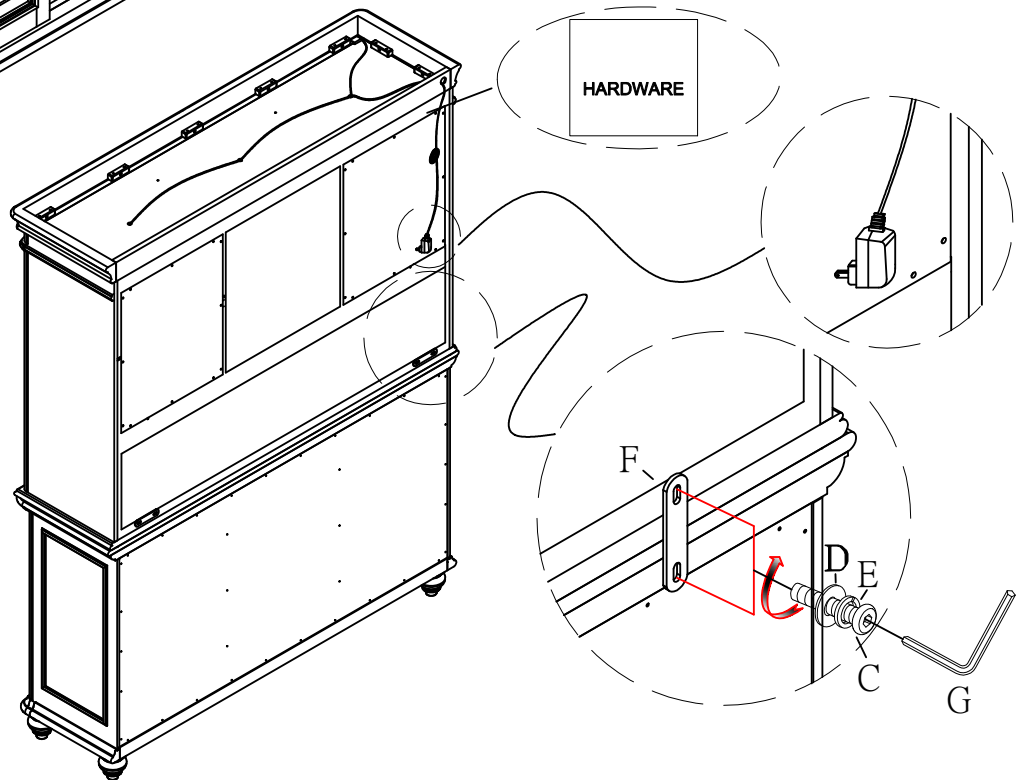

PARTS LIST:

No.	Description	Sketch	Quantity
A	Hutch		1 pc
B	Side Glass Shelf		2 pcs
C	Middle Glass		1 pc

HARDWARE LIST:

No.	Description	Sketch	Size	Quantity
D	Shelf Clip			8 pcs

STEP 1

MADE IN VIETNAM

EXCLUSIVE AMERICAN SIGNATURE DESIGN-DO NOT REPRODUCE WITHOUT WRITTEN PERMISSION

ASSEMBLY INSTRUCTIONS

ITEM NO: DVC100 SBH/DVC100 SBB CHARLESTON WHITE
 DVC200 SBH/DVC200 SBB CHARLESTON GRAY
 DVC300 SBH/DVC300 SBB CHARLESTON TOBCC
 HUTCH
 BUFFET

Thank you for purchasing this quality product. Be sure to check all packing material carefully for small parts that may have come loose inside the carton during shipment.

PARTS LIST:

No.	Description	Sketch	Quantity
A	Buffet		1 pc
B	Hutch		1 pc

HARDWARE LIST:

No.	Description	Sketch	Size	Quantity
C	Bolt		Ø1/4" L 22mm	4 pcs
D	Flat washer		Ø1/4" X 16mm X 2mm	4 pcs
E	Spring washer		Ø1/4" X 10mm X 2mm	4 pcs
F	Connecting Plate		108x20x2mm	2 pcs
G	Allen wrench		4mm	1 pc
H	Allen wrench		4mm	1 pc
I	Anti-tipping Hardware	HARDWARE		2 sets