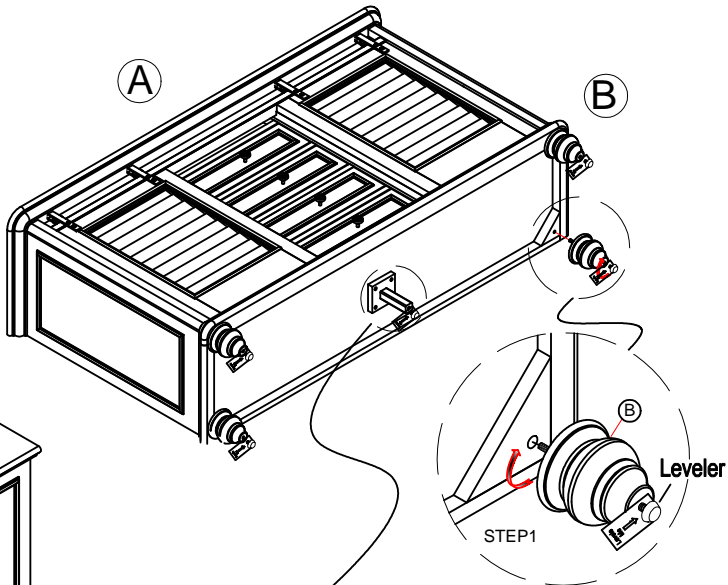

ASSEMBLY INSTRUCTIONS

ITEM NO: DVC100 SBB CHARLESTON WHITE
DVC200 SBB CHARLESTON GRAY
DVC300 SBB CHARLESTON TOBCC
BUFFET

Thank you for purchasing this quality product. Be sure to check all packing material carefully for small parts that may have come loose inside the carton during shipment.

TOOLS REQUIRED (NOT PROVIDED)	
Screw Driver	

PARTS LIST:			
No.	Description	Sketch	Quantity
A	Buffet		1 pc
B	Leg		4 pcs
C	Center support		1 pc

HARDWARE LIST:				
No.	Description	Sketch	Size	Quantity
D	Anti-tipping hardware			2 sets

PARTS LIST:

No.	Description	Sketch	Quantity
A	Hutch		1 pc
B	Side Glass Shelf		2 pcs
C	Middle Glass		1 pc

HARDWARE LIST:

No.	Description	Sketch	Size	Quantity
D	Shelf Clip			8 pcs

STEP 1

MADE IN VIETNAM

EXCLUSIVE AMERICAN SIGNATURE DESIGN-DO NOT REPRODUCE WITHOUT WRITTEN PERMISSION

PARTS LIST:

No.	Description	Sketch	Quantity
A	Buffet		1 pc
B	Hutch		1 pc

HARDWARE LIST:

No.	Description	Sketch	Size	Quantity
C	Bolt		Ø1/4" L 22mm	4 pcs
D	Flat washer		Ø1/4" X 16mm X 2mm	4 pcs
E	Spring washer		Ø1/4" X 10mm X 2mm	4 pcs
F	Connecting Plate		108x20x2mm	2 pcs
G	Allen wrench		4mm	1 pc
H	Allen wrench		4mm	1 pc
I	Anti-tipping Hardware	HARDWARE		2 sets