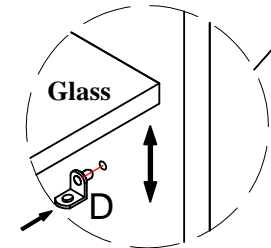

PARTS LIST:

No.	Description	Sketch	Quantity
A	Hutch		1 pc
B	Side Glass Shelf		2 pcs
C	Middle Glass		1 pc

HARDWARE LIST:

No.	Description	Sketch	Size	Quantity
D	Shelf Clip			8 pcs

STEP 1

MADE IN VIETNAM

EXCLUSIVE AMERICAN SIGNATURE DESIGN-DO NOT REPRODUCE WITHOUT WRITTEN PERMISSION

ASSEMBLY INSTRUCTIONS

ITEM NO: DVC100 SBH/DVC100 SBB CHARLESTON WHITE
 DVC200 SBH/DVC200 SBB CHARLESTON GRAY
 DVC300 SBH/DVC300 SBB CHARLESTON TOBCC
 HUTCH
 BUFFET

Thank you for purchasing this quality product. Be sure to check all packing material carefully for small parts that may have come loose inside the carton during shipment.

PARTS LIST:

No.	Description	Sketch	Quantity
A	Buffet		1 pc
B	Hutch		1 pc

HARDWARE LIST:

No.	Description	Sketch	Size	Quantity
C	Bolt		Ø1/4" L 22mm	4 pcs
D	Flat washer		Ø1/4" X 16mm X 2mm	4 pcs
E	Spring washer		Ø1/4" X 10mm X 2mm	4 pcs
F	Connecting Plate		108x20x2mm	2 pcs
G	Allen wrench		4mm	1 pc
H	Allen wrench		4mm	1 pc
I	Anti-tipping Hardware	HARDWARE		2 sets