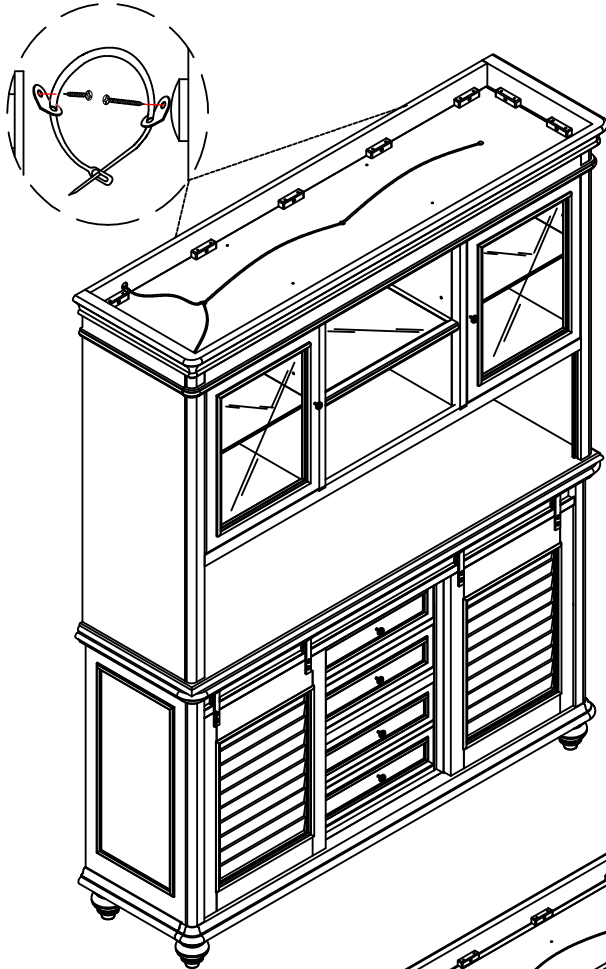

PARTS LIST:

No.	Description	Sketch	Quantity
A	Hutch		1 pc
B	Side Glass Shelf		2 pcs
C	Middle Glass		1 pc

HARDWARE LIST:

No.	Description	Sketch	Size	Quantity
D	Shelf Clip			8 pcs

STEP 1

MADE IN VIETNAM

EXCLUSIVE AMERICAN SIGNATURE DESIGN-DO NOT REPRODUCE WITHOUT WRITTEN PERMISSION

ASSEMBLY INSTRUCTIONS

ITEM NO: DVC100 SBH/DVC100 SBB CHARLESTON WHITE
 DVC200 SBH/DVC200 SBB CHARLESTON GRAY
 DVC300 SBH/DVC300 SBB CHARLESTON TOBCC
 HUTCH
 BUFFET

Thank you for purchasing this quality product. Be sure to check all packing material carefully for small parts that may have come loose inside the carton during shipment.

PARTS LIST:

No.	Description	Sketch	Quantity
A	Buffet		1 pc
B	Hutch		1 pc

HARDWARE LIST:

No.	Description	Sketch	Size	Quantity
C	Bolt		Ø1/4" L 22mm	4 pcs
D	Flat washer		Ø1/4" X 16mm X 2mm	4 pcs
E	Spring washer		Ø1/4" X 10mm X 2mm	4 pcs
F	Connecting Plate		108x20x2mm	2 pcs
G	Allen wrench		4mm	1 pc
H	Allen wrench		4mm	1 pc
I	Anti-tipping Hardware	HARDWARE		2 sets