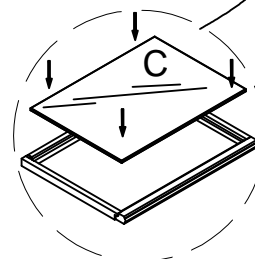

PARTS LIST:

No.	Description	Sketch	Quantity
A	Hutch		1 pc
B	Side Glass Shelf		2 pcs
C	Middle Glass		1 pc

HARDWARE LIST:

No.	Description	Sketch	Size	Quantity
D	Shelf Clip			8 pcs

STEP 1

MADE IN VIETNAM

EXCLUSIVE AMERICAN SIGNATURE DESIGN-DO NOT REPRODUCE WITHOUT WRITTEN PERMISSION

ASSEMBLY INSTRUCTIONS

ITEM NO: DVC100 SBH/DVC100 SBB CHARLESTON WHITE
 DVC200 SBH/DVC200 SBB CHARLESTON GRAY
 DVC300 SBH/DVC300 SBB CHARLESTON TOBCC
 HUTCH
 BUFFET

Thank you for purchasing this quality product. Be sure to check all packing material carefully for small parts that may have come loose inside the carton during shipment.

PARTS LIST:

No.	Description	Sketch	Quantity
A	Buffet		1 pc
B	Hutch		1 pc

HARDWARE LIST:

No.	Description	Sketch	Size	Quantity
C	Bolt		Ø1/4" L 22mm	4 pcs
D	Flat washer		Ø1/4" X 16mm X 2mm	4 pcs
E	Spring washer		Ø1/4" X 10mm X 2mm	4 pcs
F	Connecting Plate		108x20x2mm	2 pcs
G	Allen wrench		4mm	1 pc
H	Allen wrench		4mm	1 pc
I	Anti-tipping Hardware	HARDWARE		2 sets