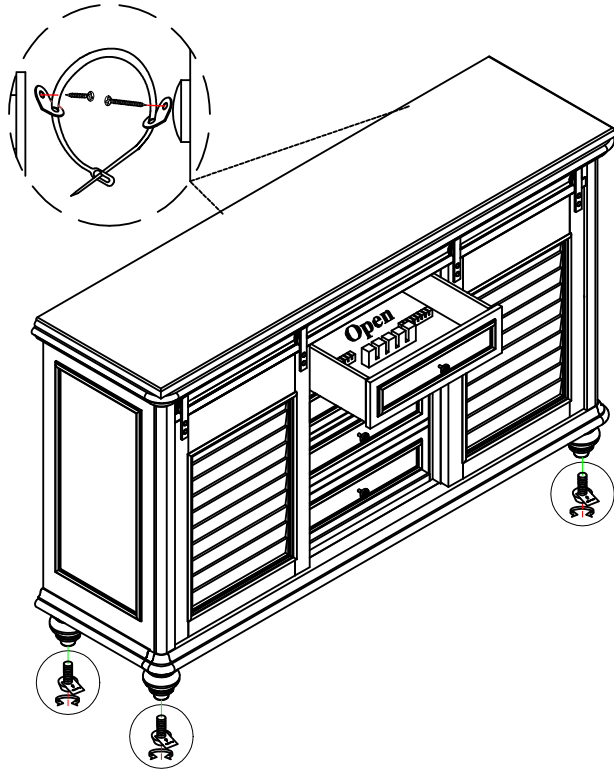

ASSEMBLY INSTRUCTIONS

ITEM NO: DVC100 SBB CHARLESTON WHITE
DVC200 SBB CHARLESTON GRAY
DVC300 SBB CHARLESTON TOBCC
BUFFET

Thank you for purchasing this quality product. Be sure to check all packing material carefully for small parts that may have come loose inside the carton during shipment.

TOOLS REQUIRED (NOT PROVIDED)	
Screw Driver	

PARTS LIST:			
No.	Description	Sketch	Quantity
A	Buffet		1 pc
B	Leg		4 pcs
C	Center support		1 pc

HARDWARE LIST:				
No.	Description	Sketch	Size	Quantity
D	Anti-tipping hardware			2 sets

PARTS LIST:

No.	Description	Sketch	Quantity
A	Hutch		1 pc
B	Side Glass Shelf		2 pcs
C	Middle Glass		1 pc

HARDWARE LIST:

No.	Description	Sketch	Size	Quantity
D	Shelf Clip			8 pcs

STEP 1

MADE IN VIETNAM

EXCLUSIVE AMERICAN SIGNATURE DESIGN-DO NOT REPRODUCE WITHOUT WRITTEN PERMISSION