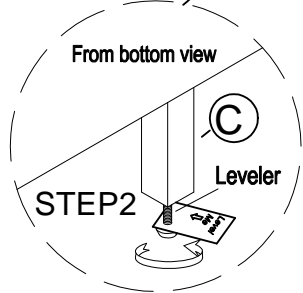

TOOLS REQUIRED (NOT PROVIDED)	
Screw Driver	

PARTS LIST:			
No.	Description	Sketch	Quantity
A	Buffet		1 pc
B	Leg		4 pcs
C	Center support		1 pc

HARDWARE LIST:				
No.	Description	Sketch	Size	Quantity
D	Anti-tipping hardware			2 sets

PARTS LIST:

No.	Description	Sketch	Quantity
A	Hutch		1 pc
B	Side Glass Shelf		2 pcs
C	Middle Glass		1 pc

HARDWARE LIST:

No.	Description	Sketch	Size	Quantity
D	Shelf Clip			8 pcs

STEP 1

MADE IN VIETNAM

EXCLUSIVE AMERICAN SIGNATURE DESIGN-DO NOT REPRODUCE WITHOUT WRITTEN PERMISSION

PARTS LIST:

No.	Description	Sketch	Quantity
A	Buffet		1 pc
B	Hutch		1 pc

HARDWARE LIST:

No.	Description	Sketch	Size	Quantity
C	Bolt		Ø1/4" L 22mm	4 pcs
D	Flat washer		Ø1/4" X 16mm X 2mm	4 pcs
E	Spring washer		Ø1/4" X 10mm X 2mm	4 pcs
F	Connecting Plate		108x20x2mm	2 pcs
G	Allen wrench		4mm	1 pc
H	Allen wrench		4mm	1 pc
I	Anti-tipping Hardware	HARDWARE		2 sets