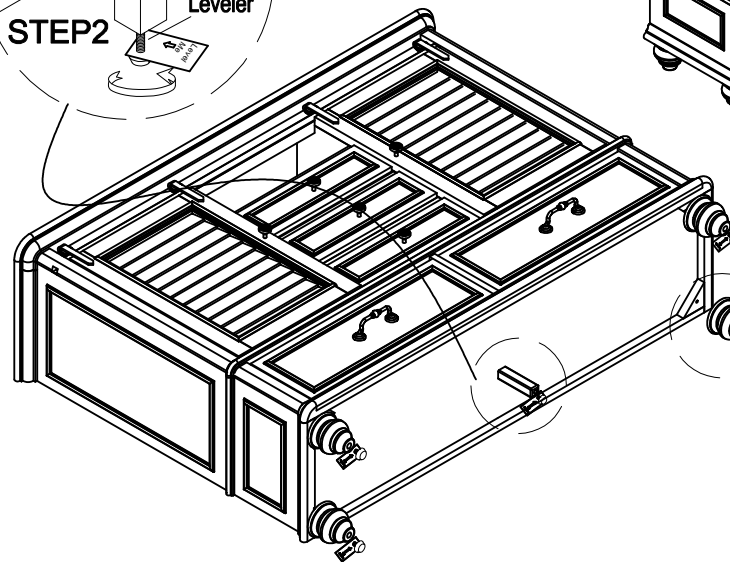

**ASSEMBLY INSTRUCTIONS**  
**ITEM NO: BVC100 GC CHARLESTON WHITE**  
**BVC200 GC CHARLESTON GRAY**  
**BVC300 GC CHARLESTON TOBCC**  
**GENTLEMANS CHEST**

Thank you for purchasing this quality product. Be sure to check all packing material carefully for small parts that may have come loose inside the carton during shipment.

TOOLS REQUIRED (NOT PROVIDED)
<b>Screw Driver</b>

PARTS LIST:			
No.	Description	Sketch	Quantity
A	Chest		1 pc
B	Leg		4 pcs
C	Center Support		1 pc

HARDWARE LIST:				
No.	Description	Sketch	Size	Quantity
D	Anti-tipping hardware			1 set