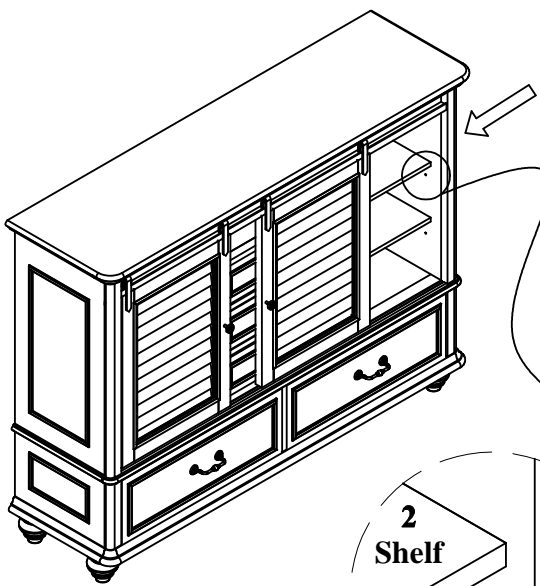

**ASSEMBLY INSTRUCTIONS**  
**ITEM NO: BVC100 GC CHARLESTON WHITE**  
**BVC200 GC CHARLESTON GRAY**  
**BVC300 GC CHARLESTON TOBCC**  
**GENTLEMANS CHEST**

Thank you for purchasing this quality product. Be sure to check all packing material carefully for small parts that may have come loose inside the carton during shipment.

TOOLS REQUIRED (NOT PROVIDED)
<b>Screw Driver</b>

PARTS LIST:			
No.	Description	Sketch	Quantity
A	Chest		1 pc
B	Leg		4 pcs
C	Center Support		1 pc

HARDWARE LIST:				
No.	Description	Sketch	Size	Quantity
D	Anti-tipping hardware			1 set