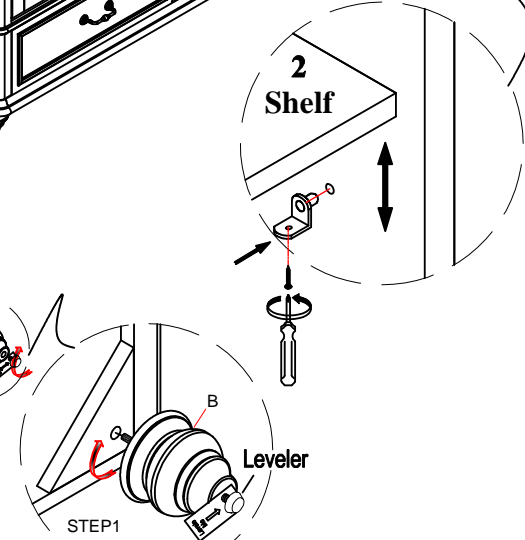

**ASSEMBLY INSTRUCTIONS**  
**ITEM NO: BVC100 GC CHARLESTON WHITE**  
**BVC200 GC CHARLESTON GRAY**  
**BVC300 GC CHARLESTON TOBCC**  
**GENTLEMANS CHEST**

Thank you for purchasing this quality product. Be sure to check all packing material carefully for small parts that may have come loose inside the carton during shipment.

TOOLS REQUIRED (NOT PROVIDED)
<b>Screw Driver</b>

PARTS LIST:			
No.	Description	Sketch	Quantity
A	Chest		1 pc
B	Leg		4 pcs
C	Center Support		1 pc

HARDWARE LIST:				
No.	Description	Sketch	Size	Quantity
D	Anti-tipping hardware			1 set