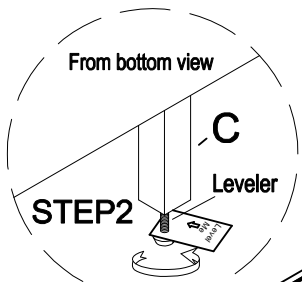

**ASSEMBLY INSTRUCTIONS**  
**ITEM NO: BVC100 GC CHARLESTON WHITE**  
**BVC200 GC CHARLESTON GRAY**  
**BVC300 GC CHARLESTON TOBCC**  
**GENTLEMANS CHEST**

Thank you for purchasing this quality product. Be sure to check all packing material carefully for small parts that may have come loose inside the carton during shipment.

TOOLS REQUIRED (NOT PROVIDED)
<b>Screw Driver</b>

PARTS LIST:			
No.	Description	Sketch	Quantity
A	Chest		1 pc
B	Leg		4 pcs
C	Center Support		1 pc

HARDWARE LIST:				
No.	Description	Sketch	Size	Quantity
D	Anti-tipping hardware			1 set