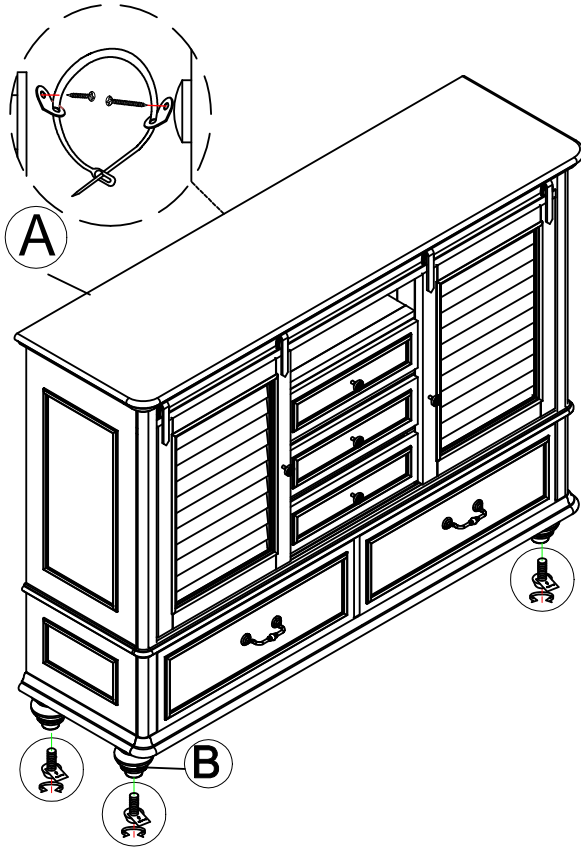

**ASSEMBLY INSTRUCTIONS**  
**ITEM NO: BVC100 GC CHARLESTON WHITE**  
**BVC200 GC CHARLESTON GRAY**  
**BVC300 GC CHARLESTON TOBCC**  
**GENTLEMANS CHEST**

Thank you for purchasing this quality product. Be sure to check all packing material carefully for small parts that may have come loose inside the carton during shipment.

TOOLS REQUIRED (NOT PROVIDED)
<b>Screw Driver</b>

PARTS LIST:			
No.	Description	Sketch	Quantity
A	Chest		1 pc
B	Leg		4 pcs
C	Center Support		1 pc

HARDWARE LIST:				
No.	Description	Sketch	Size	Quantity
D	Anti-tipping hardware			1 set