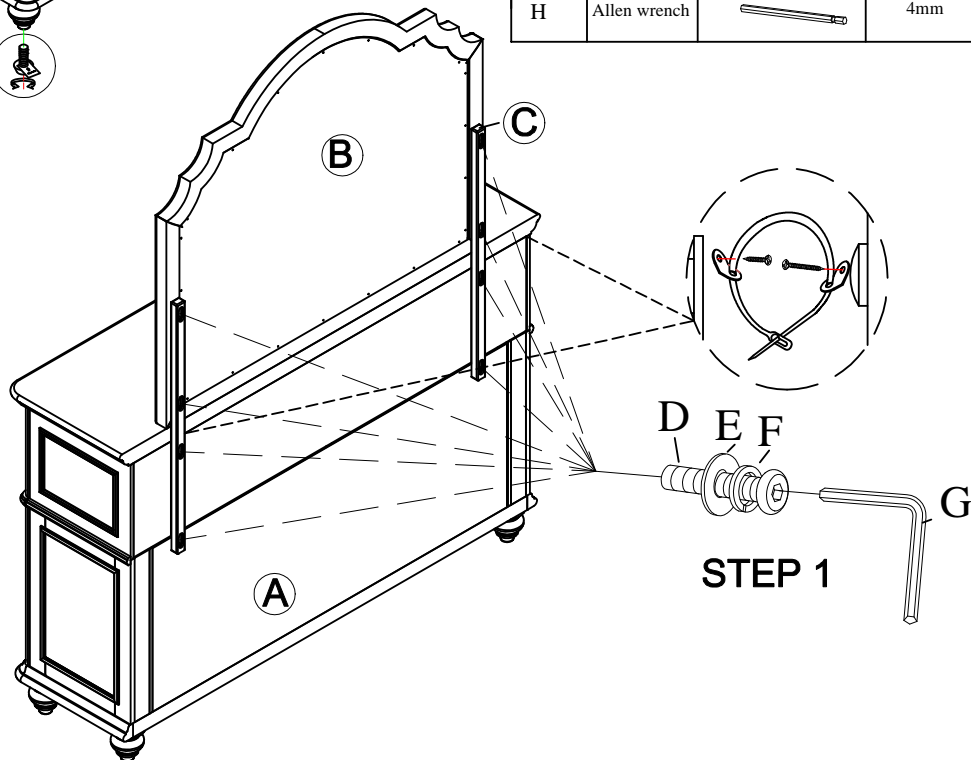

ASSEMBLY INSTRUCTIONS

ITEM NO: BVC100 D/BVC100 M CHARLESTON WHITE
 BVC200 D/BVC200 M CHARLESTON GRAY
 BVC300 D/BVC300 M CHARLESTON TOBCC
 DRESSER
 ARCH TOP MIRROR

Thank you for purchasing this quality product. Be sure to check all packing material carefully for small parts that may have come loose inside the carton during shipment.

PARTS LIST:

No.	Description	Sketch	Quantity
A	Dresser		1 pc
B	Mirror		1 pc
C	Mirror Support		2 pcs

HARDWARE LIST:

No.	Description	Sketch	Size	Quantity
D	Bolt		Ø1/4" L 38mm	8 pcs
E	Flat washer		Ø1/4" X 16mm X 2mm	8 pcs
F	Spring washer		Ø1/4" X 10mm X 2mm	8 pcs
G	Allen wrench		4mm	1 pc
H	Allen wrench		4mm	1 pc