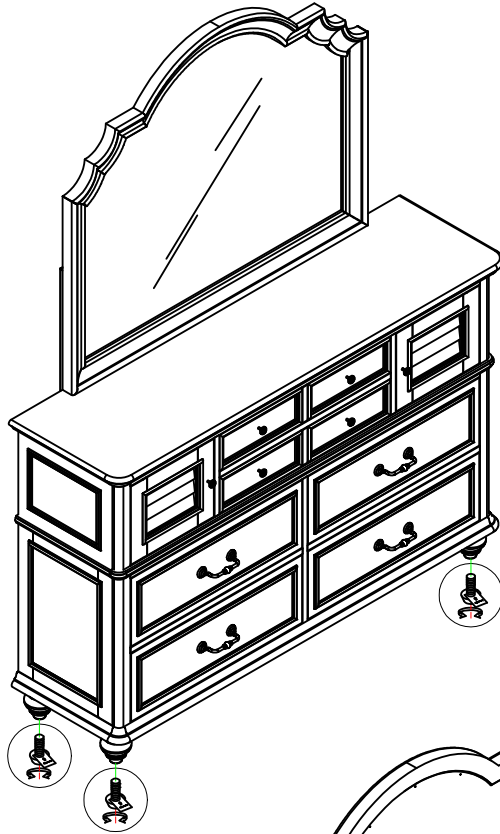

ASSEMBLY INSTRUCTIONS

ITEM NO: BVC100 D/BVC100 M CHARLESTON WHITE
 BVC200 D/BVC200 M CHARLESTON GRAY
 BVC300 D/BVC300 M CHARLESTON TOBCC
 DRESSER
 ARCH TOP MIRROR

Thank you for purchasing this quality product. Be sure to check all packing material carefully for small parts that may have come loose inside the carton during shipment.

PARTS LIST:

No.	Description	Sketch	Quantity
A	Dresser		1 pc
B	Mirror		1 pc
C	Mirror Support		2 pcs

HARDWARE LIST:

No.	Description	Sketch	Size	Quantity
D	Bolt		Ø1/4" L 38mm	8 pcs
E	Flat washer		Ø1/4" X 16mm X 2mm	8 pcs
F	Spring washer		Ø1/4" X 10mm X 2mm	8 pcs
G	Allen wrench		4mm	1 pc
H	Allen wrench		4mm	1 pc