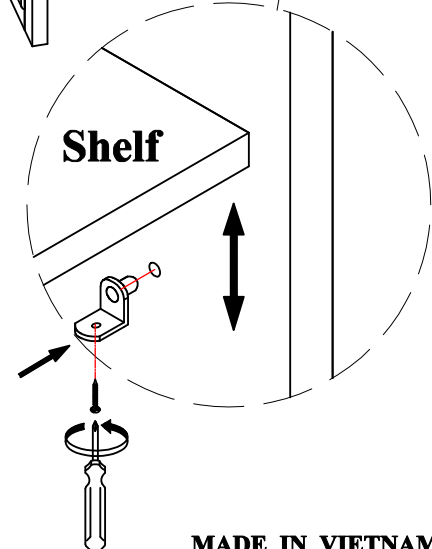

PARTS LIST:

No.	Description	Sketch	Quantity
A	Nightstand		1 pc
B	Leg		4 pcs