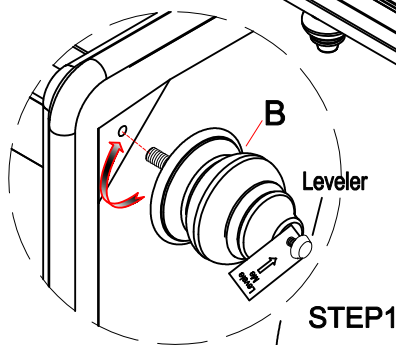

AMERICAN SIGNATURE, INC.

ASSEMBLY INSTRUCTIONS

ITEM NO: BVC100 PN CHARLESTON WHITE
BVC200 PN CHARLESTON GRAY
BVC300 PN CHARLESTON TOBCC
1-DRWR NIGHTSTAND NO USB

Thank you for purchasing this quality product. Be sure to check all packing material carefully for small parts that may have come loose inside the carton during shipment.

TOOLS REQUIRED (NOT PROVIDED)

Screw Driver

PARTS LIST:

No.	Description	Sketch	Quantity
A	Nightstand		1 pc
B	Leg		4 pcs

MADE IN VIETNAM