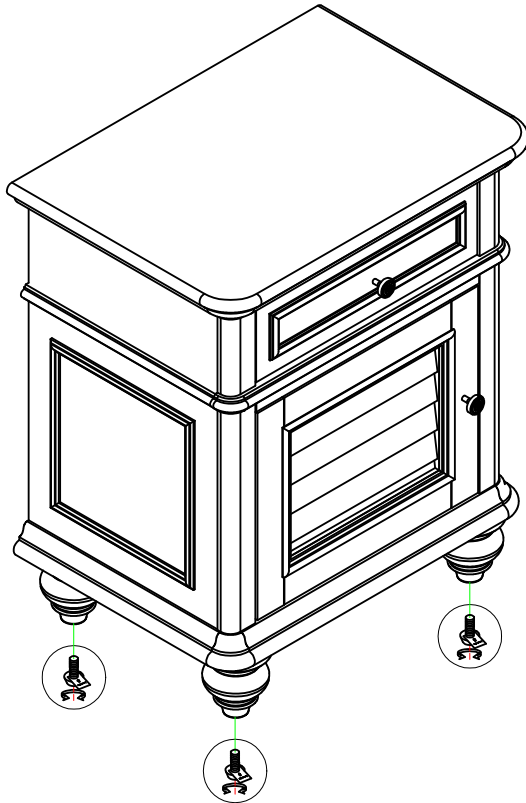

AMERICAN SIGNATURE, INC.

ASSEMBLY INSTRUCTIONS

ITEM NO: BVC100 PN CHARLESTON WHITE
BVC200 PN CHARLESTON GRAY
BVC300 PN CHARLESTON TOBCC
1-DRWR NIGHTSTAND NO USB

Thank you for purchasing this quality product. Be sure to check all packing material carefully for small parts that may have come loose inside the carton during shipment.