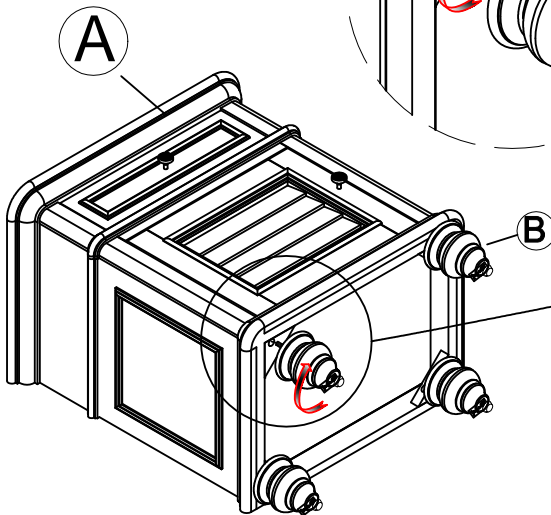

AMERICAN SIGNATURE, INC.

ASSEMBLY INSTRUCTIONS

ITEM NO: BVC100 PN CHARLESTON WHITE
BVC200 PN CHARLESTON GRAY
BVC300 PN CHARLESTON TOBCC
1-DRWR NIGHTSTAND NO USB

Thank you for purchasing this quality product. Be sure to check all packing material carefully for small parts that may have come loose inside the carton during shipment.

TOOLS REQUIRED (NOT PROVIDED)

Screw Driver

PARTS LIST:

No.	Description	Sketch	Quantity
A	Nightstand		1 pc
B	Leg		4 pcs

MADE IN VIETNAM