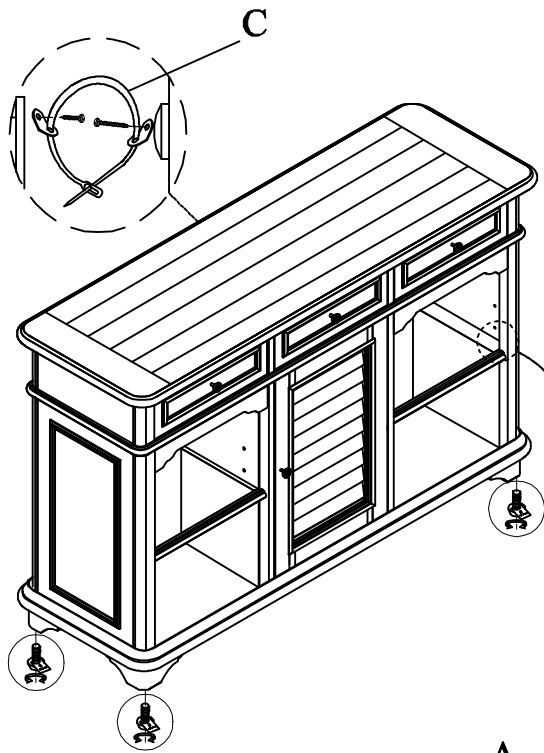

ASSEMBLY INSTRUCTIONS

**ITEM NO: OVC100-CON7 CONSOLE TABLE-CHARLESTON WHITE
OVC400-CON7 CONSOLE TABLE-CHARLESTON BLACK**

Thank you for purchasing this quality product. Be sure to check all packing material carefully for small parts that may have come loose inside the carton during shipment.

PARTS LIST:

No.	Description	Sketch	Quantity
A	Console Table		1 pc
B	Glass		2 pcs

HARDWARE LIST:

No.	Description	Sketch	Quantity
C	Anti-tip restraint kit		1 pc

TOOLS REQUIRED (NOT PROVIDED)

Screw Driver

MADE IN VIETNAM