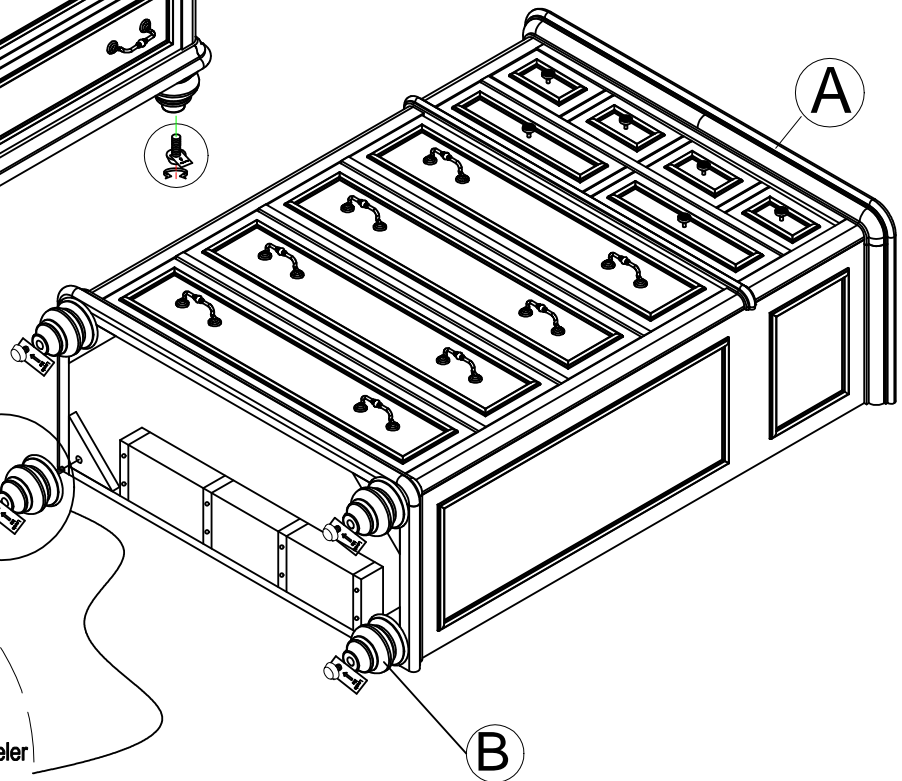

### ASSEMBLY INSTRUCTIONS

ITEM NO: BVC100 C CHARLESTON WHITE  
BVC200 C CHARLESTON GRAY  
BVC300 C CHARLESTON TOBCC  
CHEST

Thank you for purchasing this quality product. Be sure to check all packing material carefully for small parts that may have come loose inside the carton during shipment.

#### PARTS LIST:

No.	Description	Sketch	Quantity
A	Chest		1 pc
B	Leg		4 pcs

#### HARDWARE LIST:

No.	Description	Sketch	Size	Quantity
C	Anti-tipping hardware			1 set

MADE IN VIETNAM

EXCLUSIVE AMERICAN SIGNATURE DESIGN-DO NOT REPRODUCE WITHOUT WRITTEN PERMISSION