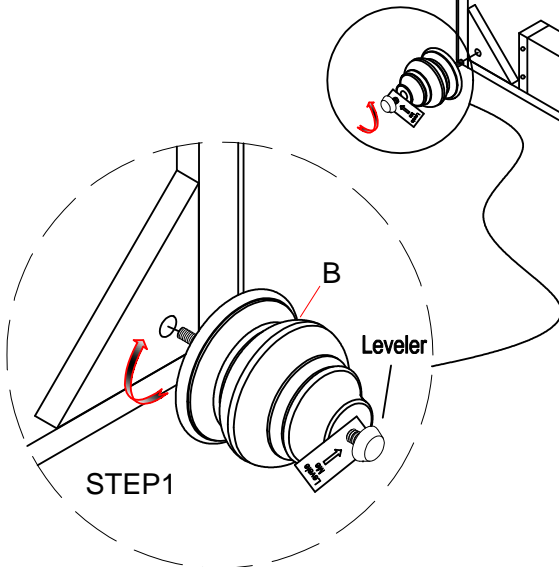

### ASSEMBLY INSTRUCTIONS

ITEM NO: BVC100 C CHARLESTON WHITE  
BVC200 C CHARLESTON GRAY  
BVC300 C CHARLESTON TOBCC  
CHEST

Thank you for purchasing this quality product. Be sure to check all packing material carefully for small parts that may have come loose inside the carton during shipment.

#### PARTS LIST:

No.	Description	Sketch	Quantity
A	Chest		1 pc
B	Leg		4 pcs

#### HARDWARE LIST:

No.	Description	Sketch	Size	Quantity
C	Anti-tipping hardware			1 set

MADE IN VIETNAM

EXCLUSIVE AMERICAN SIGNATURE DESIGN-DO NOT REPRODUCE WITHOUT WRITTEN PERMISSION