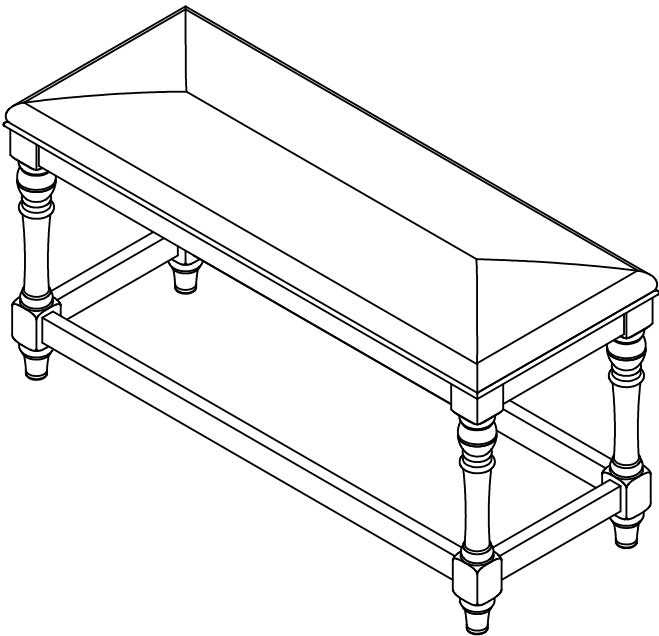

AMERICAN SIGNATURE, INC.

ASSEMBLY INSTRUCTIONS

ITEM NO: DVC100 GB CHARLESTON WHITE
DVC200 GB CHARLESTON GRAY
DVC300 GB CHARLESTON TOBCC
KITCH ISLAND BENCH

Thank you for purchasing this quality product. Be sure to check all packing material carefully for small parts that may have come loose inside the carton during shipment.

PARTS LIST:			
No.	Description	Sketch	Quantity
A	Seat		1 pc
B	Front/Rear Stretcher		2 pcs
C	Side Stretcher		2 pcs
D	Leg		4 pcs

HARDWARE LIST:				
No.	Description	Sketch	Size	Quantity
E	Bolt		Ø5/16" L 57mm	8 pcs
F	Flat washer		Ø5/16" X 19mm X 2mm	8 pcs
G	Spring washer		Ø5/16" X 12mm X 2mm	8 pcs
H	Wood Crew		8x38mm	8 pcs
I	Allen wrench		4mm	1 pc
J	Allen wrench		4mm	1 pc