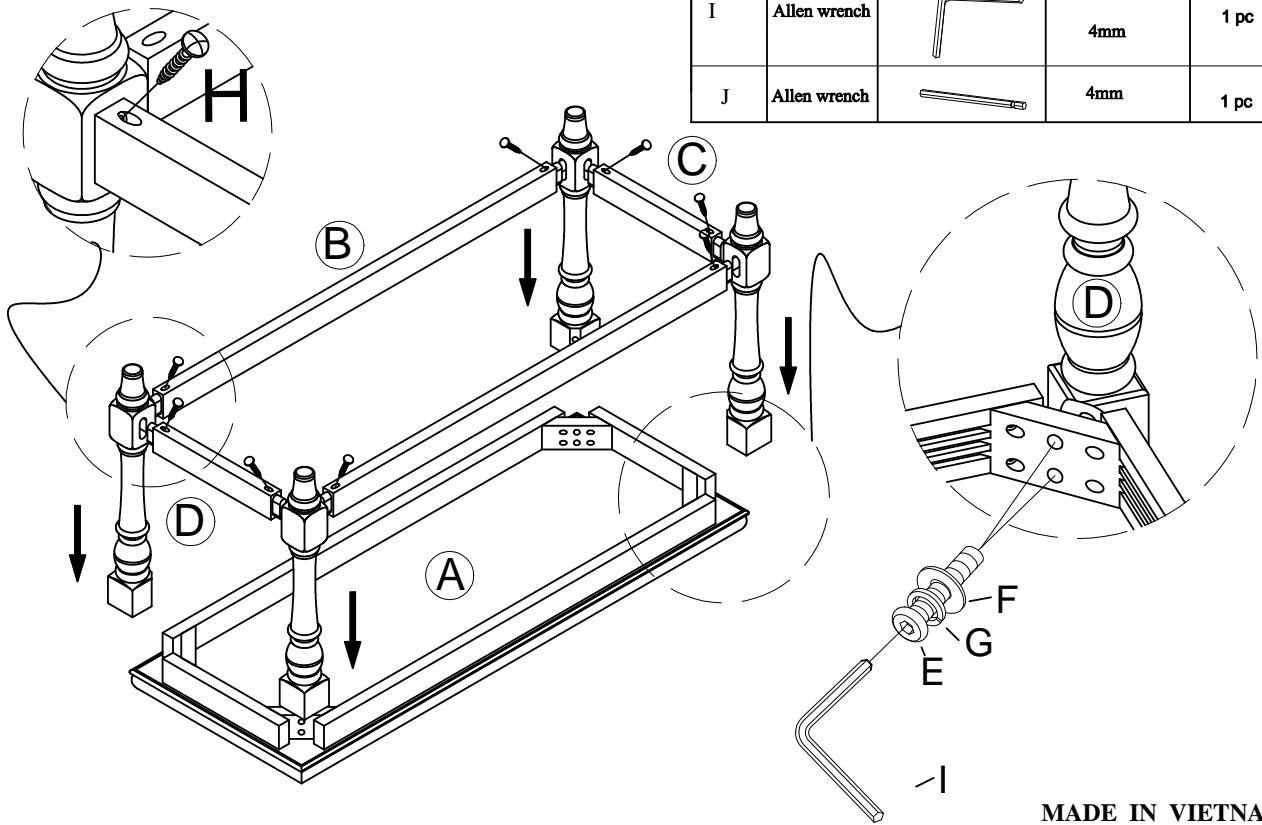

AMERICAN SIGNATURE, INC.

ASSEMBLY INSTRUCTIONS

ITEM NO: DVC100 GB CHARLESTON WHITE
DVC200 GB CHARLESTON GRAY
DVC300 GB CHARLESTON TOBCC
KITCH ISLAND BENCH

Thank you for purchasing this quality product. Be sure to check all packing material carefully for small parts that may have come loose inside the carton during shipment.

PARTS LIST:			
No.	Description	Sketch	Quantity
A	Seat		1 pc
B	Front/Rear Stretcher		2 pcs
C	Side Stretcher		2 pcs
D	Leg		4 pcs

HARDWARE LIST:				
No.	Description	Sketch	Size	Quantity
E	Bolt		Ø5/16" L 57mm	8 pcs
F	Flat washer		Ø5/16" X 19mm X 2mm	8 pcs
G	Spring washer		Ø5/16" X 12mm X 2mm	8 pcs
H	Wood Crew		8x38mm	8 pcs
I	Allen wrench		4mm	1 pc
J	Allen wrench		4mm	1 pc