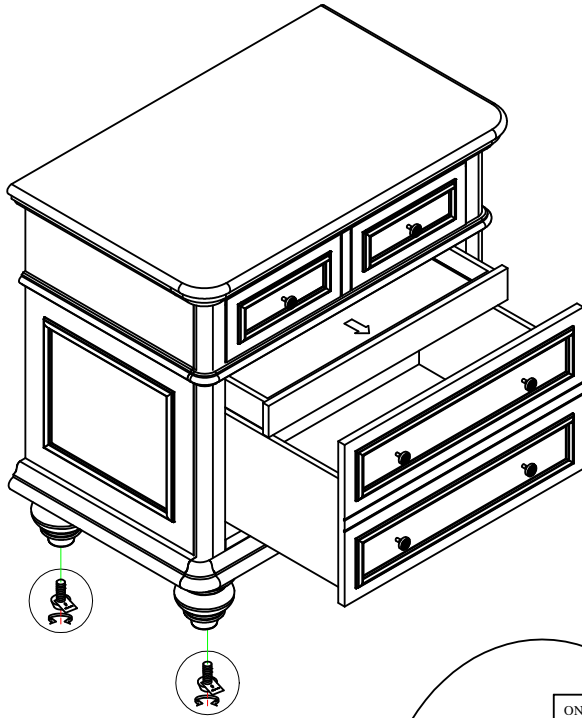

AMERICAN SIGNATURE, INC.

ASSEMBLY INSTRUCTIONS

ITEM NO: BVC100 N CHARLESTON WHITE
BVC200 N CHARLESTON GRAY
BVC300 N CHARLESTON TOBCC
3-DRWR-NIGHTSTAND USB

Thank you for purchasing this quality product. Be sure to check all packing material carefully for small parts that may have come loose inside the carton during shipment.

PARTS LIST:

No.	Description	Sketch	Quantity
A	Nightstand		1 pc
B	Leg		4 pcs

MADE IN VIETNAM

EXCLUSIVE AMERICAN SIGNATURE DESIGN-DO NOT REPRODUCE WITHOUT WRITTEN PERMISSION