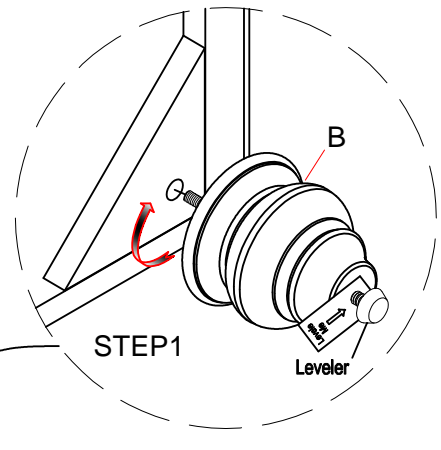

AMERICAN SIGNATURE, INC.

ASSEMBLY INSTRUCTIONS

ITEM NO: BVC100 N CHARLESTON WHITE
BVC200 N CHARLESTON GRAY
BVC300 N CHARLESTON TOBCC
3-DRWR-NIGHTSTAND USB

Thank you for purchasing this quality product. Be sure to check all packing material carefully for small parts that may have come loose inside the carton during shipment.

PARTS LIST:

No.	Description	Sketch	Quantity
A	Nightstand		1 pc
B	Leg		4 pcs

MADE IN VIETNAM

EXCLUSIVE AMERICAN SIGNATURE DESIGN-DO NOT REPRODUCE WITHOUT WRITTEN PERMISSION