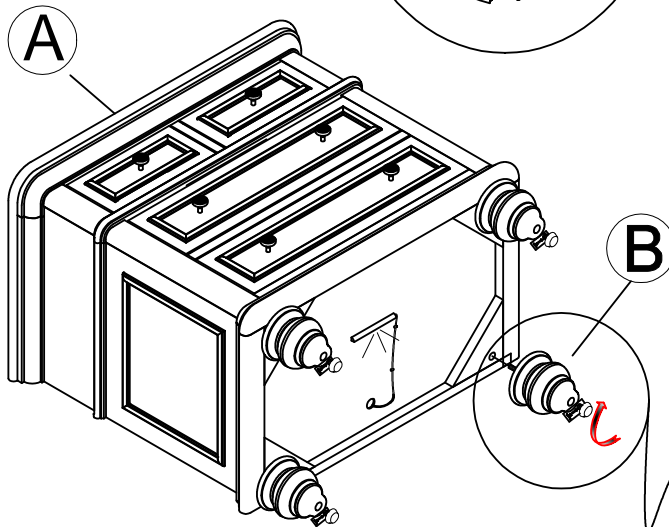

AMERICAN SIGNATURE, INC.

ASSEMBLY INSTRUCTIONS

ITEM NO: BVC100 N CHARLESTON WHITE
BVC200 N CHARLESTON GRAY
BVC300 N CHARLESTON TOBCC
3-DRWR-NIGHTSTAND USB

Thank you for purchasing this quality product. Be sure to check all packing material carefully for small parts that may have come loose inside the carton during shipment.

PARTS LIST:

No.	Description	Sketch	Quantity
A	Nightstand		1 pc
B	Leg		4 pcs

MADE IN VIETNAM

EXCLUSIVE AMERICAN SIGNATURE DESIGN-DO NOT REPRODUCE WITHOUT WRITTEN PERMISSION