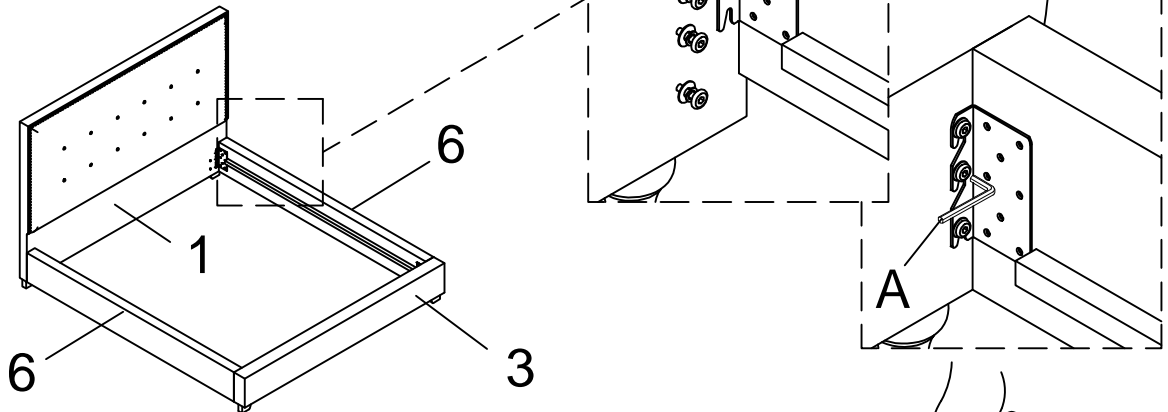

AMERICAN SIGNATURE, INC.

ASSEMBLY INSTRUCTIONS

ITEM NO: 9407NK6YBQXCIX - KING UPH 68 HB-CATER CARBN
9407NK6YDIANAXDUR - KING UPH 68 HB-CARTER NATRL
9407NK6YNEVPURDUR - KING UPH 68 HB-CARTER PURE
9407NKZ0BQXCIX - KING UPH 56 HB-CATER CARBN
9407NKZ0DIANAXDUR - KING UPH 56 HB-CARTER NATRL
9407NKZ0NEVPURDUR - KING UPH 56 HB-CARTER PURE
9407NK2ZBQXCIX - KG UPH FB/RL/SLT-CARTER CARBN
9407NK2ZDIANAXDUR - KG UPH FB/RL/SLT-CARTER NATRL
9407NK2ZNEVPURDUR - KG UPH FB/RL/SLTS-CARTER PURE

STEP 1:

STEP 2:

STEP 3:

STEP 4:

STEP 5:

ASSEMBLY IS COMPLETED