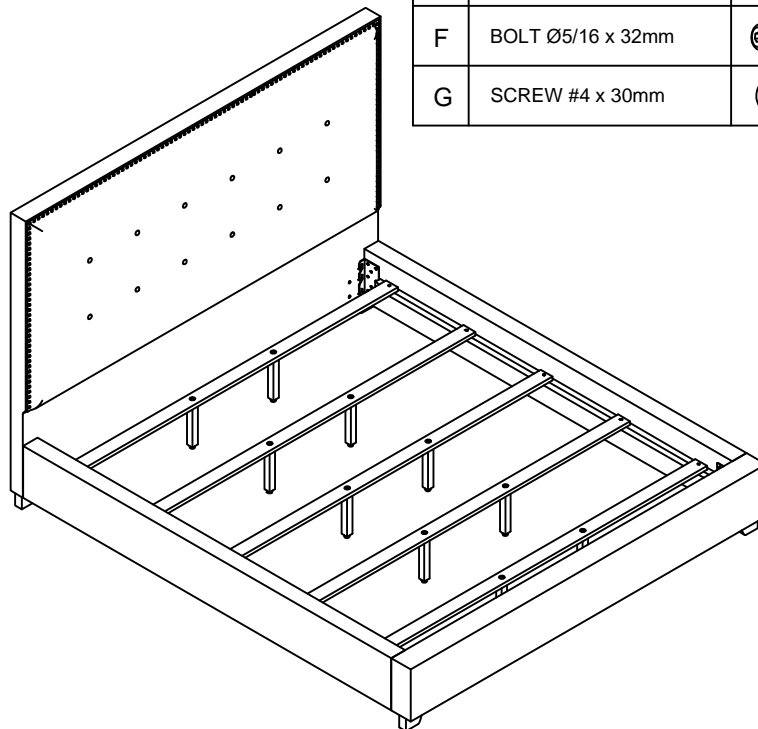

AMERICAN SIGNATURE, INC.

ASSEMBLY INSTRUCTIONS

ITEM NO: 9407NK6YBQXCIX - KING UPH 68 HB-CATER CARBN
 9407NK6YDIANAXDUR - KING UPH 68 HB-CARTER NATRL
 9407NK6YNEVPURDUR - KING UPH 68 HB-CARTER PURE
 9407NKZ0BQXCIX - KING UPH 56 HB-CATER CARBN
 9407NKZ0DIANAXDUR - KING UPH 56 HB-CARTER NATRL
 9407NKZ0NEVPURDUR - KING UPH 56 HB-CARTER PURE
 9407NK2ZBQXCIX - KG UPH FB/RL/SLT-CARTER CARBN
 9407NK2ZDIANAXDUR - KG UPH FB/RL/SLT-CARTER NATRL
 9407NK2ZNEVPURDUR - KG UPH FB/RL/SLTS-CARTER PURE

Thank you for purchasing this quality product. Be sure to check all packing material carefully for small parts that may have come loose inside the carton during shipment

PART LISTS / HARDWARE LISTS							
CARTON ONE				CARTON TWO			
NO.	DESCRIPTION	SKETCH	Q'TY	NO.	DESCRIPTION	SKETCH	Q'TY
1	HEADBOARD PANEL		1 PC	2	BUN FEET		2 PCS
2	BUN FEET		2 PCS	3	FOOTBOARD		1 PC
A	ALLEN KEY 4 X 60 MM		1 PC	4	SLAT (18*67*1940mm)		5 PCS
B	STRAIGHT ALLEN KEY 4mm		1 PC	5	SUPPORT LEG (30*30*160mm)		10 PCS
C	SPRING WASHER Ø5/16 x 13mm		2 PCS	6	SIDE RAIL		2 PCS
D	FLAT WASHER Ø5/16 x 19mm		2 PCS	A	ALLEN KEY 4mm		1 PC
E	BOLT Ø5/16 x 55mm		2 PCS	B	STRAIGHT ALLEN KEY 4mm		1 PC
				C	SPRING WASHER Ø5/16 x 13mm		14 PCS
				D	FLAT WASHER Ø5/16 x 19mm		14 PCS
				E	BOLT Ø5/16 x 55mm		2 PCS
				F	BOLT Ø5/16 x 32mm		12 PCS
				G	SCREW #4 x 30mm		10 PCS