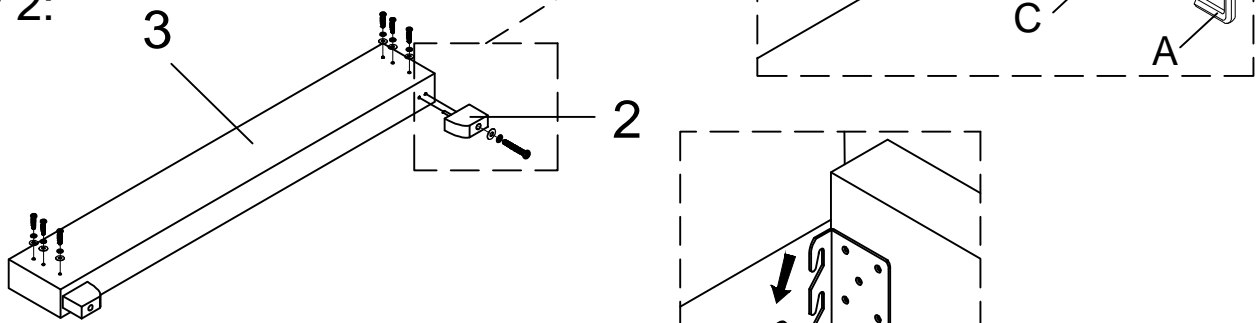

Thank you for purchasing this quality product. Be sure to check all packing material carefully for small parts that may have come loose inside the carton during shipment

PART LISTS / HARDWARE LISTS							
CARTON ONE				CARTON TWO			
NO.	DESCRIPTION	SKETCH	Q'TY	NO.	DESCRIPTION	SKETCH	Q'TY
1	HEADBOARD PANEL		1 PC	2	BUN FEET		2 PCS
2	BUN FEET		2 PCS	3	FOOTBOARD		1 PC
A	ALLEN KEY 4 X 60 MM		1 PC	4	SLAT (18*67*1940mm)		5 PCS
B	STRAIGHT ALLEN KEY 4mm		1 PC	5	SUPPORT LEG (30*30*160mm)		10 PCS
C	SPRING WASHER Ø5/16 x 13mm		2 PCS	6	SIDE RAIL		2 PCS
D	FLAT WASHER Ø5/16 x 19mm		2 PCS	A	ALLEN KEY 4mm		1 PC
E	BOLT Ø5/16 x 55mm		2 PCS	B	STRAIGHT ALLEN KEY 4mm		1 PC
				C	SPRING WASHER Ø5/16 x 13mm		14 PCS
				D	FLAT WASHER Ø5/16 x 19mm		14 PCS
				E	BOLT Ø5/16 x 55mm		2 PCS
				F	BOLT Ø5/16 x 32mm		12 PCS
				G	SCREW #4 x 30mm		10 PCS

PHILLIPS SCREWDRIVER (NOT PROVIDED)

AMERICAN SIGNATURE, INC.

ASSEMBLY INSTRUCTIONS

ITEM NO: 9407NK6YBQXCIX - KING UPH 68 HB-CATER CARBN
 9407NK6YDIANAXDUR - KING UPH 68 HB-CARTER NATRL
 9407NK6YNEVPURDUR - KING UPH 68 HB-CARTER PURE
 9407NKZ0BQXCIX - KING UPH 56 HB-CATER CARBN
 9407NKZ0DIANAXDUR - KING UPH 56 HB-CARTER NATRL
 9407NKZ0NEVPURDUR - KING UPH 56 HB-CARTER PURE
 9407NK2ZBQXCIX - KG UPH FB/RL/SLT-CARTER CARBN
 9407NK2ZDIANAXDUR - KG UPH FB/RL/SLT-CARTER NATRL
 9407NK2ZNEVPURDUR - KG UPH FB/RL/SLTS-CARTER PURE

STEP 1:

STEP 2:

STEP 3:

STEP 4:

STEP 5:

ASSEMBLY IS COMPLETED