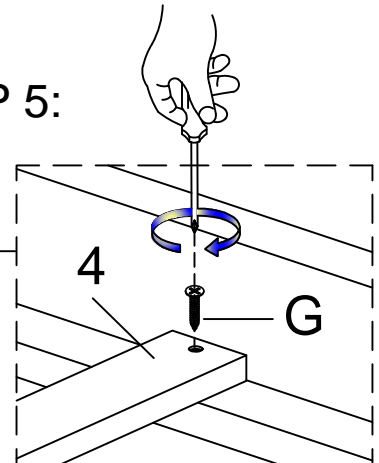

Thank you for purchasing this quality product. Be sure to check all packing material carefully for small parts that may have come loose inside the carton during shipment

PART LISTS / HARDWARE LISTS							
CARTON ONE				CARTON TWO			
NO.	DESCRIPTION	SKETCH	Q'TY	NO.	DESCRIPTION	SKETCH	Q'TY
1	HEADBOARD PANEL		1 PC	2	BUN FEET		2 PCS
2	BUN FEET		2 PCS	3	FOOTBOARD		1 PC
A	ALLEN KEY 4 X 60 MM		1 PC	4	SLAT (18*67*1940mm)		5 PCS
B	STRAIGHT ALLEN KEY 4mm		1 PC	5	SUPPORT LEG (30*30*160mm)		10 PCS
C	SPRING WASHER Ø5/16 x 13mm		2 PCS	6	SIDE RAIL		2 PCS
D	FLAT WASHER Ø5/16 x 19mm		2 PCS	A	ALLEN KEY 4mm		1 PC
E	BOLT Ø5/16 x 55mm		2 PCS	B	STRAIGHT ALLEN KEY 4mm		1 PC
				C	SPRING WASHER Ø5/16 x 13mm		14 PCS
				D	FLAT WASHER Ø5/16 x 19mm		14 PCS
				E	BOLT Ø5/16 x 55mm		2 PCS
				F	BOLT Ø5/16 x 32mm		12 PCS
				G	SCREW #4 x 30mm		10 PCS

PHILLIPS SCREWDRIVER (NOT PROVIDED)

AMERICAN SIGNATURE, INC.

ASSEMBLY INSTRUCTIONS

ITEM NO: 9407NK6YBQXCIX - KING UPH 68 HB-CATER CARBN
 9407NK6YDIANAXDUR - KING UPH 68 HB-CARTER NATRL
 9407NK6YNEVPURDUR - KING UPH 68 HB-CARTER PURE
 9407NKZ0BQXCIX - KING UPH 56 HB-CATER CARBN
 9407NKZ0DIANAXDUR - KING UPH 56 HB-CARTER NATRL
 9407NKZ0NEVPURDUR - KING UPH 56 HB-CARTER PURE
 9407NK2ZBQXCIX - KG UPH FB/RL/SLT-CARTER CARBN
 9407NK2ZDIANAXDUR - KG UPH FB/RL/SLT-CARTER NATRL
 9407NK2ZNEVPURDUR - KG UPH FB/RL/SLTS-CARTER PURE

STEP 1:

STEP 2:

STEP 3:

STEP 4:

STEP 5:

ASSEMBLY IS COMPLETED