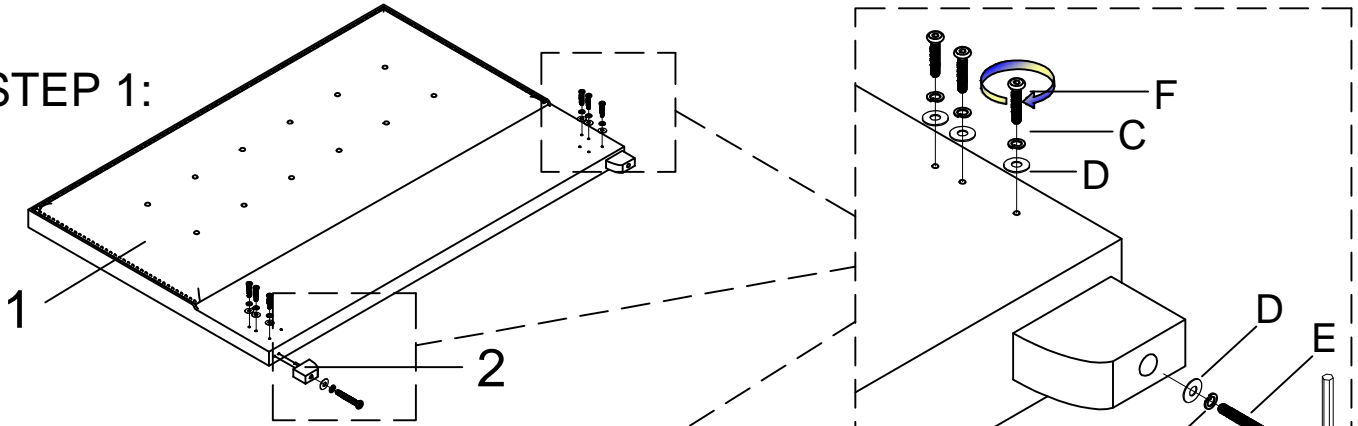

Thank you for purchasing this quality product. Be sure to check all packing material carefully for small parts that may have come loose inside the carton during shipment

PART LISTS / HARDWARE LISTS							
CARTON ONE				CARTON TWO			
NO.	DESCRIPTION	SKETCH	Q'TY	NO.	DESCRIPTION	SKETCH	Q'TY
1	HEADBOARD PANEL		1 PC	2	BUN FEET		2 PCS
2	BUN FEET		2 PCS	3	FOOTBOARD		1 PC
A	ALLEN KEY 4 X 60 MM		1 PC	4	SLAT (18*67*1940mm)		5 PCS
B	STRAIGHT ALLEN KEY 4mm		1 PC	5	SUPPORT LEG (30*30*160mm)		10 PCS
C	SPRING WASHER Ø5/16 x 13mm		2 PCS	6	SIDE RAIL		2 PCS
D	FLAT WASHER Ø5/16 x 19mm		2 PCS	A	ALLEN KEY 4mm		1 PC
E	BOLT Ø5/16 x 55mm		2 PCS	B	STRAIGHT ALLEN KEY 4mm		1 PC
				C	SPRING WASHER Ø5/16 x 13mm		14 PCS
				D	FLAT WASHER Ø5/16 x 19mm		14 PCS
				E	BOLT Ø5/16 x 55mm		2 PCS
				F	BOLT Ø5/16 x 32mm		12 PCS
				G	SCREW #4 x 30mm		10 PCS

PHILLIPS SCREWDRIVER (NOT PROVIDED)

AMERICAN SIGNATURE, INC.

ASSEMBLY INSTRUCTIONS

ITEM NO: 9407NK6YBQXCIX - KING UPH 68 HB-CATER CARBN
 9407NK6YDIANAXDUR - KING UPH 68 HB-CARTER NATRL
 9407NK6YNEVPURDUR - KING UPH 68 HB-CARTER PURE
 9407NKZ0BQXCIX - KING UPH 56 HB-CATER CARBN
 9407NKZ0DIANAXDUR - KING UPH 56 HB-CARTER NATRL
 9407NKZ0NEVPURDUR - KING UPH 56 HB-CARTER PURE
 9407NK2ZBQXCIX - KG UPH FB/RL/SLT-CARTER CARBN
 9407NK2ZDIANAXDUR - KG UPH FB/RL/SLT-CARTER NATRL
 9407NK2ZNEVPURDUR - KG UPH FB/RL/SLTS-CARTER PURE

STEP 1:

STEP 2:

STEP 3:

STEP 4:

STEP 5:

ASSEMBLY IS COMPLETED