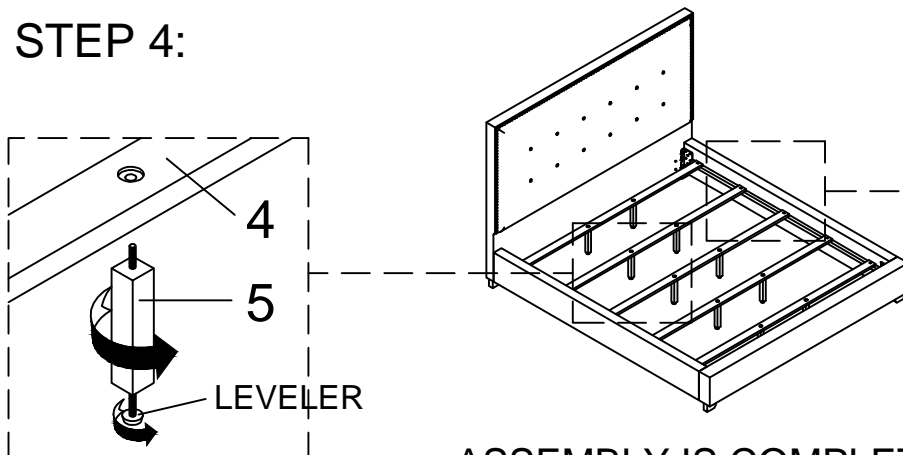

Thank you for purchasing this quality product. Be sure to check all packing material carefully for small parts that may have come loose inside the carton during shipment

PART LISTS / HARDWARE LISTS							
CARTON ONE				CARTON TWO			
NO.	DESCRIPTION	SKETCH	Q'TY	NO.	DESCRIPTION	SKETCH	Q'TY
1	HEADBOARD PANEL		1 PC	2	BUN FEET		2 PCS
2	BUN FEET		2 PCS	3	FOOTBOARD		1 PC
A	ALLEN KEY 4 X 60 MM		1 PC	4	SLAT (18*67*1940mm)		5 PCS
B	STRAIGHT ALLEN KEY 4mm		1 PC	5	SUPPORT LEG (30*30*160mm)		10 PCS
C	SPRING WASHER Ø5/16 x 13mm		2 PCS	6	SIDE RAIL		2 PCS
D	FLAT WASHER Ø5/16 x 19mm		2 PCS	A	ALLEN KEY 4mm		1 PC
E	BOLT Ø5/16 x 55mm		2 PCS	B	STRAIGHT ALLEN KEY 4mm		1 PC
				C	SPRING WASHER Ø5/16 x 13mm		14 PCS
				D	FLAT WASHER Ø5/16 x 19mm		14 PCS
				E	BOLT Ø5/16 x 55mm		2 PCS
				F	BOLT Ø5/16 x 32mm		12 PCS
				G	SCREW #4 x 30mm		10 PCS

STEP 1:

STEP 2:

STEP 3:

STEP 4:

STEP 5:

ASSEMBLY IS COMPLETED