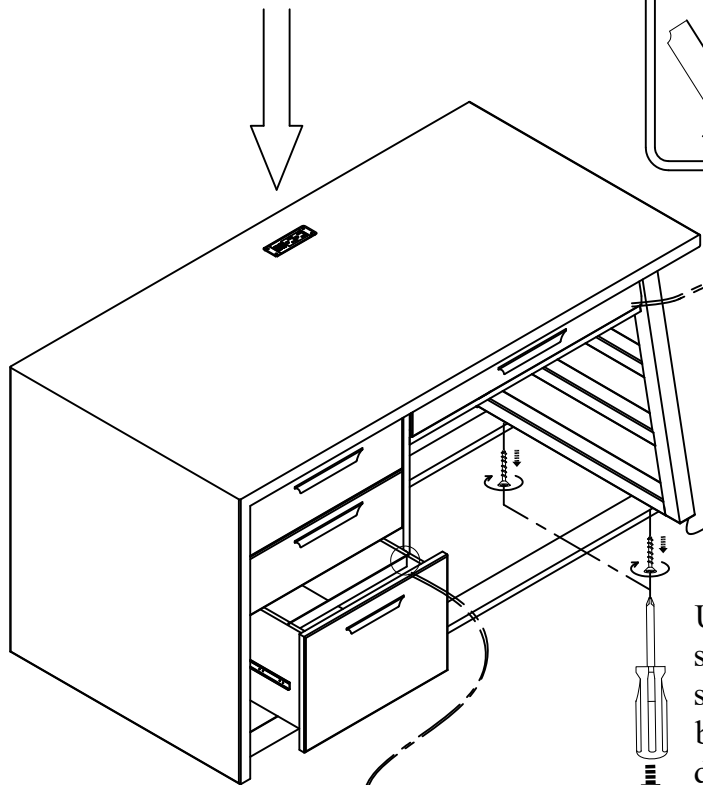

# ASSEMBLY INSTRUCTIONS

Item No: 57220

Description: SINGLE PED DESK - CARLTON BLACK

**Thank you for purchasing this quality product. Be sure to check all packing material carefully for small parts that may have come loose inside the carton during shipment.**

There is a two-outlet power bar with USB port mounted on the desk top, which can be used to conveniently supply power to personal electronic devices or other accessories, when plugged into a wall outlet.

PARTS LIST:			
No.	Description	Sketch	Quantity
A	Single Ped Desk		1

**TOOLS REQUIRED (NOT PROVIDED)**

Phillips Screw Driver

**HARDWARE LIST:**

No.	Description	Sketch	Size	Quantity
H1	File Bar			2

**WARNING**  
Pinch Point. Keep fingers from underneath drawer front when releasing.

**Adjustable Leveler**

Using your Phillips screwdriver, remove the screws attaching the shipping braces from underneath the desk. Discard.