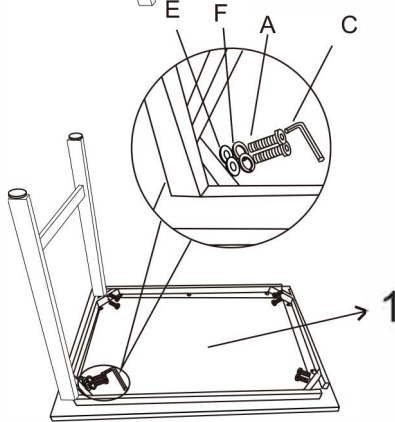

**ASSEMBLY INSTRUCTIONS**

**ITEM NO.:1861R-P4SF9KH**

**DESCRIPTION: 5PC PUB SET**

**-ARLO RUSTIC WALNUT**

Thank you for purchasing this quality product. Be sure to check all packing material carefully for small parts, that may have come loose inside the carton during shipment.

**Assembly For Table:**

**STEP 1**

**STEP 2**

**STEP 3**

**STEP 4**

TOUCH ME FOR LEVEL

TOOL REQUIRED(NOT PROVIDED):  
PHILLIPS SCREW DRIVER

**PARTS LIST**

No.	Description	Sketch	Q'ty
1	TABLE TOP		1pc
2	END RAIL		2pcs
3	LEFT LEG		2pcs
4	RIGHT LEG		2pcs
5	STRECHER		1pc

**HARDWARE LIST**

No.	Description	Sketch	Size	Q'ty
A	ALLEN BOLT		5/16X55mm	8pcs
B	ALLEN BOLT		1/4X12mm	12pcs
C	ALLEN KEY		6mm	1pc
D	ALLEN KEY		4mm	1pc
E	FLAT WASHER		5/16	8pcs
F	SPRING WASHER		5/16	8pcs
G	STRAIGHT ALLEN KEY		6mm	1pc
H	STRAIGHT ALLEN KEY		4mm	1pc