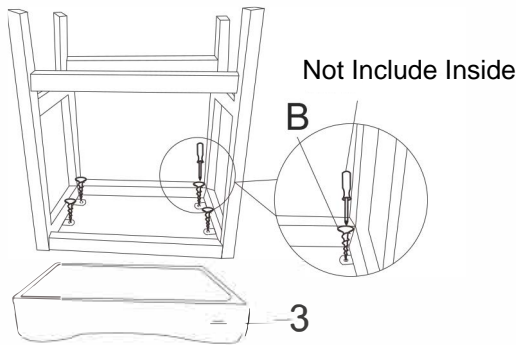

No.	Description	Sketch	Q'ty
1	TABLE TOP		1pc
2	END RAIL		2pcs
3	LEFT LEG		2pcs
4	RIGHT LEG		2pcs
5	STRECHER		1pc

**HARDWARE LIST**

No.	Description	Sketch	Size	Q'ty
A	ALLEN BOLT		5/16X55mm	8pcs
B	ALLEN BOLT		1/4X12mm	12pcs
C	ALLEN KEY		6mm	1pc
D	ALLEN KEY		4mm	1pc
E	FLAT WASHER		5/16	8pcs
F	SPRING WASHER		5/16	8pcs
G	STRAIGHT ALLEN KEY		6mm	1pc
H	STRAIGHT ALLEN KEY		4mm	1pc

**ASSEMBLY INSTRUCTIONS**

**ITEM NO.:1861R-P4SF9KH**

**DESCRIPTION: 5PC PUB SET**

**-ARLO RUSTIC WALNUT**

Thank you for purchasing this quality product. Be sure to check all packing material carefully for small parts, that may have come loose inside the carton during shipment.

**Assembly For Stool:**

**STEP 1**

TOOL REQUIRED(NOT PROVIDED):  
PHILLIPS SCREW DRIVER

**PARTS LIST**

No.	Description	Sketch	Q'ty
1	END LEG		2pcs
2	STRETCHER		4pcs
3	SEAT		1pc

**HARDWARE LIST**

No.	Description	Sketch	Size	Q'ty
A	ALLEN BOLT		1/4X12mm	16pcs
B	SCREW		4x20	4pcs
C	ALLEN KEY		4mm	1pc
H	STRAIGHT ALLEN KEY		4mm	1pc

**STEP 2**

**STEP 3**

Note:Pls do not tighten all bolts until the table/stool is assembled completely.Once assembled,tighten all bolts before attaching the table/stool.

Straight Allen Key ( H) is for Use with a power drill, It has been put into the hardware pack of table.