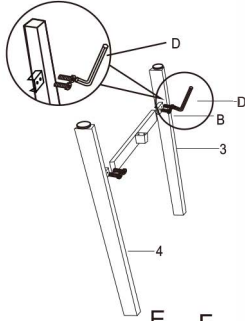

**ASSEMBLY INSTRUCTIONS**

**ITEM NO.:1861R-P4SF9KH**

**DESCRIPTION: 5PC PUB SET**

**-ARLO RUSTIC WALNUT**

Thank you for purchasing this quality product. Be sure to check all packing material carefully for small parts, that may have come loose inside the carton during shipment.

**Assembly For Table:**

**STEP 1**

**STEP 2**

**STEP 3**

**STEP 4**

TOUCH ME FOR LEVEL

TOOL REQUIRED(NOT PROVIDED):  
PHILLIPS SCREW DRIVER

**PARTS LIST**

No.	Description	Sketch	Q'ty
1	TABLE TOP		1pc
2	END RAIL		2pcs
3	LEFT LEG		2pcs
4	RIGHT LEG		2pcs
5	STRECHER		1pc

**HARDWARE LIST**

No.	Description	Sketch	Size	Q'ty
A	ALLEN BOLT		5/16X55mm	8pcs
B	ALLEN BOLT		1/4X12mm	12pcs
C	ALLEN KEY		6mm	1pc
D	ALLEN KEY		4mm	1pc
E	FLAT WASHER		5/16	8pcs
F	SPRING WASHER		5/16	8pcs
G	STRAIGHT ALLEN KEY		6mm	1pc
H	STRAIGHT ALLEN KEY		4mm	1pc

**Assembly For Stool:**

**STEP 1**

TOOL REQUIRED(NOT PROVIDED):  
PHILLIPS SCREW DRIVER

**PARTS LIST**

No.	Description	Sketch	Q'ty
1	END LEG		2pcs
2	STRETCHER		4pcs
3	SEAT		1pc

**HARDWARE LIST**

No.	Description	Sketch	Size	Q'ty
A	ALLEN BOLT		1/4X12mm	16pcs
B	SCREW		4x20	4pcs
C	ALLEN KEY		4mm	1pc
H	STRAIGHT ALLEN KEY		4mm	1pc