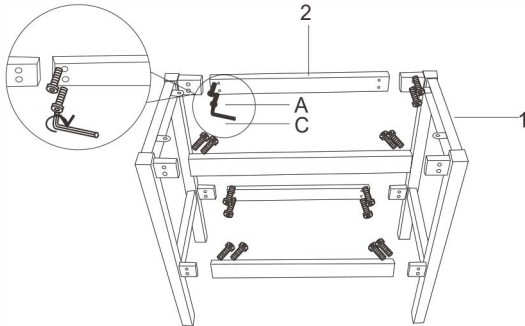

No.	Description	Sketch	Q'ty
1	TABLE TOP		1pc
2	END RAIL		2pcs
3	LEFT LEG		2pcs
4	RIGHT LEG		2pcs
5	STRECHER		1pc

**HARDWARE LIST**

No.	Description	Sketch	Size	Q'ty
A	ALLEN BOLT		5/16X55mm	8pcs
B	ALLEN BOLT		1/4X12mm	12pcs
C	ALLEN KEY		6mm	1pc
D	ALLEN KEY		4mm	1pc
E	FLAT WASHER		5/16	8pcs
F	SPRING WASHER		5/16	8pcs
G	STRAIGHT ALLEN KEY		6mm	1pc
H	STRAIGHT ALLEN KEY		4mm	1pc

Note:Pls do not tighten all bolts until the table/stool is assembled completely.Once assembled,tighten all bolts before attaching the table/stool.

Straight Allen Key (G) & (H) are for Use with a power drill.

**ASSEMBLY INSTRUCTIONS**

**ITEM NO.:1861R-P4SF9KH**

**DESCRIPTION: 5PC PUB SET**

**-ARLO RUSTIC WALNUT**

Thank you for purchasing this quality product. Be sure to check all packing material carefully for small parts, that may have come loose inside the carton during shipment.

**Assembly For Stool:**

**STEP 1**

TOOL REQUIRED(NOT PROVIDED):  
PHILLIPS SCREW DRIVER

**PARTS LIST**

No.	Description	Sketch	Q'ty
1	END LEG		2pcs
2	STRETCHER		4pcs
3	SEAT		1pc

**HARDWARE LIST**

No.	Description	Sketch	Size	Q'ty
A	ALLEN BOLT		1/4X12mm	16pcs
B	SCREW		4x20	4pcs
C	ALLEN KEY		4mm	1pc
H	STRAIGHT ALLEN KEY		4mm	1pc