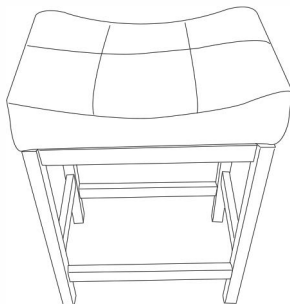

STEP 3

Note:Pls do not tighten all bolts until the table/stool is assembled completely.Once assembled,tighten all bolts before attaching the table/stool.

Straight Allen Key (H) is for Use with a power drill, It has been put into the hardware pack of table.