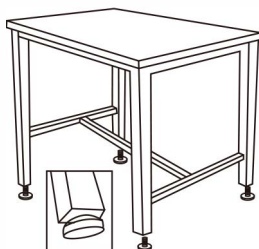

**ASSEMBLY INSTRUCTIONS**

**ITEM NO.:1861R-P4SF9KH**

**DESCRIPTION: 5PC PUB SET**

**-ARLO RUSTIC WALNUT**

Thank you for purchasing this quality product. Be sure to check all packing material carefully for small parts, that may have come loose inside the carton during shipment.

**Assembly For Table:**

**STEP 1**

**STEP 2**

**STEP 3**

**STEP 4**

TOUCH ME FOR LEVEL

TOOL REQUIRED(NOT PROVIDED):  
PHILLIPS SCREW DRIVER

**PARTS LIST**

No.	Description	Sketch	Q'ty
1	TABLE TOP		1pc
2	END RAIL		2pcs
3	LEFT LEG		2pcs
4	RIGHT LEG		2pcs
5	STRECHER		1pc

**HARDWARE LIST**

No.	Description	Sketch	Size	Q'ty
A	ALLEN BOLT		5/16X55mm	8pcs
B	ALLEN BOLT		1/4X12mm	12pcs
C	ALLEN KEY		6mm	1pc
D	ALLEN KEY		4mm	1pc
E	FLAT WASHER		5/16	8pcs
F	SPRING WASHER		5/16	8pcs
G	STRAIGHT ALLEN KEY		6mm	1pc
H	STRAIGHT ALLEN KEY		4mm	1pc