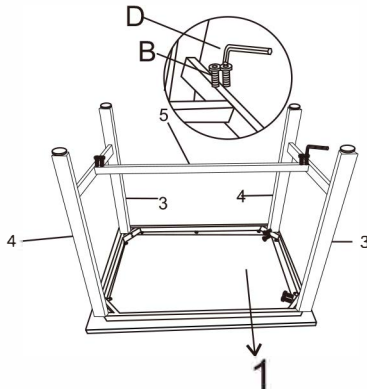

**Assembly For Table:**

**STEP 1**

**STEP 2**

**STEP 3**

**STEP 4**

TOUCH ME FOR LEVEL

TOOL REQUIRED(NOT PROVIDED):  
PHILLIPS SCREW DRIVER

**PARTS LIST**

No.	Description	Sketch	Q'ty
1	TABLE TOP		1pc
2	END RAIL		2pcs
3	LEFT LEG		2pcs
4	RIGHT LEG		2pcs
5	STRECHER		1pc

**HARDWARE LIST**

No.	Description	Sketch	Size	Q'ty
A	ALLEN BOLT		5/16X55mm	8pcs
B	ALLEN BOLT		1/4X12mm	12pcs
C	ALLEN KEY		6mm	1pc
D	ALLEN KEY		4mm	1pc
E	FLAT WASHER		5/16	8pcs
F	SPRING WASHER		5/16	8pcs
G	STRAIGHT ALLEN KEY		6mm	1pc
H	STRAIGHT ALLEN KEY		4mm	1pc