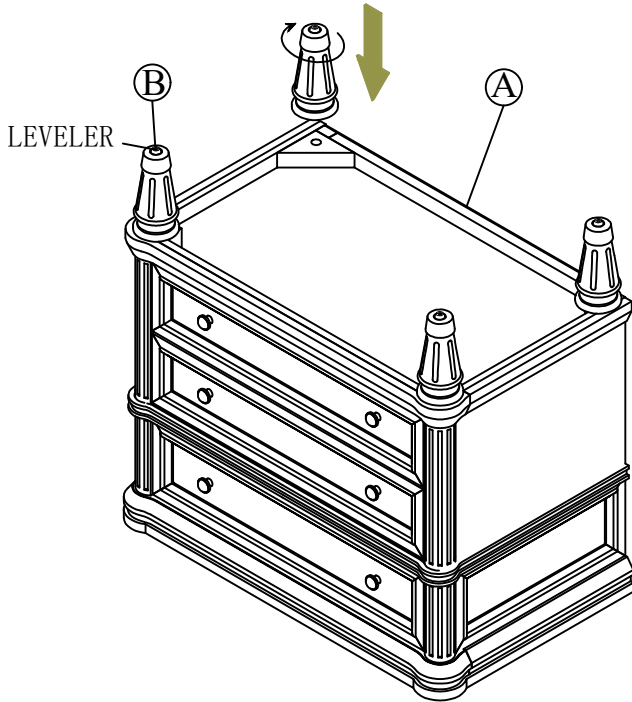

ASSEMBLY INSTRUCTIONS

ITEM NO: B00113-N

Description: NTSTAND-BERWICK ANTQ NATURAL

Thank you for purchasing this quality product. Be sure to check all packing material carefully for small parts that may have come loose inside the carton during shipment.

Step 1

TOOLS REQUIRED (NOT PROVIDED)

PARTS LIST:

No.	Sketch	Description	Quantity
A		Nightstand	1 Pc
B		Leg With leverler	4 Pcs

HARDWARE LIST:

No.	Sketch	Description	Size	Quantity
C		Anti-tip Restraint		1 Pc