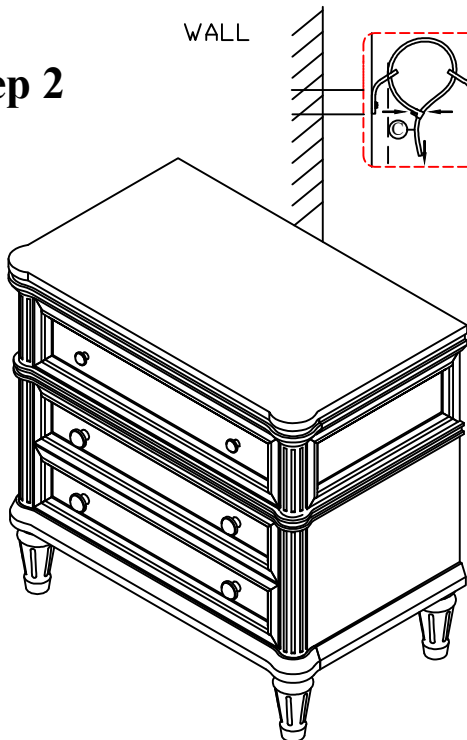

ASSEMBLY INSTRUCTIONS

ITEM NO: B00113-N

Description: NTSTAND-BERWICK ANTQ NATURAL

Thank you for purchasing this quality product. Be sure to check all packing material carefully for small parts that may have come loose inside the carton during shipment.

Step 1

TOOLS REQUIRED (NOT PROVIDED)

PARTS LIST:

No.	Sketch	Description	Quantity
A		Nightstand	1 Pc
B		Leg With leverler	4 Pcs

HARDWARE LIST:

No.	Sketch	Description	Size	Quantity
C		Anti-tip Restraint		1 Pc

Step 2

WALL

MADE IN VIET NAM