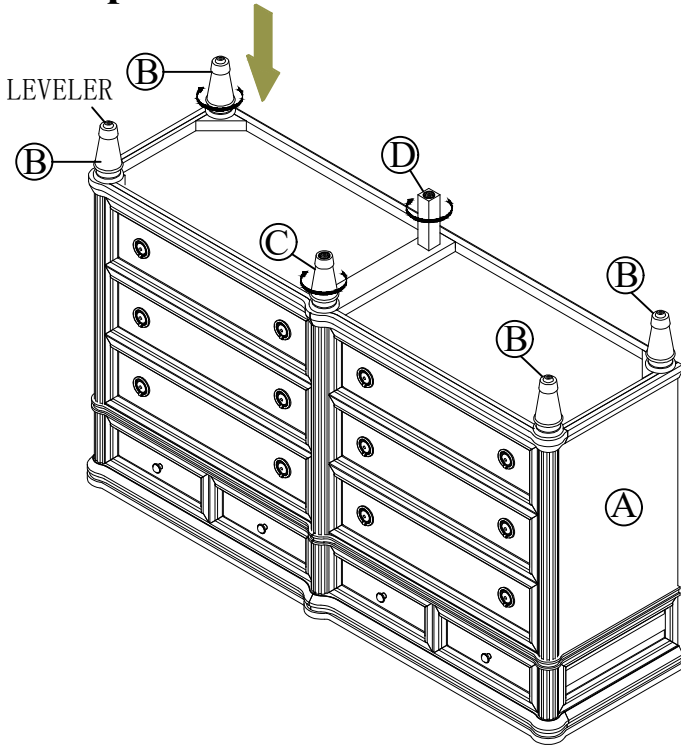

ASSEMBLY INSTRUCTIONS

ITEM NO: B00113-D

Description: DRESSER-BERWICK ANTQ NATURAL

Thank you for purchasing this quality product. Be sure to check all packing material carefully for small parts that may have come loose inside the carton during shipment.

Step 1