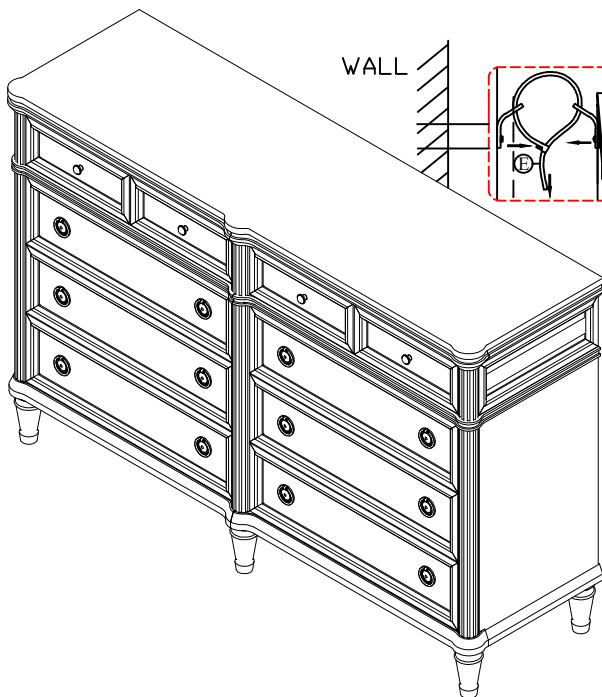

ASSEMBLY INSTRUCTIONS

ITEM NO: B00113-D

Description: DRESSER-BERWICK ANTQ NATURAL

Thank you for purchasing this quality product. Be sure to check all packing material carefully for small parts that may have come loose inside the carton during shipment.

Step 1

TOOLS REQUIRED (NOT PROVIDED)

PARTS LIST:

No.	Sketch	Description	Quantity
A		Dresser	1 Pc
B		Leg With leverler	4 Pcs
C		Center Leg	1 Pc
D		Support with leveler	1 Pc

HARDWARE LIST:

No.	Sketch	Description	Size	Quantity
E		Anti-tip Restraint		1 Pc

Step 2

MADE IN VIET NAM