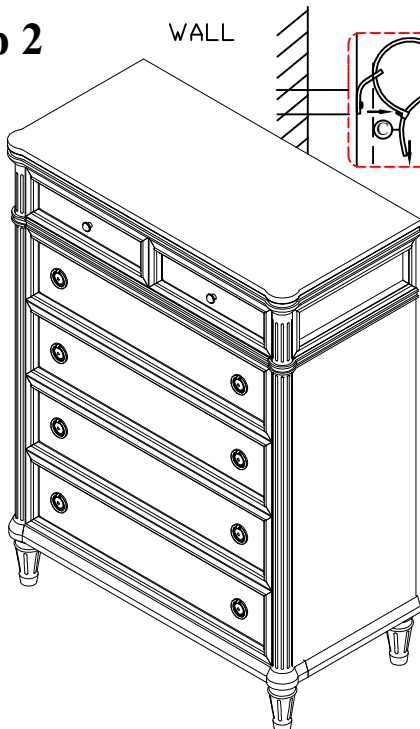

ASSEMBLY INSTRUCTIONS

ITEM NO: B00113-C

Description: CHEST-BERWICK ANTQ NATURAL

Thank you for purchasing this quality product. Be sure to check all packing material carefully for small parts that may have come loose inside the carton during shipment.

Step 1

TOOLS REQUIRED (NOT PROVIDED)

PARTS LIST:

No.	Sketch	Description	Quantity
A		Chest	1 Pc
B		Leg With leverler	4 Pcs

HARDWARE LIST:

No.	Sketch	Description	Size	Quantity
C		Anti-tip Restraint		1 Pc

Step 2