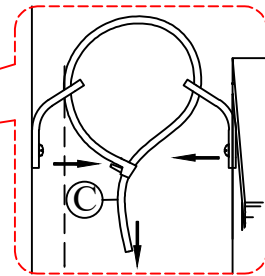

MADE IN VIET NAM