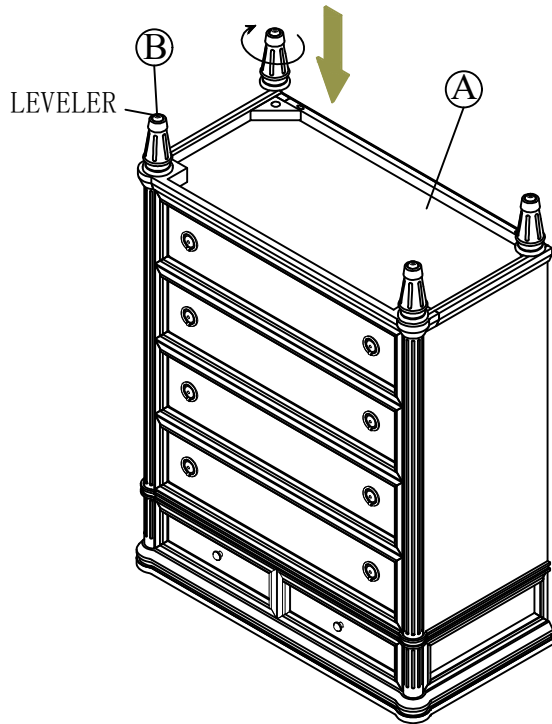

ASSEMBLY INSTRUCTIONS

ITEM NO: B00113-C

Description: CHEST-BERWICK ANTQ NATURAL

Thank you for purchasing this quality product. Be sure to check all packing material carefully for small parts that may have come loose inside the carton during shipment.

Step 1

TOOLS REQUIRED (NOT PROVIDED)

PARTS LIST:

No.	Sketch	Description	Quantity
A		Chest	1 Pc
B		Leg With leverler	4 Pcs

HARDWARE LIST:

No.	Sketch	Description	Size	Quantity
C		Anti-tip Restraint		1 Pc

Step 2