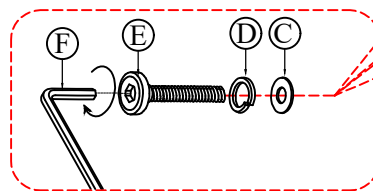

ASSEMBLY INSTRUCTIONS

ITEM NO: B00113-M

Description: MIRROR-BERWICK ANTQ NATURAL

Thank you for purchasing this quality product. Be sure to check all packing material carefully for small parts that may have come loose inside the carton during shipment.

TOOLS REQUIRED (NOT PROVIDED)

HARDWARE LIST:				
No.	Sketch	Description	Size	Quantity
C		Washer	1/4" (Ø19x2mm)	8 Pcs
D		Spring washer	1/4"	8 Pcs
E		Bolt	1/4"x40mm	8 Pcs
F		Allen key	4mm	1 Pc
G		Allen key	4mm	1 Pc

PARTS LIST:			
No.	Sketch	Description	Quantity
A		Mirror	1 Pc
B		Mirror support	2 Pcs

Option 1

Complete

Option 2

MADE IN VIET NAM