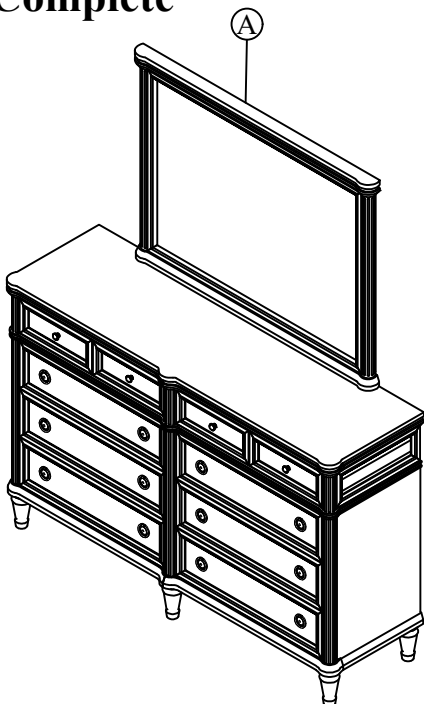

ASSEMBLY INSTRUCTIONS

ITEM NO: B00113-M

Description: MIRROR-BERWICK ANTQ NATURAL

Thank you for purchasing this quality product. Be sure to check all packing material carefully for small parts that may have come loose inside the carton during shipment.

TOOLS REQUIRED (NOT PROVIDED)

HARDWARE LIST:				
No.	Sketch	Description	Size	Quantity
C		Washer	1/4" (Ø19x2mm)	8 Pcs
D		Spring washer	1/4"	8 Pcs
E		Bolt	1/4"x40mm	8 Pcs
F		Allen key	4mm	1 Pc
G		Allen key	4mm	1 Pc

PARTS LIST:			
No.	Sketch	Description	Quantity
A		Mirror	1 Pc
B		Mirror support	2 Pcs

Option 1

Complete

Option 2

MADE IN VIET NAM