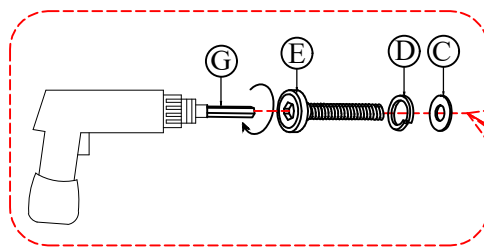

ASSEMBLY INSTRUCTIONS

ITEM NO: B00113-M

Description: MIRROR-BERWICK ANTQ NATURAL

Thank you for purchasing this quality product. Be sure to check all packing material carefully for small parts that may have come loose inside the carton during shipment.

TOOLS REQUIRED (NOT PROVIDED)

HARDWARE LIST:				
No.	Sketch	Description	Size	Quantity
C		Washer	1/4" (Ø19x2mm)	8 Pcs
D		Spring washer	1/4"	8 Pcs
E		Bolt	1/4"x40mm	8 Pcs
F		Allen key	4mm	1 Pc
G		Allen key	4mm	1 Pc

PARTS LIST:			
No.	Sketch	Description	Quantity
A		Mirror	1 Pc
B		Mirror support	2 Pcs

Option 1