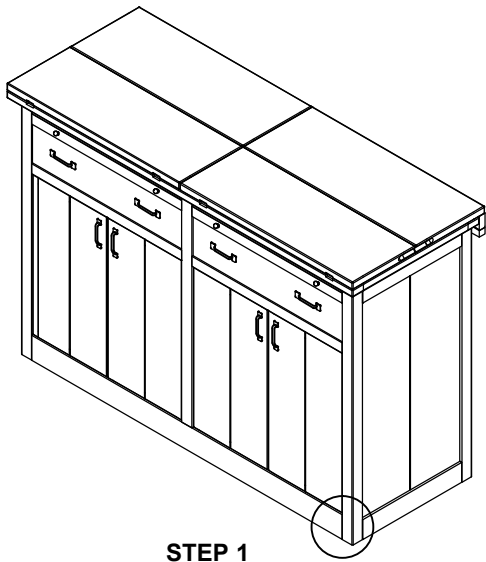

# ASSEMBLY INSTRUCTIONS

Item No: 290254-2802&2804&2817

Description: SERVER W/CASTERS -LANCASTER

Thank you for purchasing this quality product. Be sure to check all packing material carefully for small parts that may have come loose inside the carton during shipment.

PARTS LIST:			
No.	Description	Sketch	Quantity
A	Caster		4pcs
B	Server		1pc

HARDWARE LIST:				
No.	Description	Sketch	Size	Quantity
C	WOOD SCREW		1/2"	16pcs

STEP 1

STEP 2

Drawer Stop W/Screws

Note : Drawer Stops inside the door prevent tray drawers from falling. To remove tray drawer ,press down the drawer stops when the drawer is pulled out.