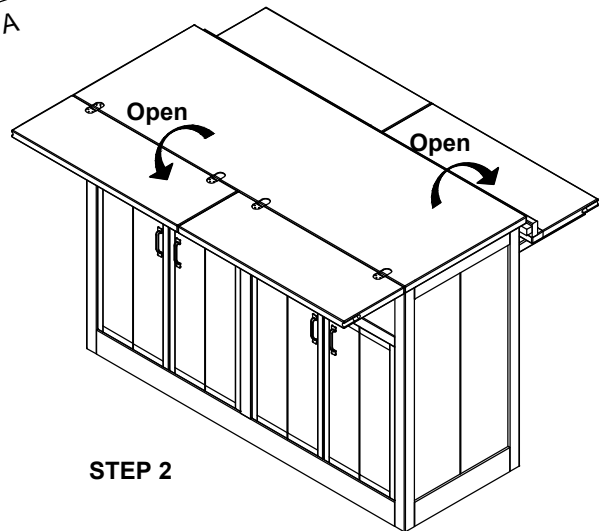

# ASSEMBLY INSTRUCTIONS

Item No: 290254-2802&2804&2817

Description: SERVER W/CASTERS -LANCASTER

Thank you for purchasing this quality product. Be sure to check all packing material carefully for small parts that may have come loose inside the carton during shipment.

PARTS LIST:			
No.	Description	Sketch	Quantity
A	Caster		4pcs
B	Server		1pc

HARDWARE LIST:				
No.	Description	Sketch	Size	Quantity
C	WOOD SCREW		1/2"	16pcs

STEP 1

STEP 2

Drawer Stop W/Screws

Note : Drawer Stops inside the door prevent tray drawers from falling. To remove tray drawer ,press down the drawer stops when the drawer is pulled out.