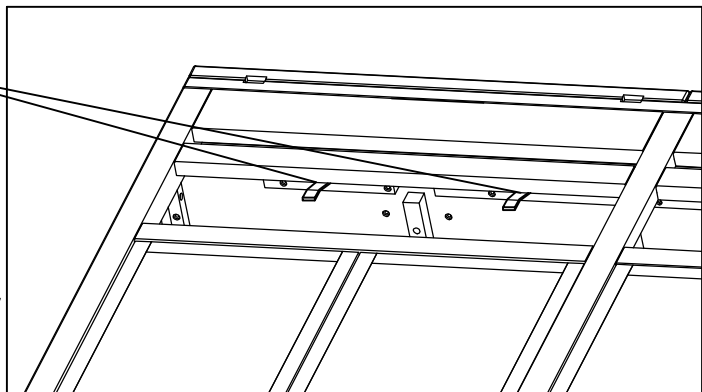

# ASSEMBLY INSTRUCTIONS

Item No: 290254-2802&2804&2817

Description: SERVER W/CASTERS -LANCASTER

Thank you for purchasing this quality product. Be sure to check all packing material carefully for small parts that may have come loose inside the carton during shipment.

PARTS LIST:			
No.	Description	Sketch	Quantity
A	Caster		4pcs
B	Server		1pc

HARDWARE LIST:				
No.	Description	Sketch	Size	Quantity
C	WOOD SCREW		1/2"	16pcs

STEP 1

STEP 2

Drawer Stop W/Screws

Note : Drawer Stops inside the door prevent tray drawers from falling. To remove tray drawer ,press down the drawer stops when the drawer is pulled out.