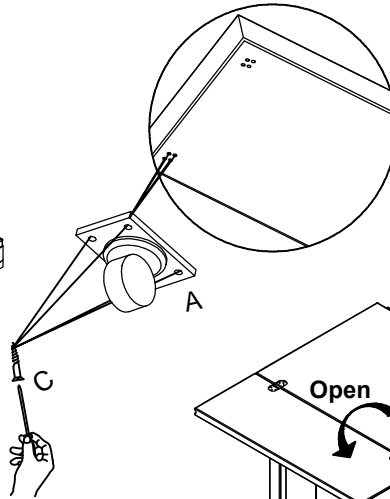

# ASSEMBLY INSTRUCTIONS

Item No: 290254-2802&2804&2817

Description: SERVER W/CASTERS -LANCASTER

Thank you for purchasing this quality product. Be sure to check all packing material carefully for small parts that may have come loose inside the carton during shipment.

PARTS LIST:			
No.	Description	Sketch	Quantity
A	Caster		4pcs
B	Server		1pc

HARDWARE LIST:				
No.	Description	Sketch	Size	Quantity
C	WOOD SCREW		1/2"	16pcs

STEP 1

STEP 2

Drawer Stop W/Screws

Note : Drawer Stops inside the door prevent tray drawers from falling. To remove tray drawer ,press down the drawer stops when the drawer is pulled out.